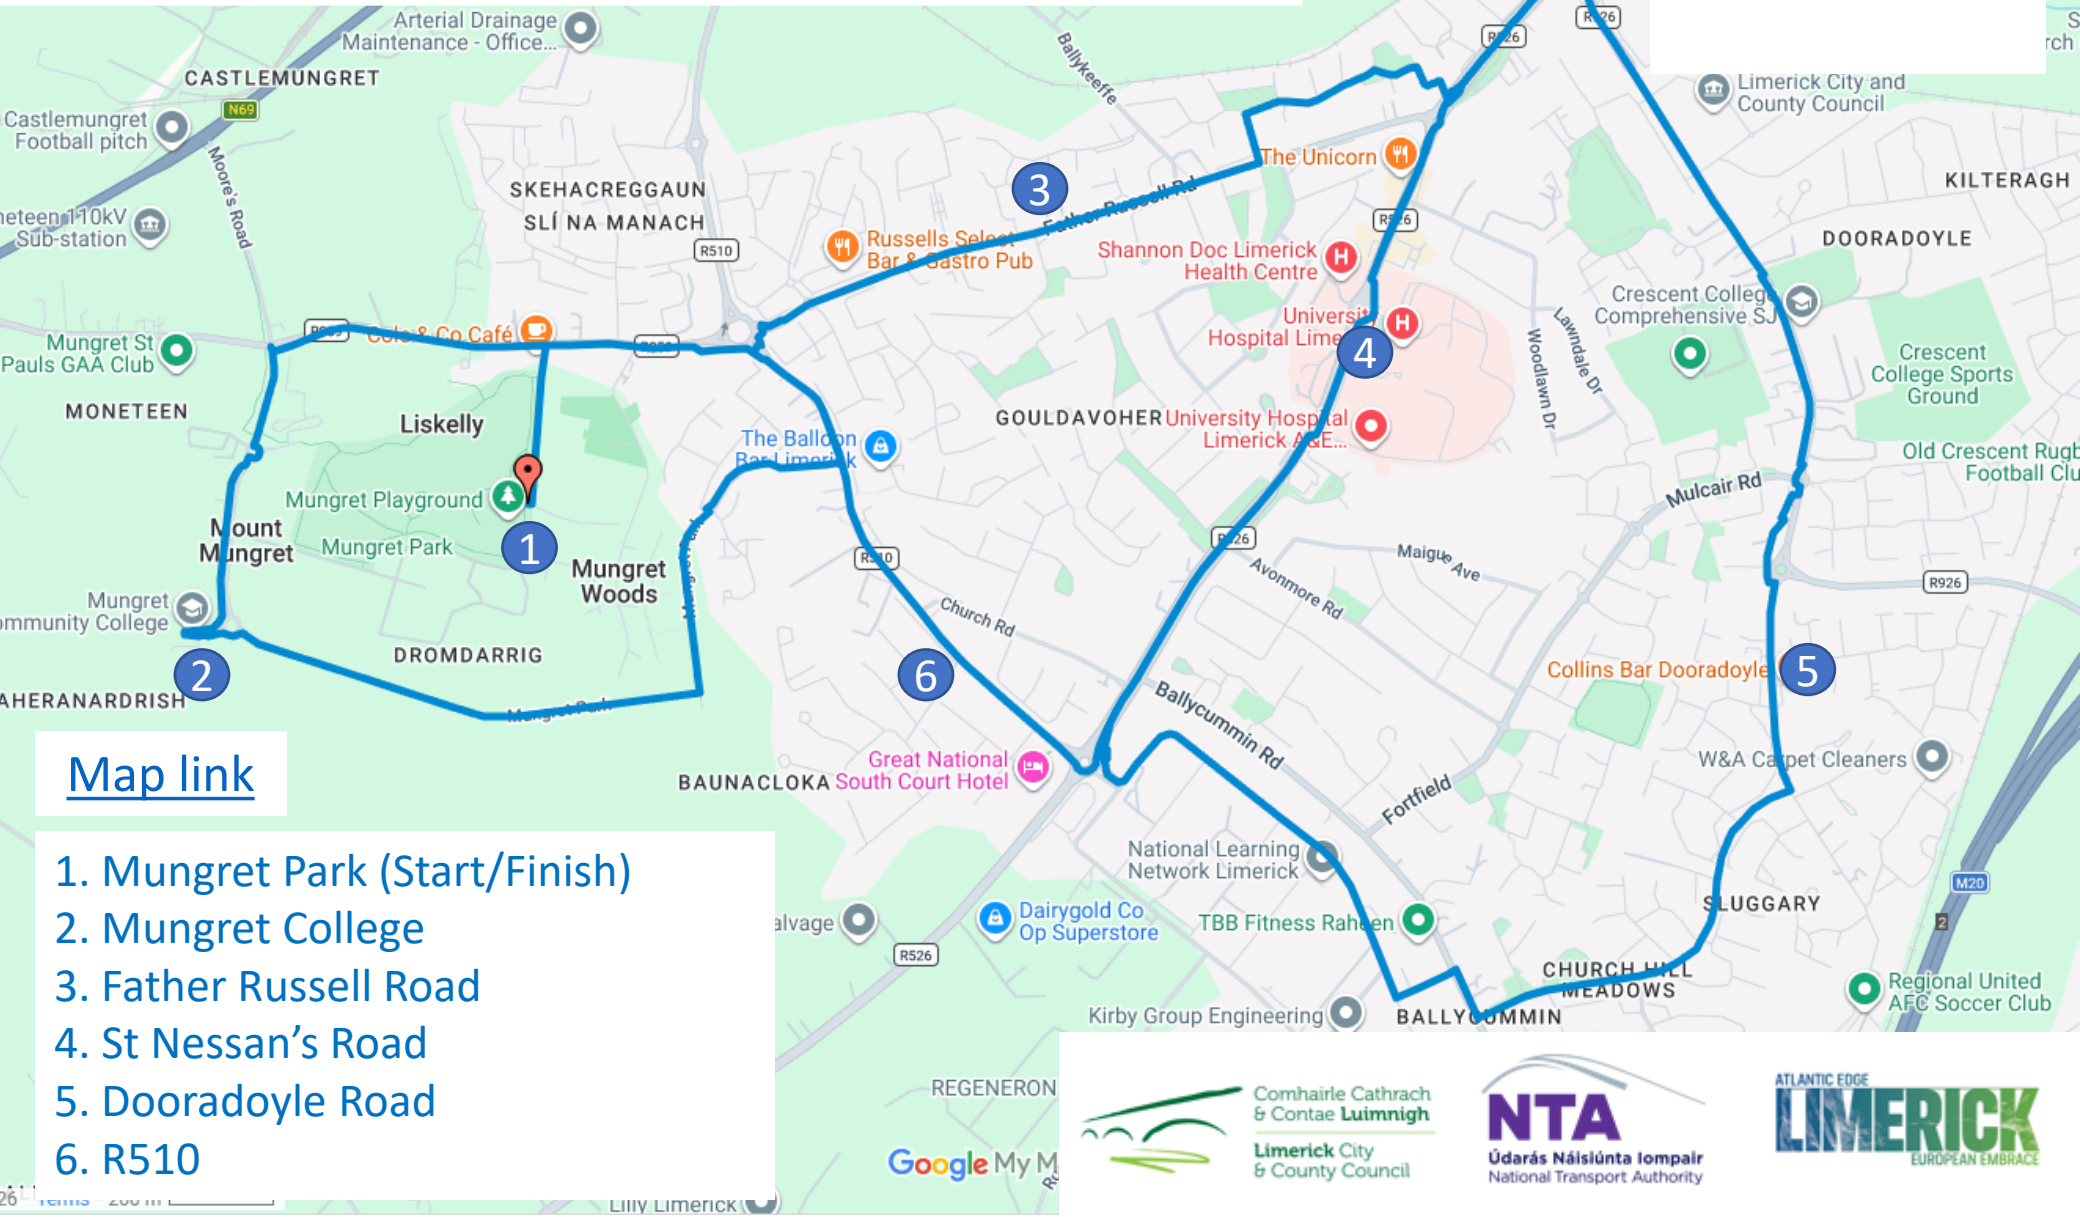

Mungret Meander Cycle

Tue 12th May 7pm Mungret Park

[Map link](#)

- 1. Mungret Park (Start/Finish)
- 2. Mungret College
- 3. Father Russell Road
- 4. St Nesses Road
- 5. Dooradoyle Road
- 6. R510