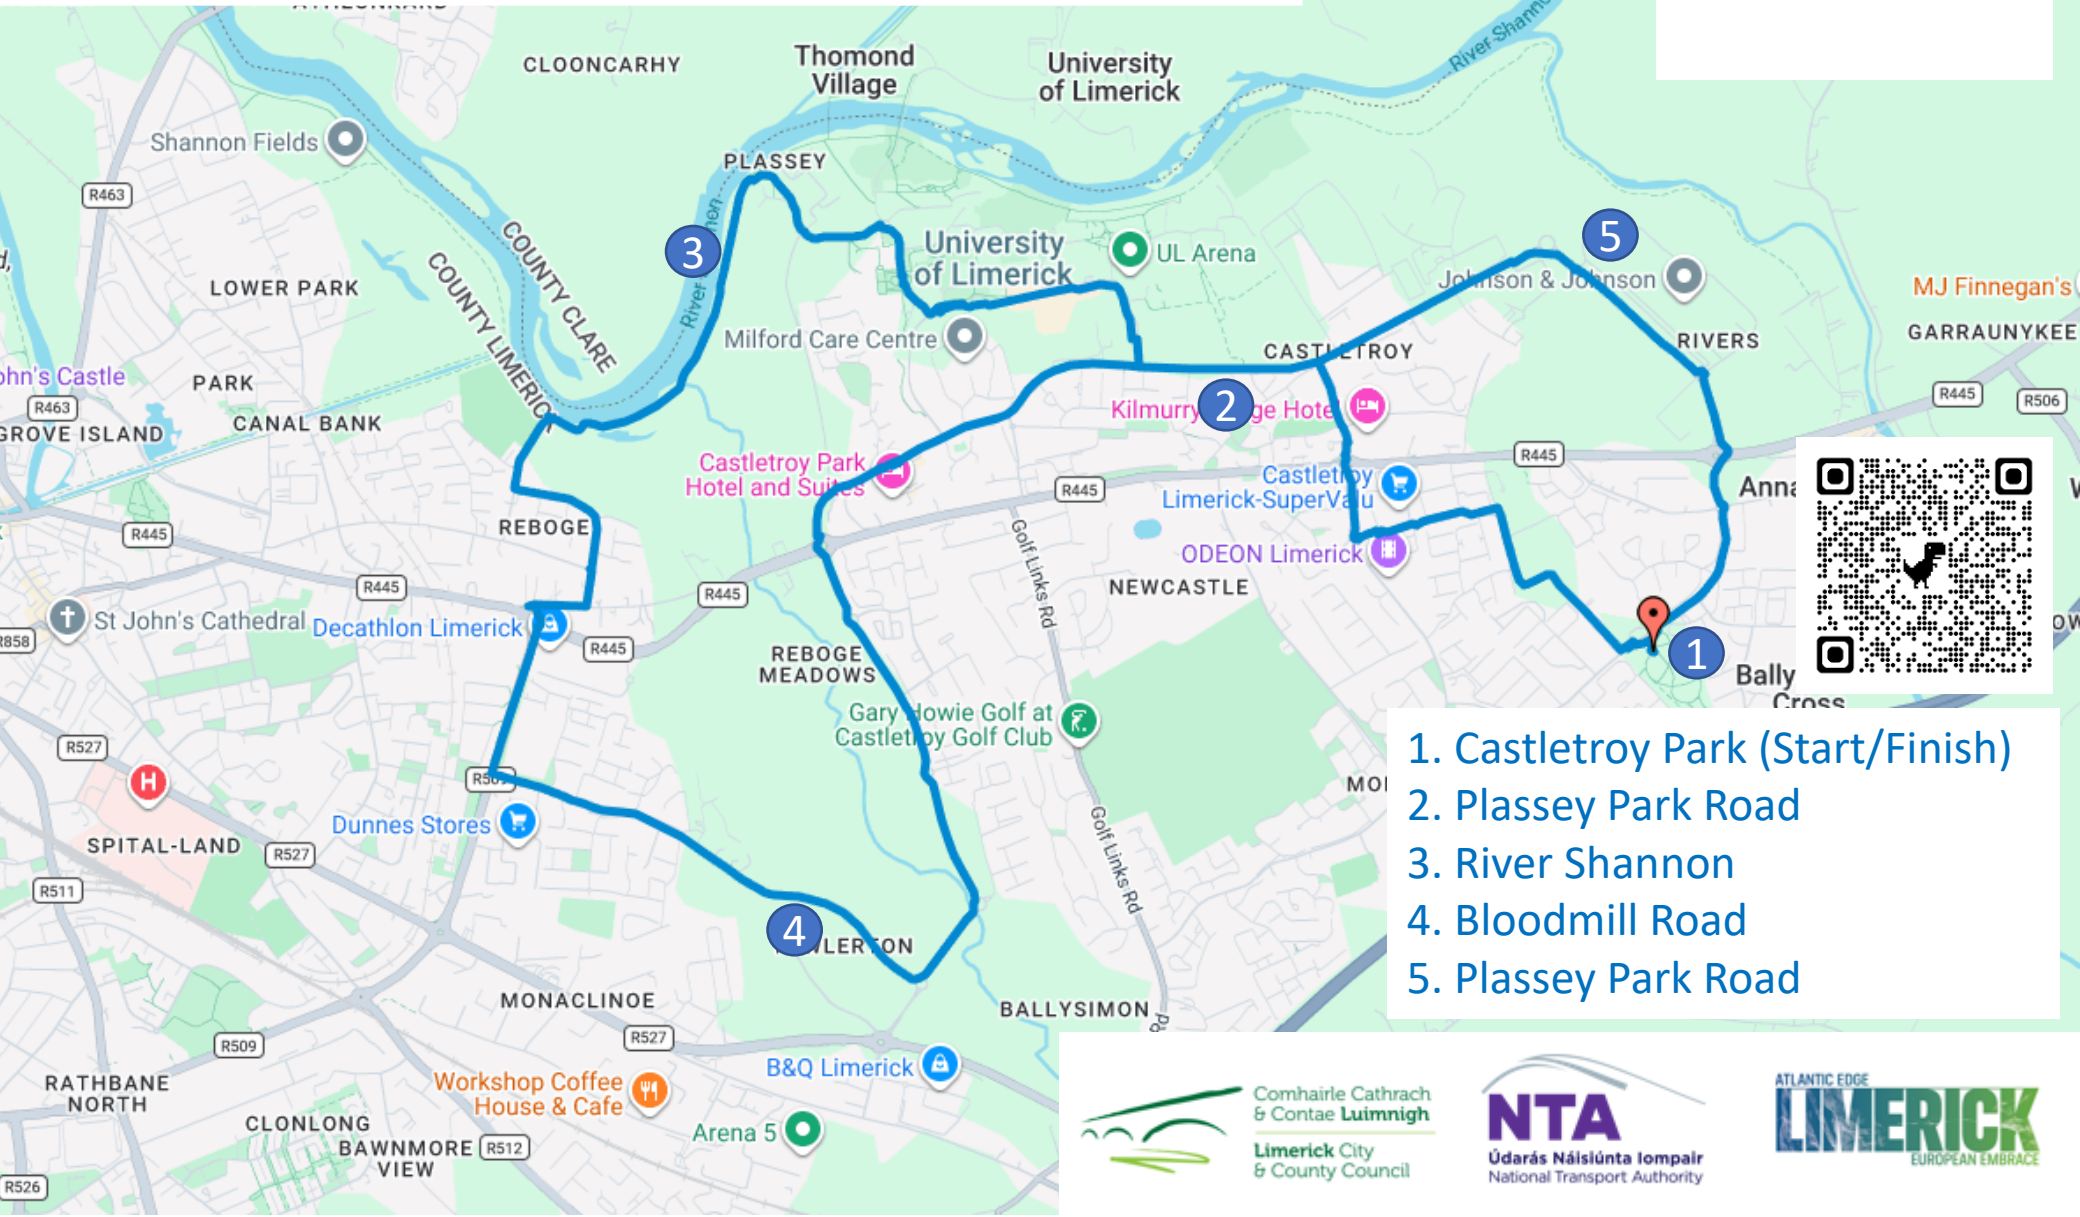

Castletroy Cruise Cycle (up to 16km)

Wed 13th May 7pm Castletroy Park

1. Castletroy Park (Start/Finish)
2. Plassey Park Road
3. River Shannon
4. Bloodmill Road
5. Plassey Park Road