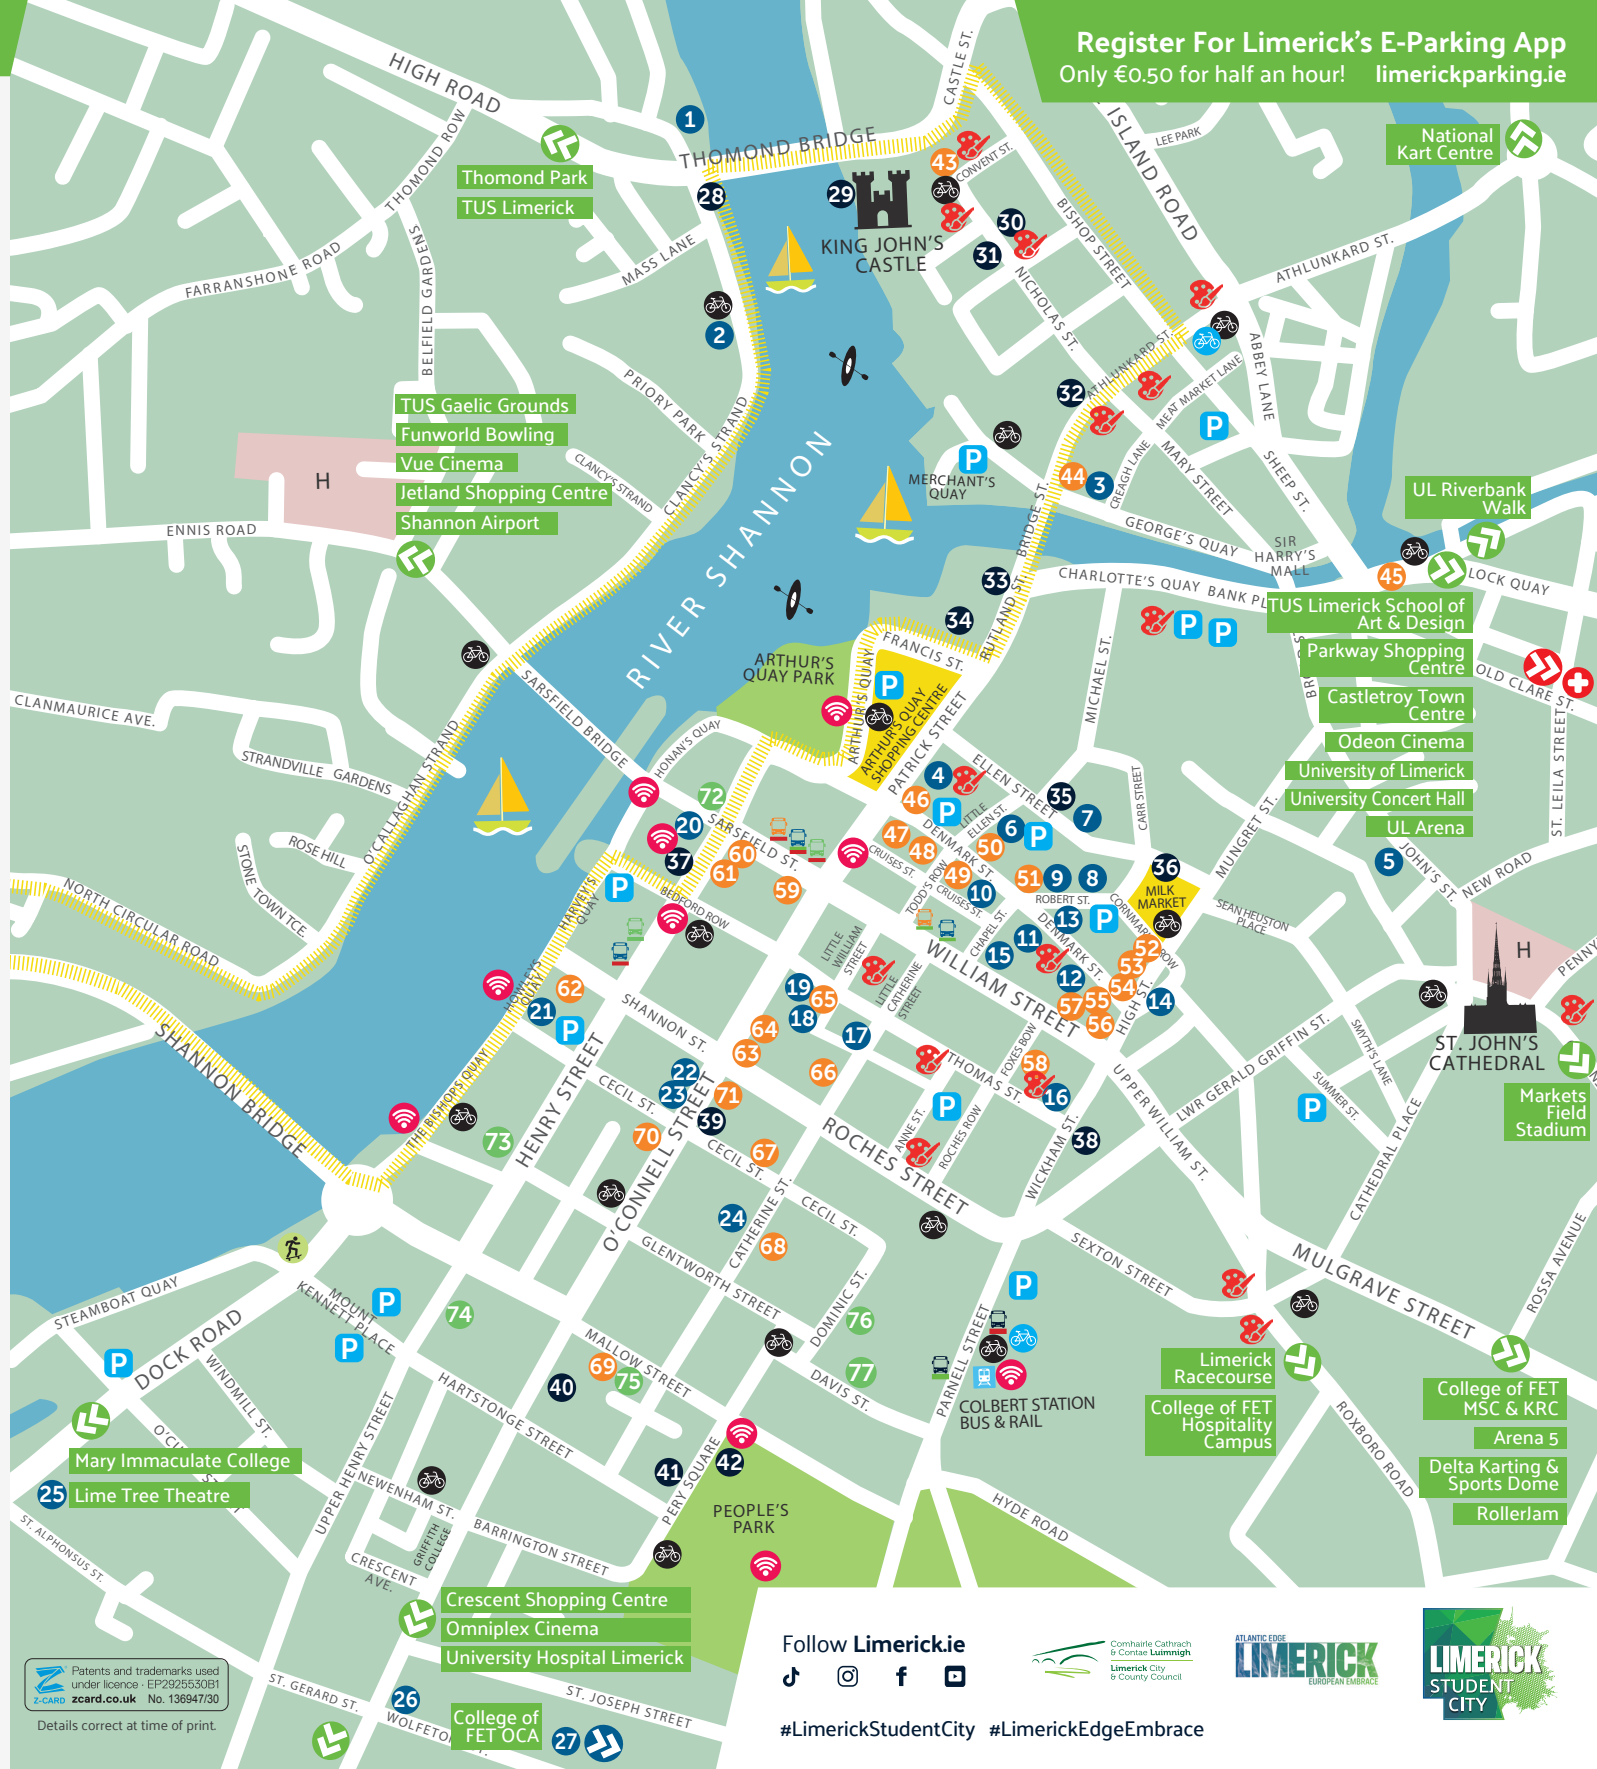

WHAT TO SEE & DO

- 28 Treaty Stone
- 29 King John's Castle
- 30 Treaty City Brewery
- 31 Escape Limerick
- 32 St. Mary's Cathedral
- 33 The Hunt Museum
- 34 Nevsail Watersports
- 35 Limerick City Library
- 36 Limerick Milk Market
- 37 Limerick Museum
- 38 Wickham Way
- 39 International Rugby Experience
- 40 Belltable
- 41 The People's Museum of Limerick
- 42 Limerick City Gallery of Art
- TFI Bikes
- Nextbike by TIER
- Three Bridges Walk
- Limerick Street Art Trail

BITES ON A BUDGET

- 43 Katie Dalys Heritage Pub
- 44 Locke Burger
- 45 Afro Delight
- 46 Boojum
- 47 Chippy Chicken
- 48 Story Café
- 49 Papa'z Bistro
- 50 Viko Viko
- 51 Cedar House
- 52 Casa Nova
- 53 Volcano Wings
- 54 Burger & Bao
- 55 Sakura Sushi Bar
- 56 Dasco Deli
- 57 Gusto d'Italia
- 58 Melody
- 59 Starbucks
- 60 Hook & Ladder
- 61 The Mogul Emperor
- 62 Habit Lounge
- 63 The Chicken Hut
- 64 LANA
- 65 Sambros
- 66 Esquires Coffee
- 67 The Grove Veggie Kitchen
- 68 Canteen
- 69 Rift Coffee
- 70 Maggie Choo's @ 101
- 71 Taikichi

USEFUL INFO

- 72 O'Sullivan's Late Night Pharmacy
- 73 Garda Station
- 74 Limerick Citizens Information
- 75 Limerick Family Planning Clinic
- 76 Limerick Volunteer Centre
- 77 GOSHH
- Doctor 365
- Free WIFI

BUS SERVICE

Bus Éireann

- 302 - TUS - City Centre
- 304 - UL - City Centre
- 304A - UL - City Centre

Dublin Coach

- 310 UL - City Centre
- Drop Off
- Pick Up

Patents and trademarks used under licence - EP2925530B1
z-card zcard.co.uk No. 13694730
Details correct at time of print.

Follow Limerick.ie

#LimerickStudentCity #LimerickEdgeEmbrace