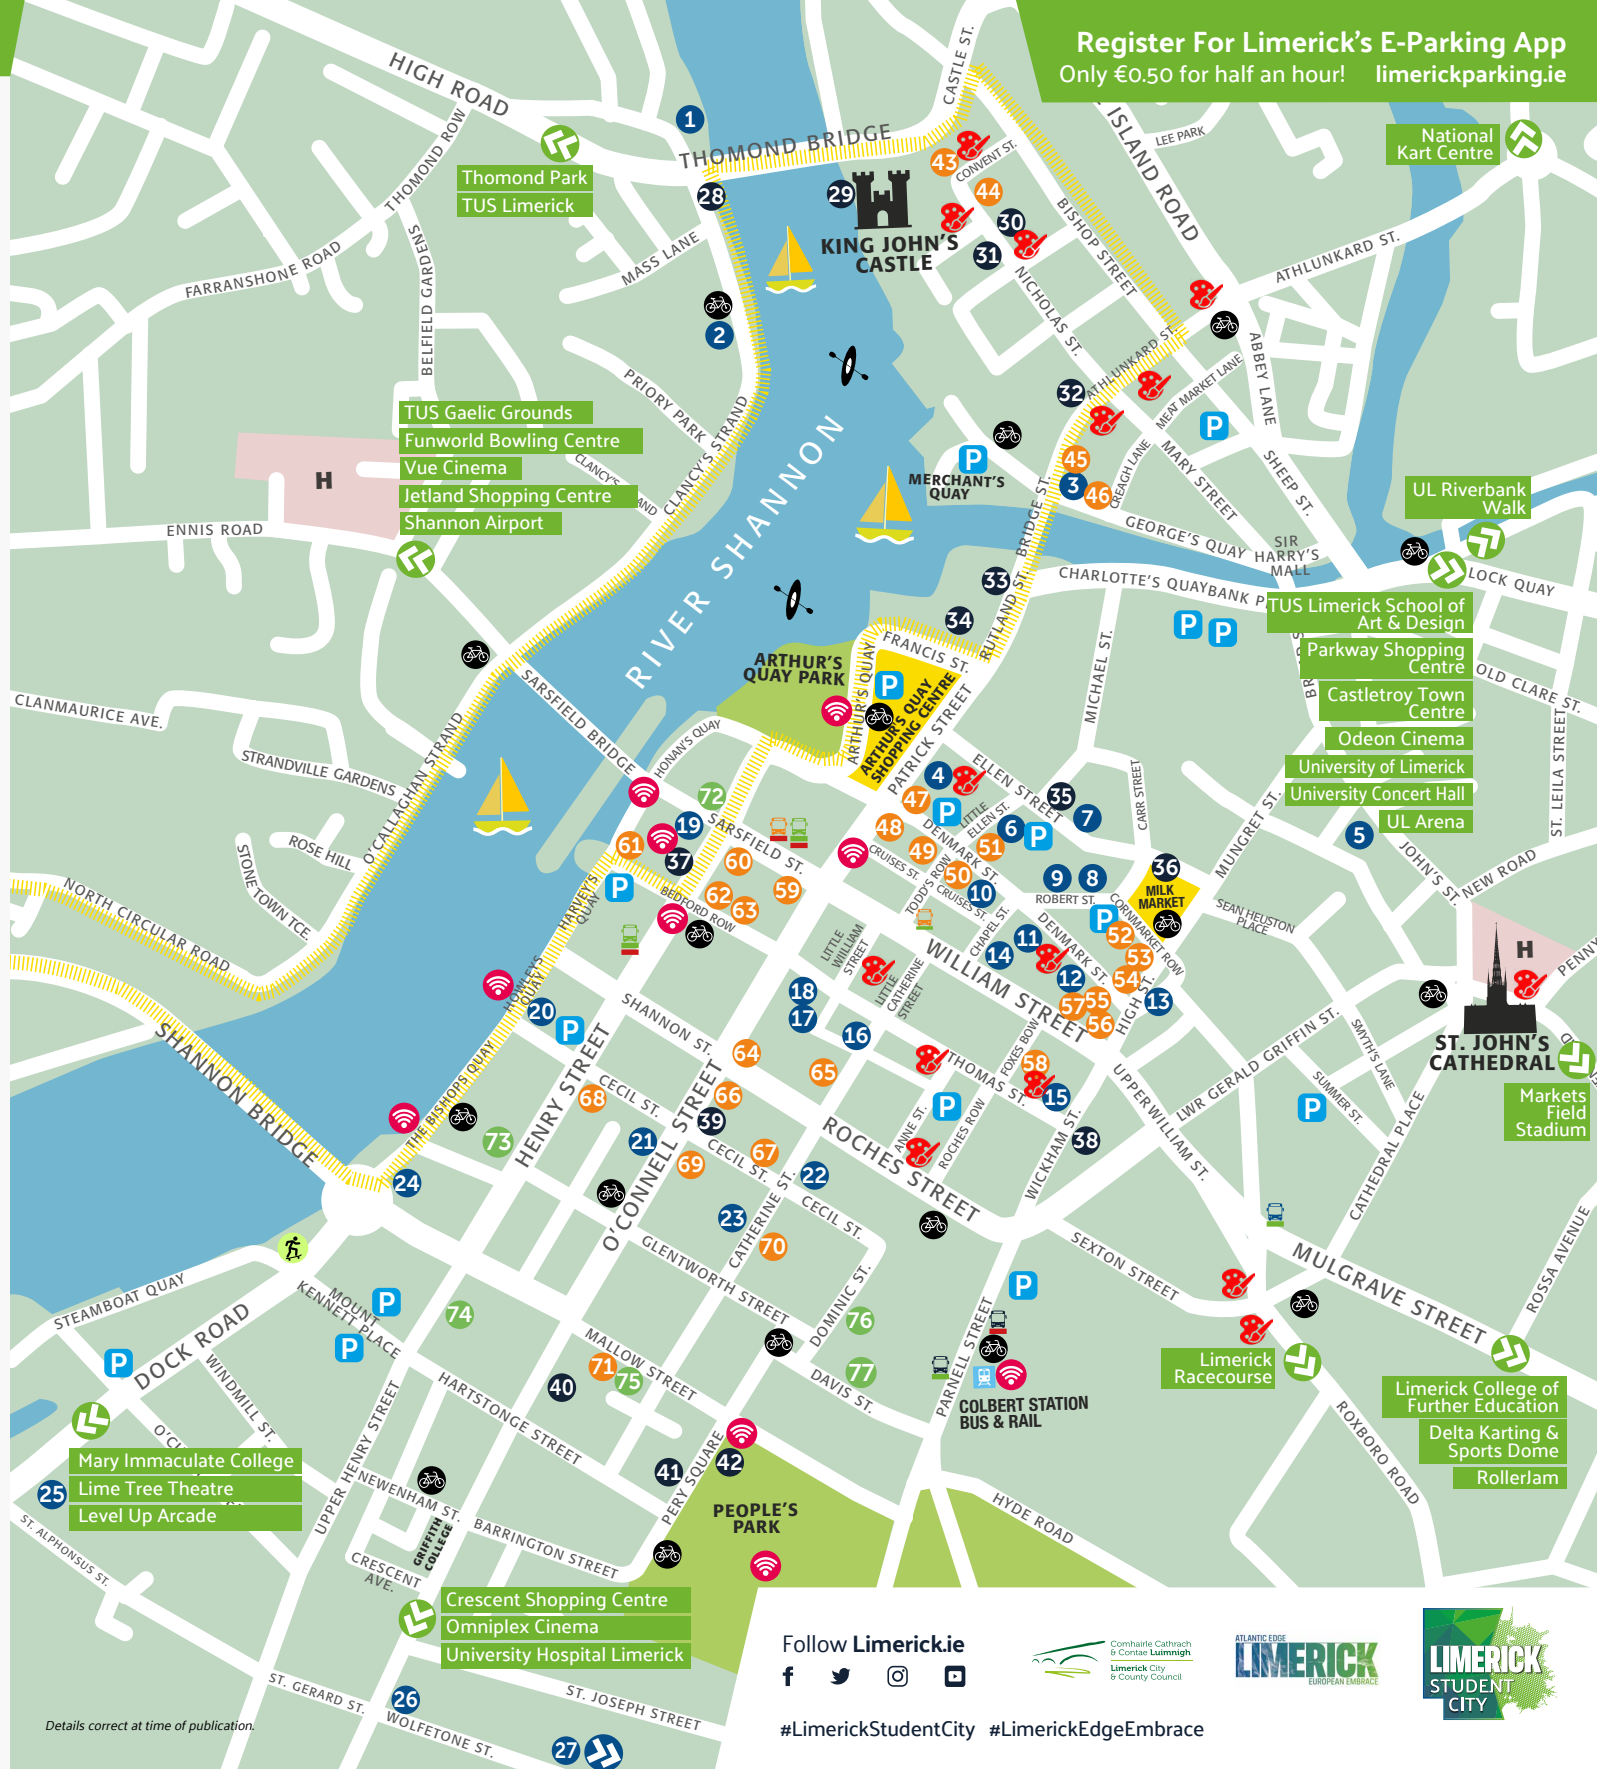

WHAT TO SEE & DO

28 Treaty Stone	38 Wickham Way
29 King John's Castle	39 International Rugby Experience
30 Treaty City Brewery	40 Belltable
31 Escape Limerick	41 The People's Museum of Limerick
32 St. Mary's Cathedral	42 Limerick City Gallery of Art
33 The Hunt Museum	
34 Nevsail Watersports	
35 Limerick City Library	
36 Limerick Milk Market	
37 Limerick Museum	

2. TFI Bikes
   Three Bridges Walk
   Limerick Street Art Trail

BITES ON A BUDGET

43 Katie Dalys Heritage Pub	57 Gusto d'Italia
44 Bake House 22	58 Melody
45 Locke Burger	59 Starbucks
46 Kyoto Sushi & Noodle	60 Hook & Ladder
47 Boojum	61 Mia Café
48 Aroi	62 The Buttery
49 Story Café	63 The Bedford Café
50 Papa'z Bistro	64 Chicken Hut
51 Z-We-Ton	65 Esquires Coffee
52 Top Pizza	66 Taikichi
53 Volcano Wings	67 The Grove Veggie Kitchen
54 Burger & Bao	68 Sodalicious
55 Sakura Sushi Bar	69 Habit Coffee + Retail
56 Dasco Deli	70 Canteen
	71 Rift Coffee

USEFUL INFO

72 O'Sullivan's Late Night Pharmacy	76 Limerick Volunteer Centre
73 Garda Station	77 GOSHH
74 Limerick Citizens Information	Free WIFI
75 Limerick Family Planning Clinic	

BUS SERVICE

Bus Éireann

- 302 - TUS - City Centre
- 304 - UL - City Centre
- 304A - UL - City Centre

Drop Off Pick Up

Details correct at time of publication.

Follow Limerick.ie

#LimerickStudentCity #LimerickEdgeEmbrace