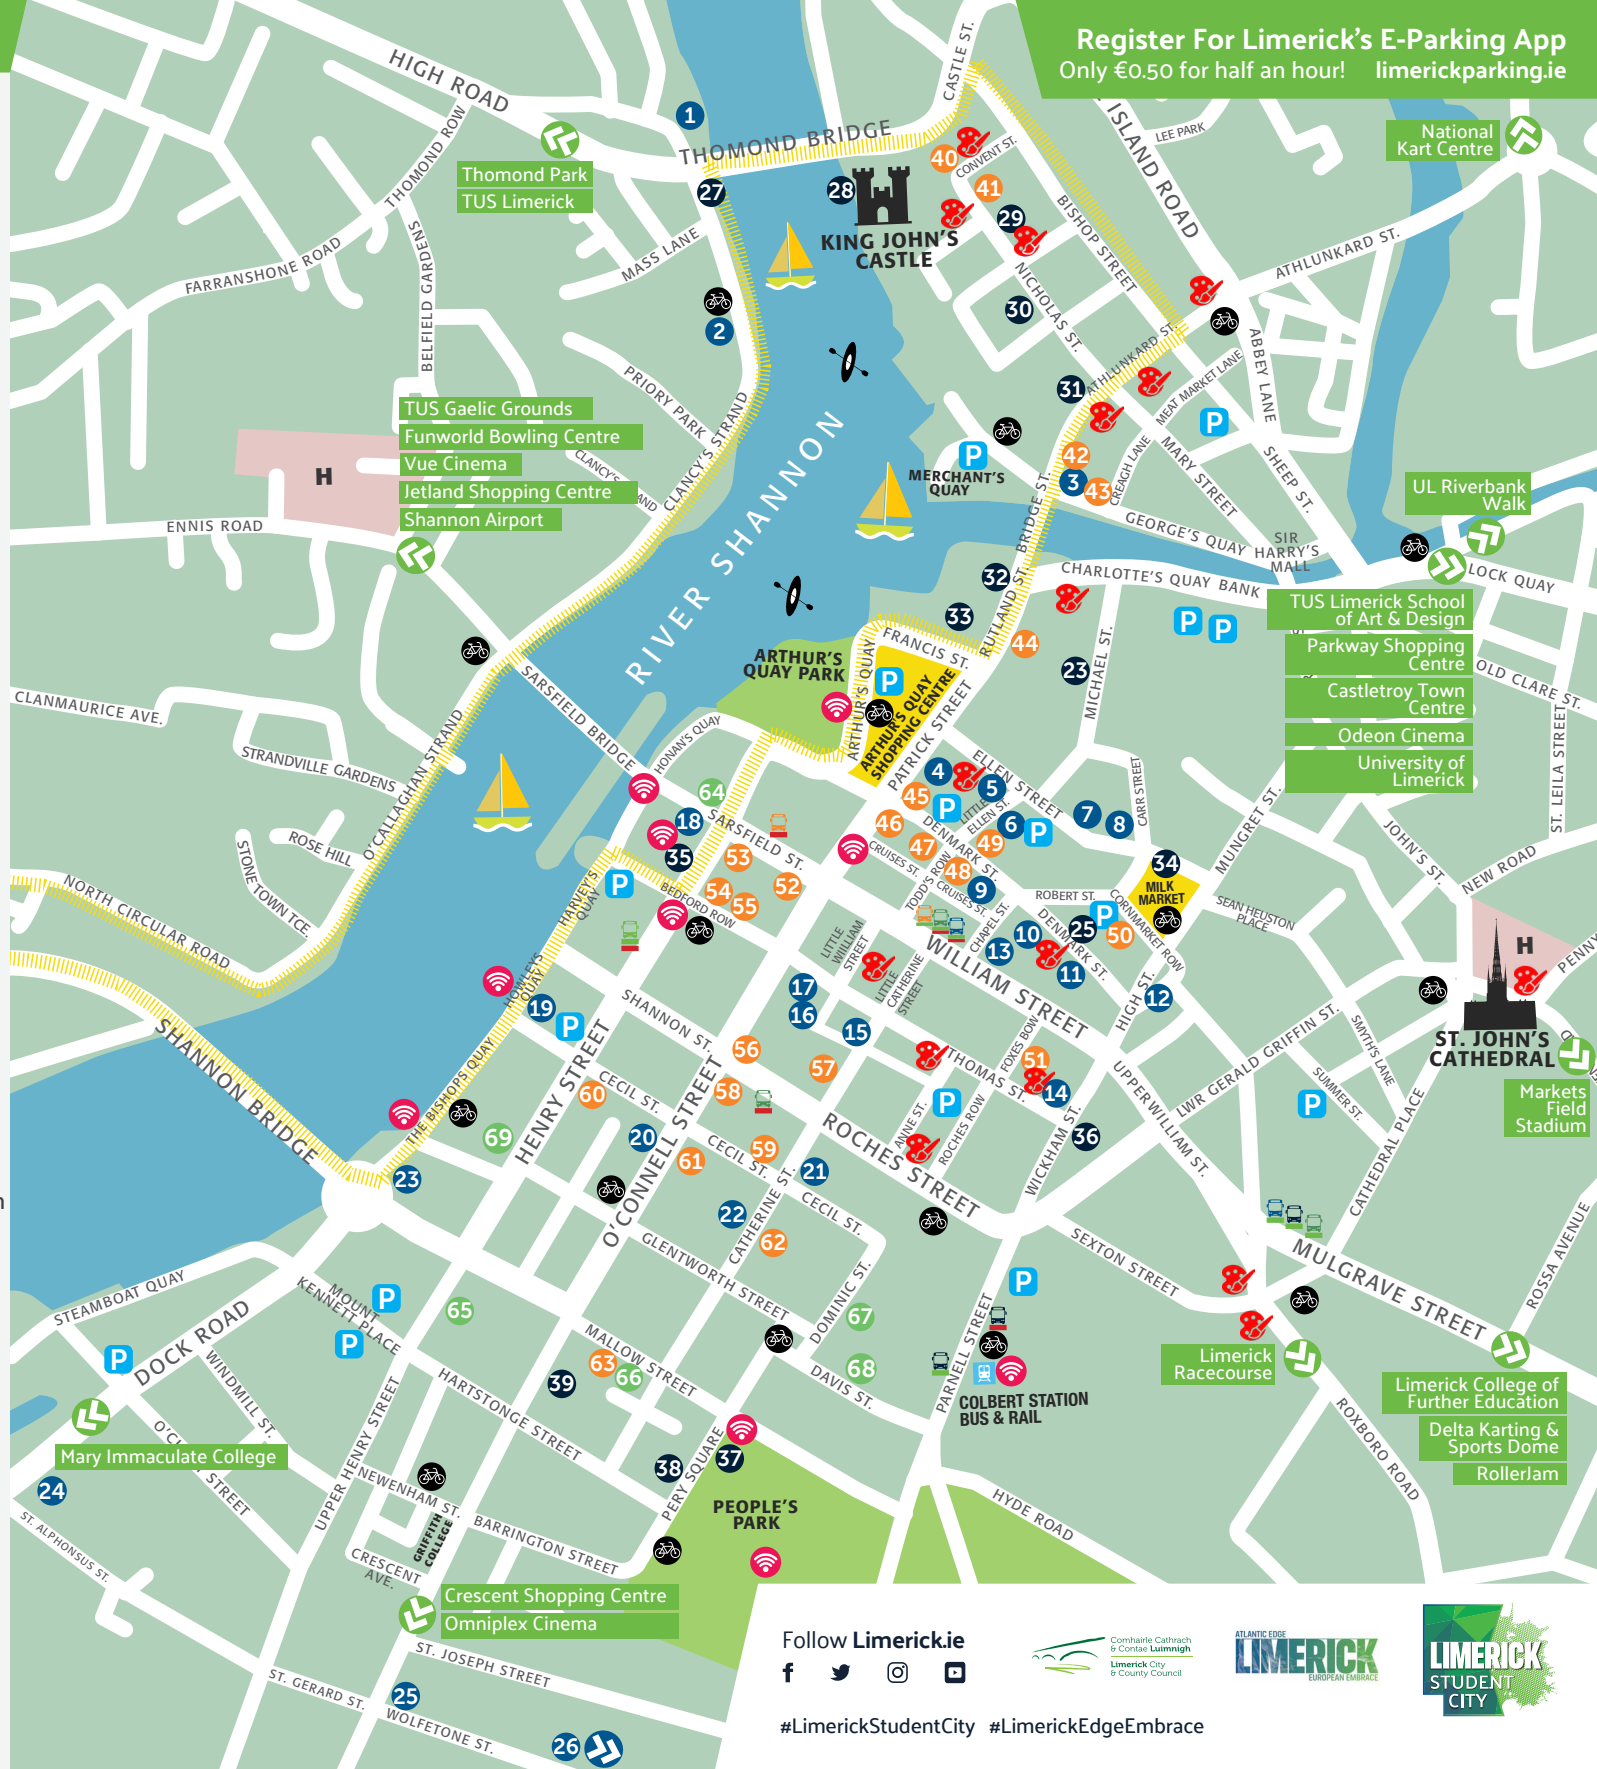

WHAT TO SEE & DO

27 Treaty Stone	36 Wickham Way
28 King John's Castle	37 Limerick City Gallery of Art
29 Treaty City Brewery	38 The People's Museum of Limerick
30 Escape Limerick	39 Belltable
31 St. Mary's Cathedral	🚲 Coca Cola Zero Bikes
32 The Hunt Museum	🚶 Three Bridges Walk
33 Nevsail Watersports	🎨 Limerick Street Art Trail
34 Limerick Milk Market	
35 Limerick Museum	

BITES ON A BUDGET

40 Katie Dalys Heritage Pub	52 Starbucks
41 Bakehouse 22	53 Hook & Ladder
42 Locke Burger	54 The Buttery
43 Kyoto Sushi & Noodle	55 The Bedford Café
44 Green Onion Café	56 The Chicken Hut
45 Boojum	57 Esquires Coffee
46 Aroi	58 Taikichi
47 Story Café	59 The Grove Veggie Kitchen
48 Papa'z Bistro	60 Sodalicious
49 Z-We-Ton	61 Habit Coffee + Retail
50 Top Pizza	62 Canteen
51 Melody	63 Rift Coffee

USEFUL INFO

64 O'Sullivan's Late Night Pharmacy	68 GOSHH
65 Limerick Citizens Information	69 Garda Station
66 Limerick Family Planning Clinic	📶 Free WIFI
67 Limerick Volunteer Centre	📶 Access Points

BUS SERVICE

Bus Éireann	Dublin Coach
🚌 302 - LIT - City Centre	🚌 307 - UL - City Centre
🚌 304 - UL - City Centre	🚌 308 - UL - City Centre
🚌 304A - UL - City Centre	🚏 Drop Off
	🚏 Pick Up

Follow Limerick.ie

#LimerickStudentCity #LimerickEdgeEmbrace