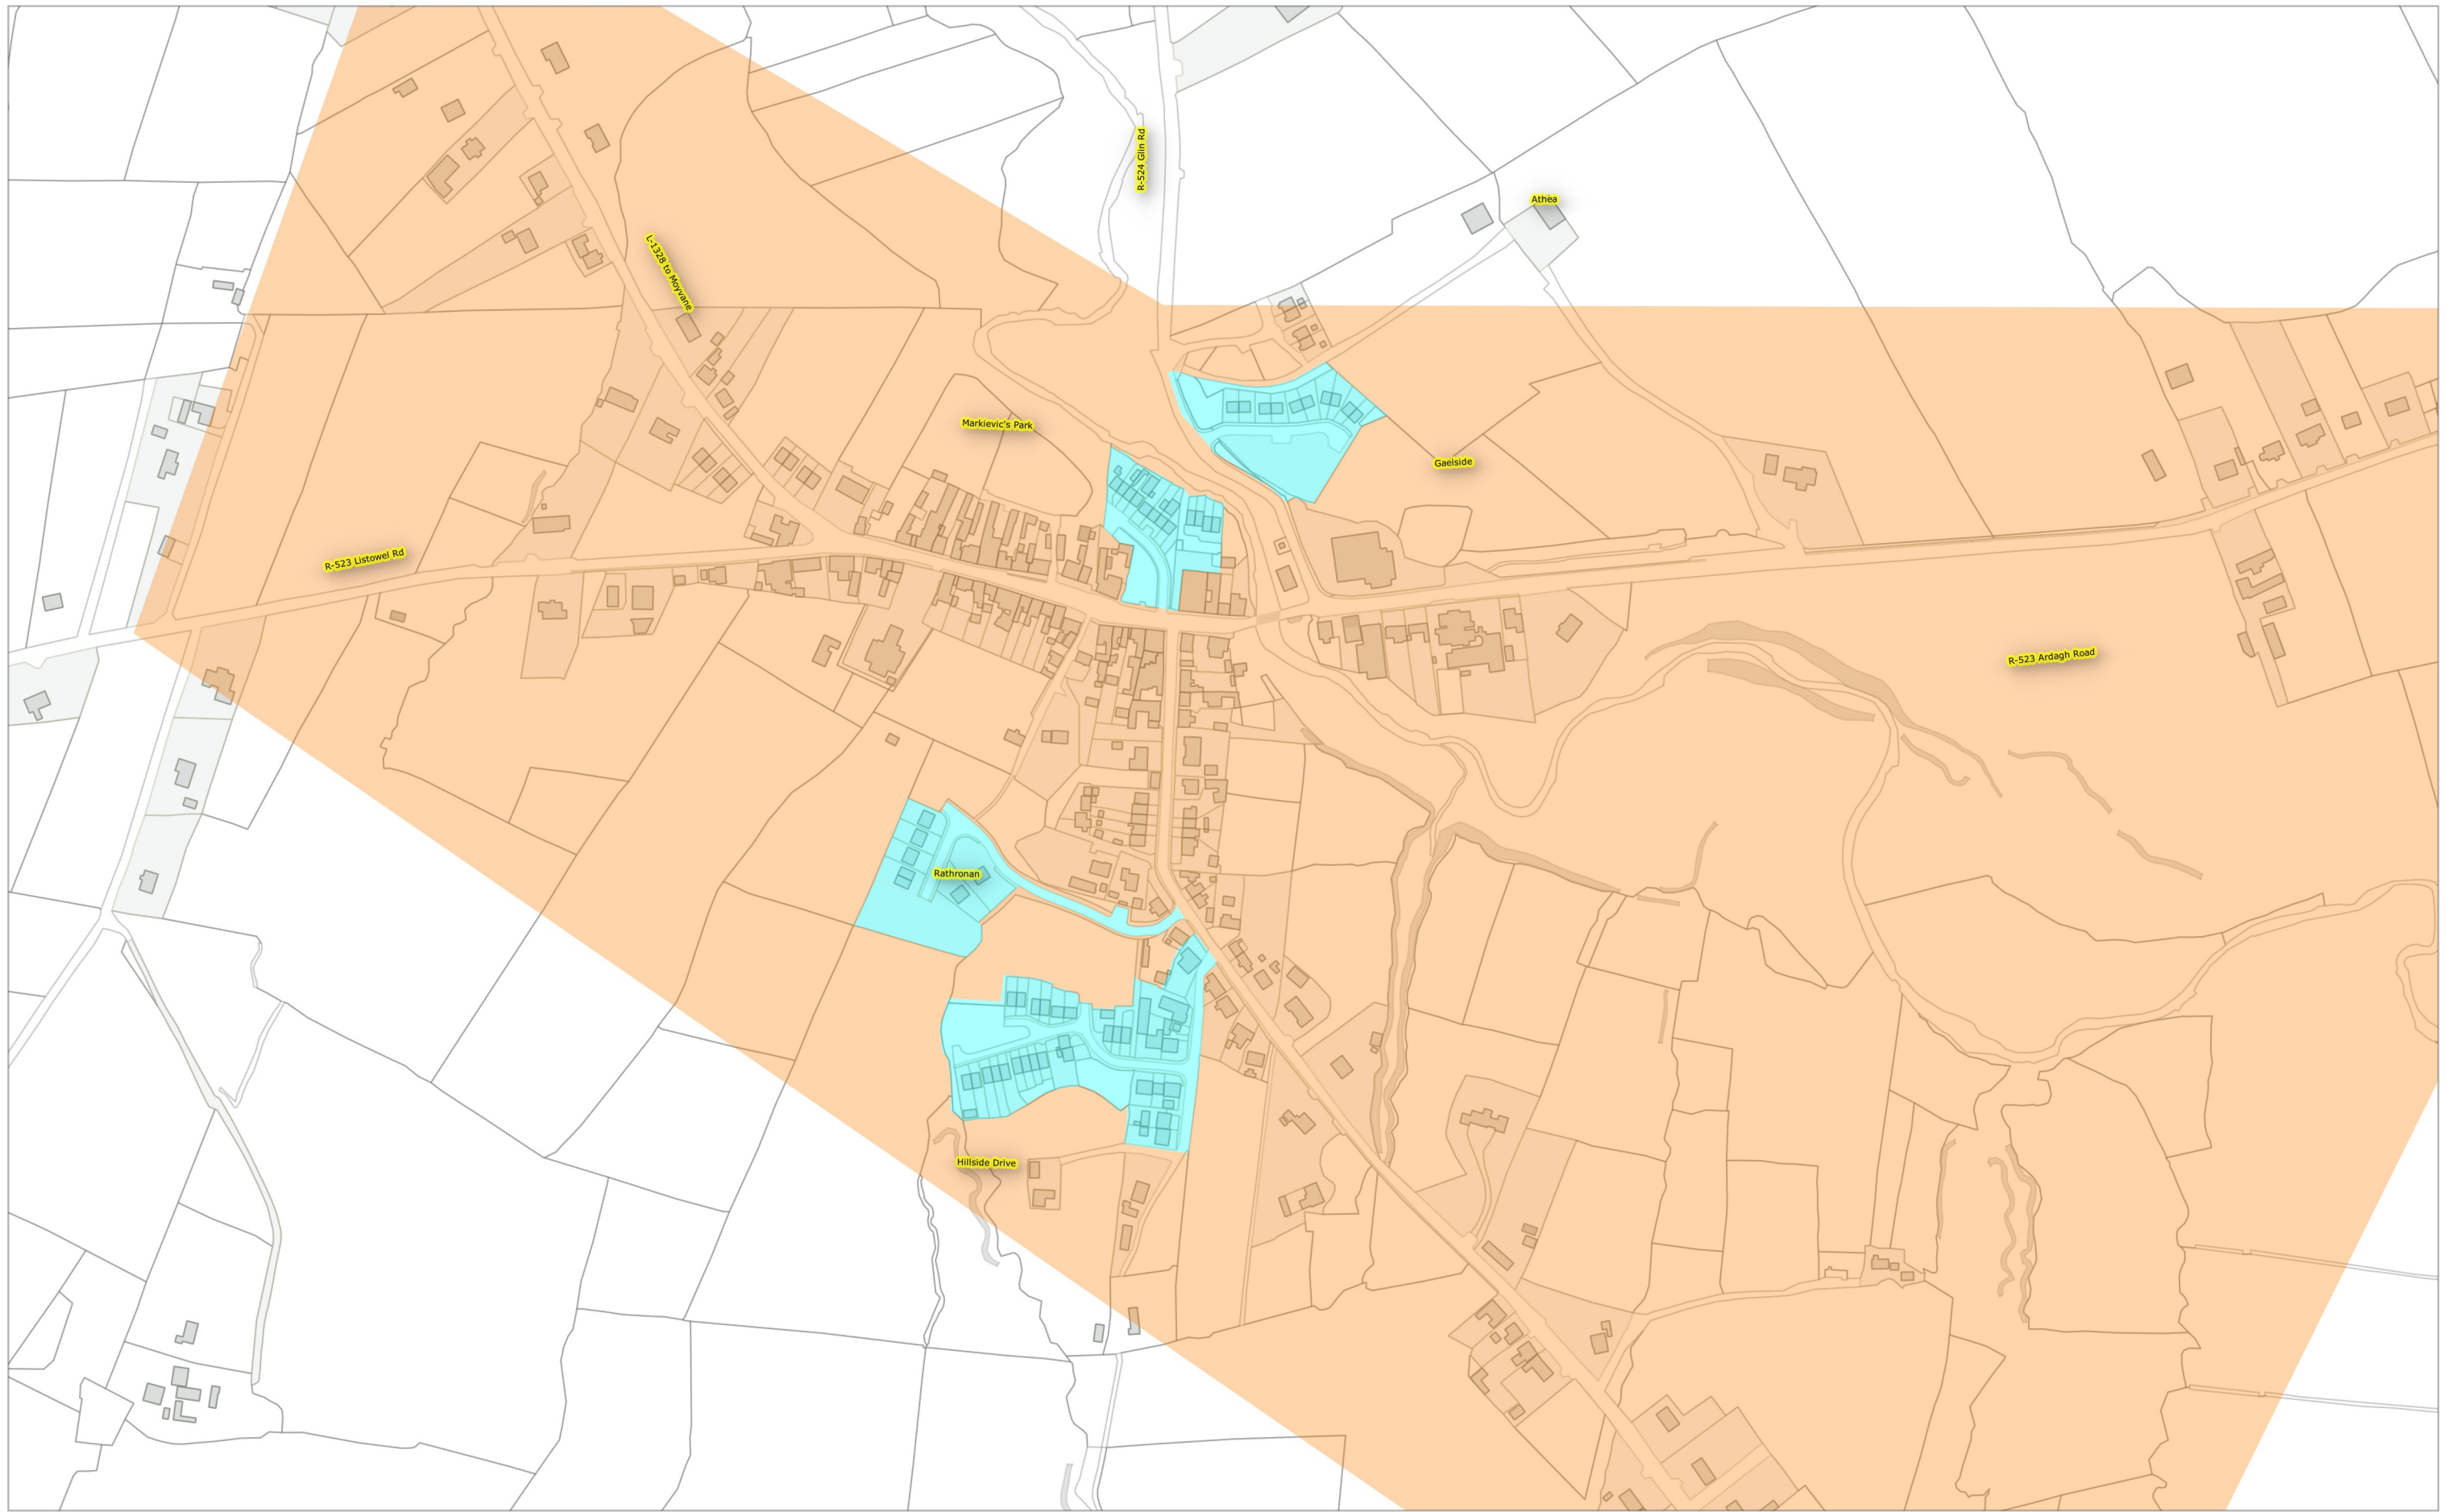

LK-SSL-164 (Map 14)
LK-SSL-165 (Map 15)
LK-SSL-166 (Map 16)
LK-SSL-167 (Map 17)
LK-SSL-168 (Map 18)
LK-SSL-169 (Map 19)

Newcastle West MD

Location

Drawing No.

Abbeyfeale
Athea

LK-SSL-159
LK-SSL-160

Special Speed Zone	Special Speed Area	Periodic Special Speed Limits
 Extents of 60km/h	 Extents of 100km/h	 Extents of 50km/h
 Extents of 50km/h	 Extents of 80km/h	 Extents of 30km/h
 Extents of 30km/h	 Extents of 60km/h	
	 Extents of 50km/h	
	 Extents of 30km/h	

Special Speed Zone	Special Speed Area	Periodic Special Speed Limits
 Extents of 60km/h	 Extents of 100km/h	 Extents of 50km/h
 Extents of 50km/h	 Extents of 80km/h	 Extents of 30km/h
 Extents of 30km/h	 Extents of 60km/h	
	 Extents of 50km/h	
	 Extents of 30km/h	