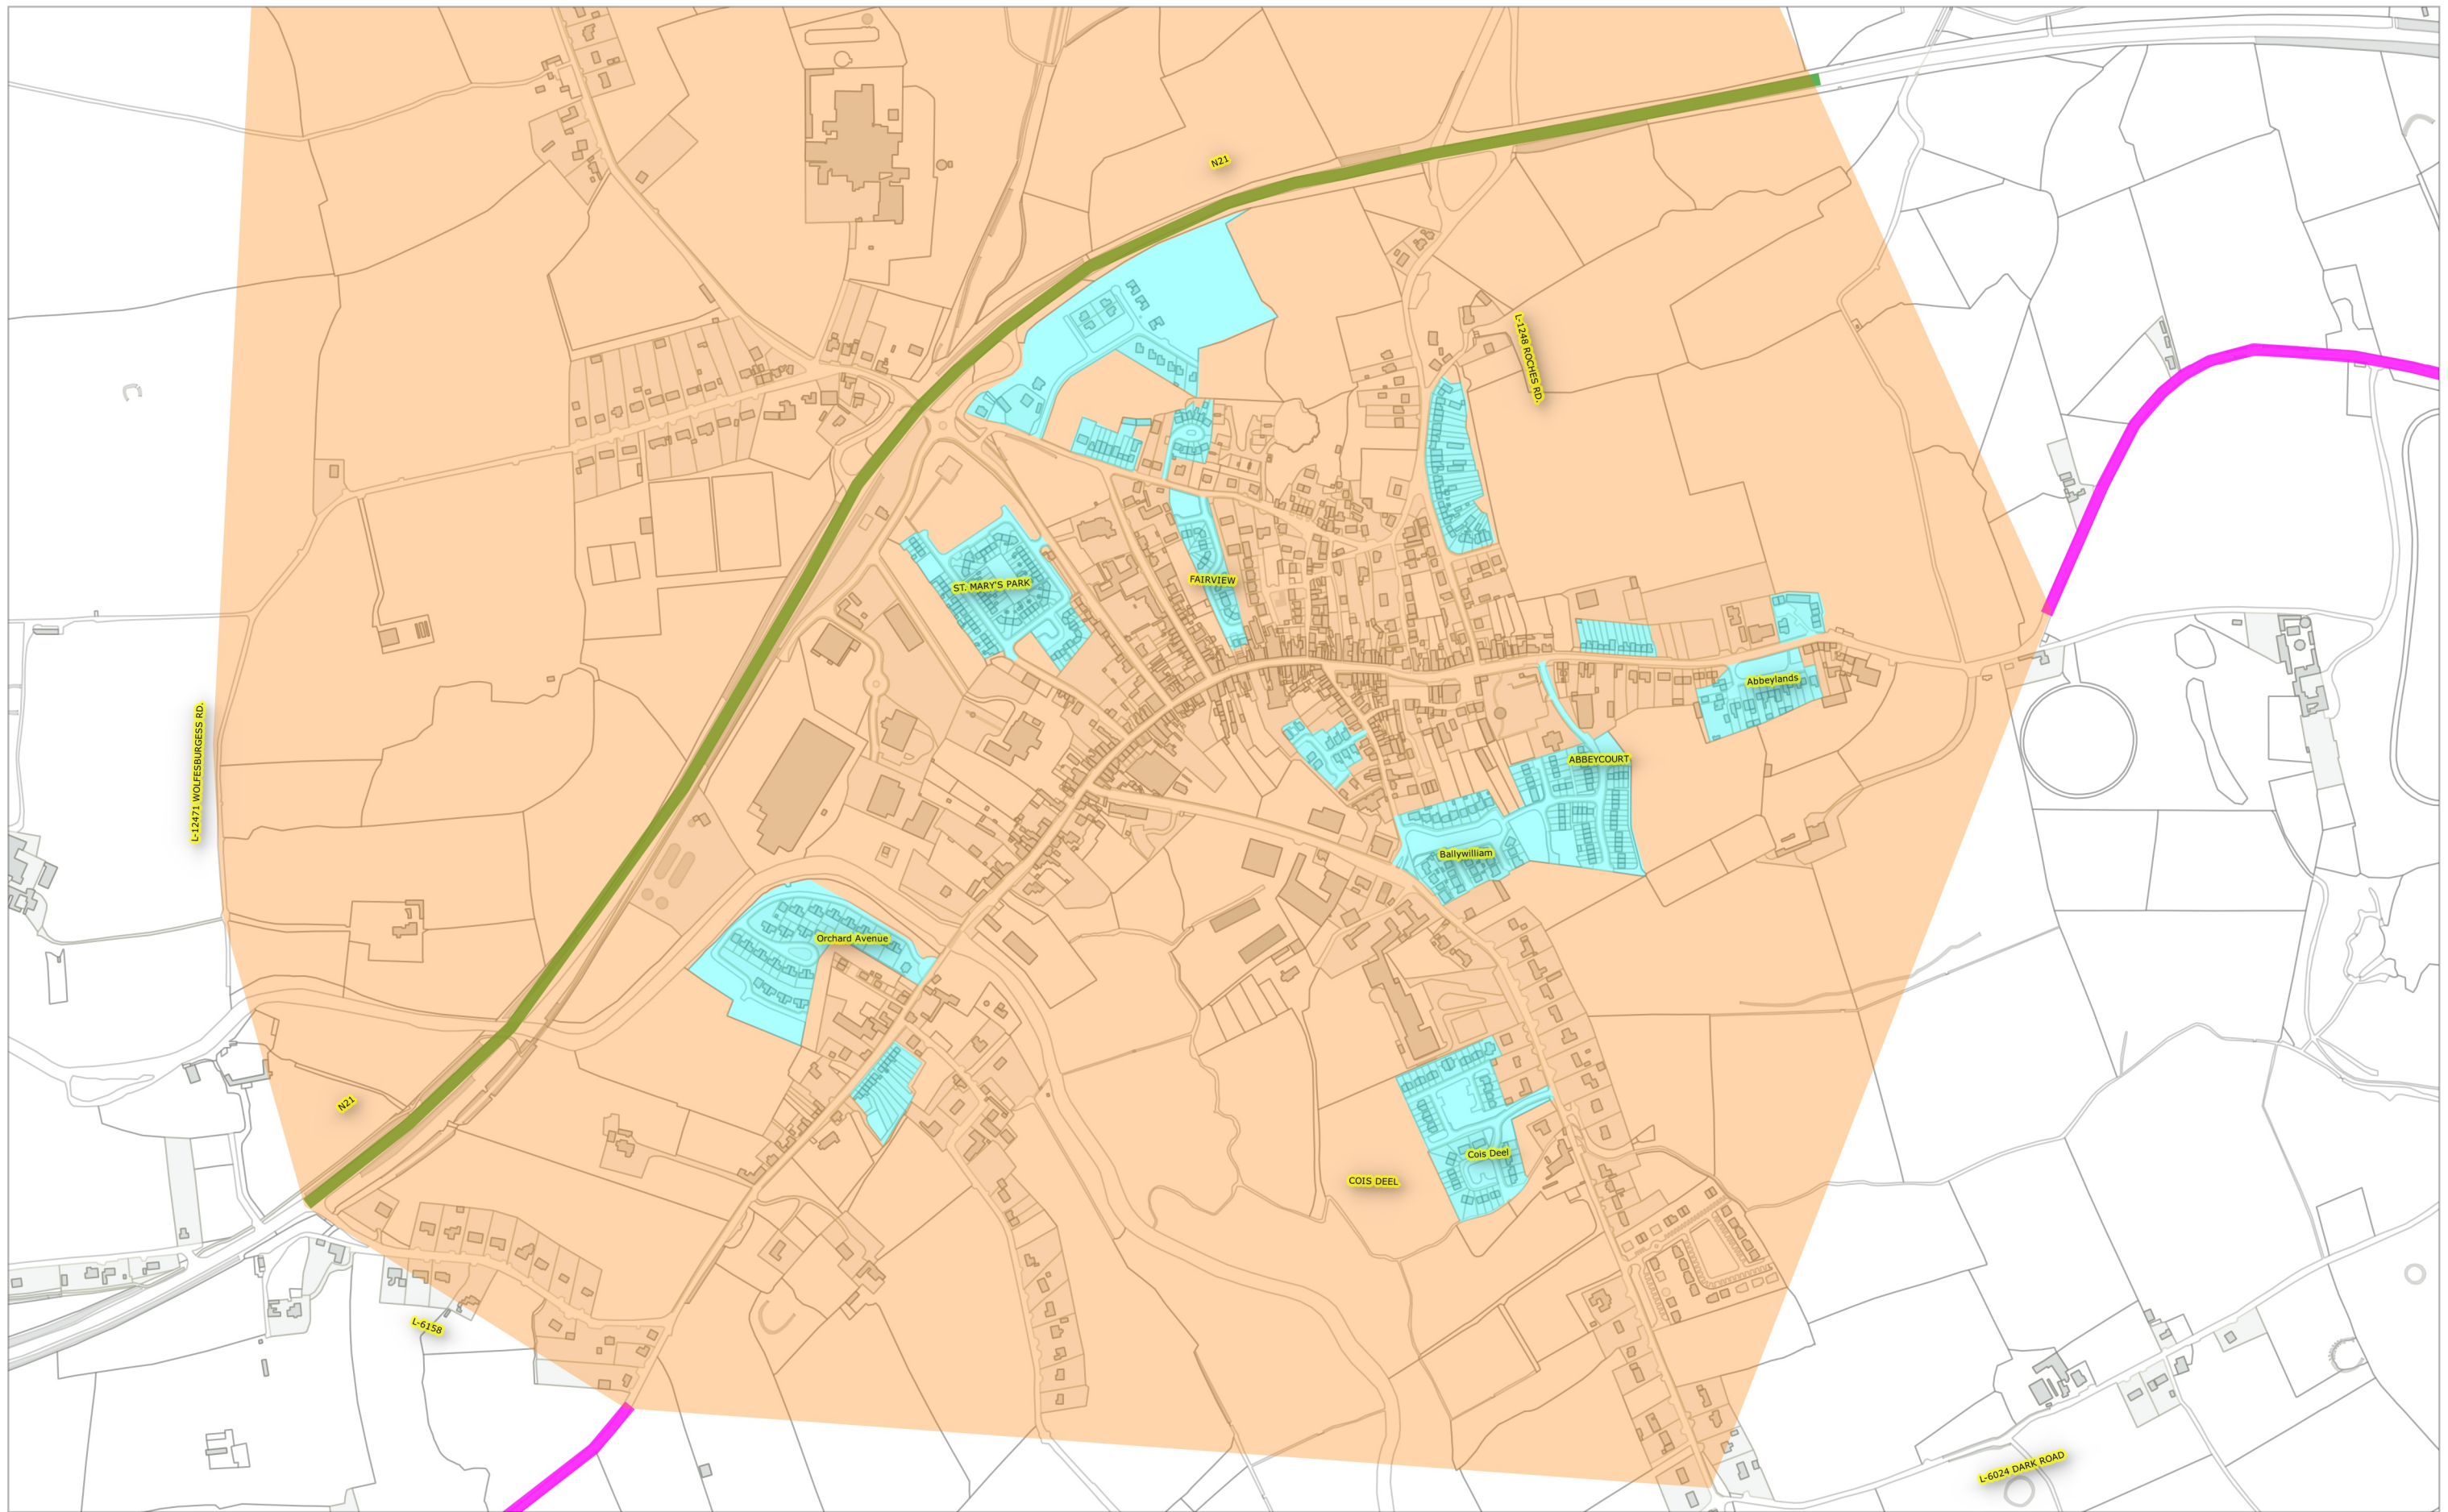

ROAD TRAFFIC SPECIAL SPEED LIMITS
LIMERICK CITY & COUNTY COUNCIL BYE-LAWS 2021

© Ordnance Survey Ireland. All rights reserved. Licence No. 2017/09/CCMA/Limerick City & County Council.

Special Speed Zone	Special Speed Area	Periodic Special Speed Limits
Extents of 60km/h	Extents of 100km/h	Extents of 50km/h
Extents of 50km/h	Extents of 80km/h	Extents of 30km/h
Extents of 30km/h	Extents of 60km/h	
	Extents of 50km/h	
	Extents of 30km/h	

RATHKEALE 30km/h	
Municipal District - Adare / Rathkeale	
Scale - NTS	DWG NO - LK-SSL-172