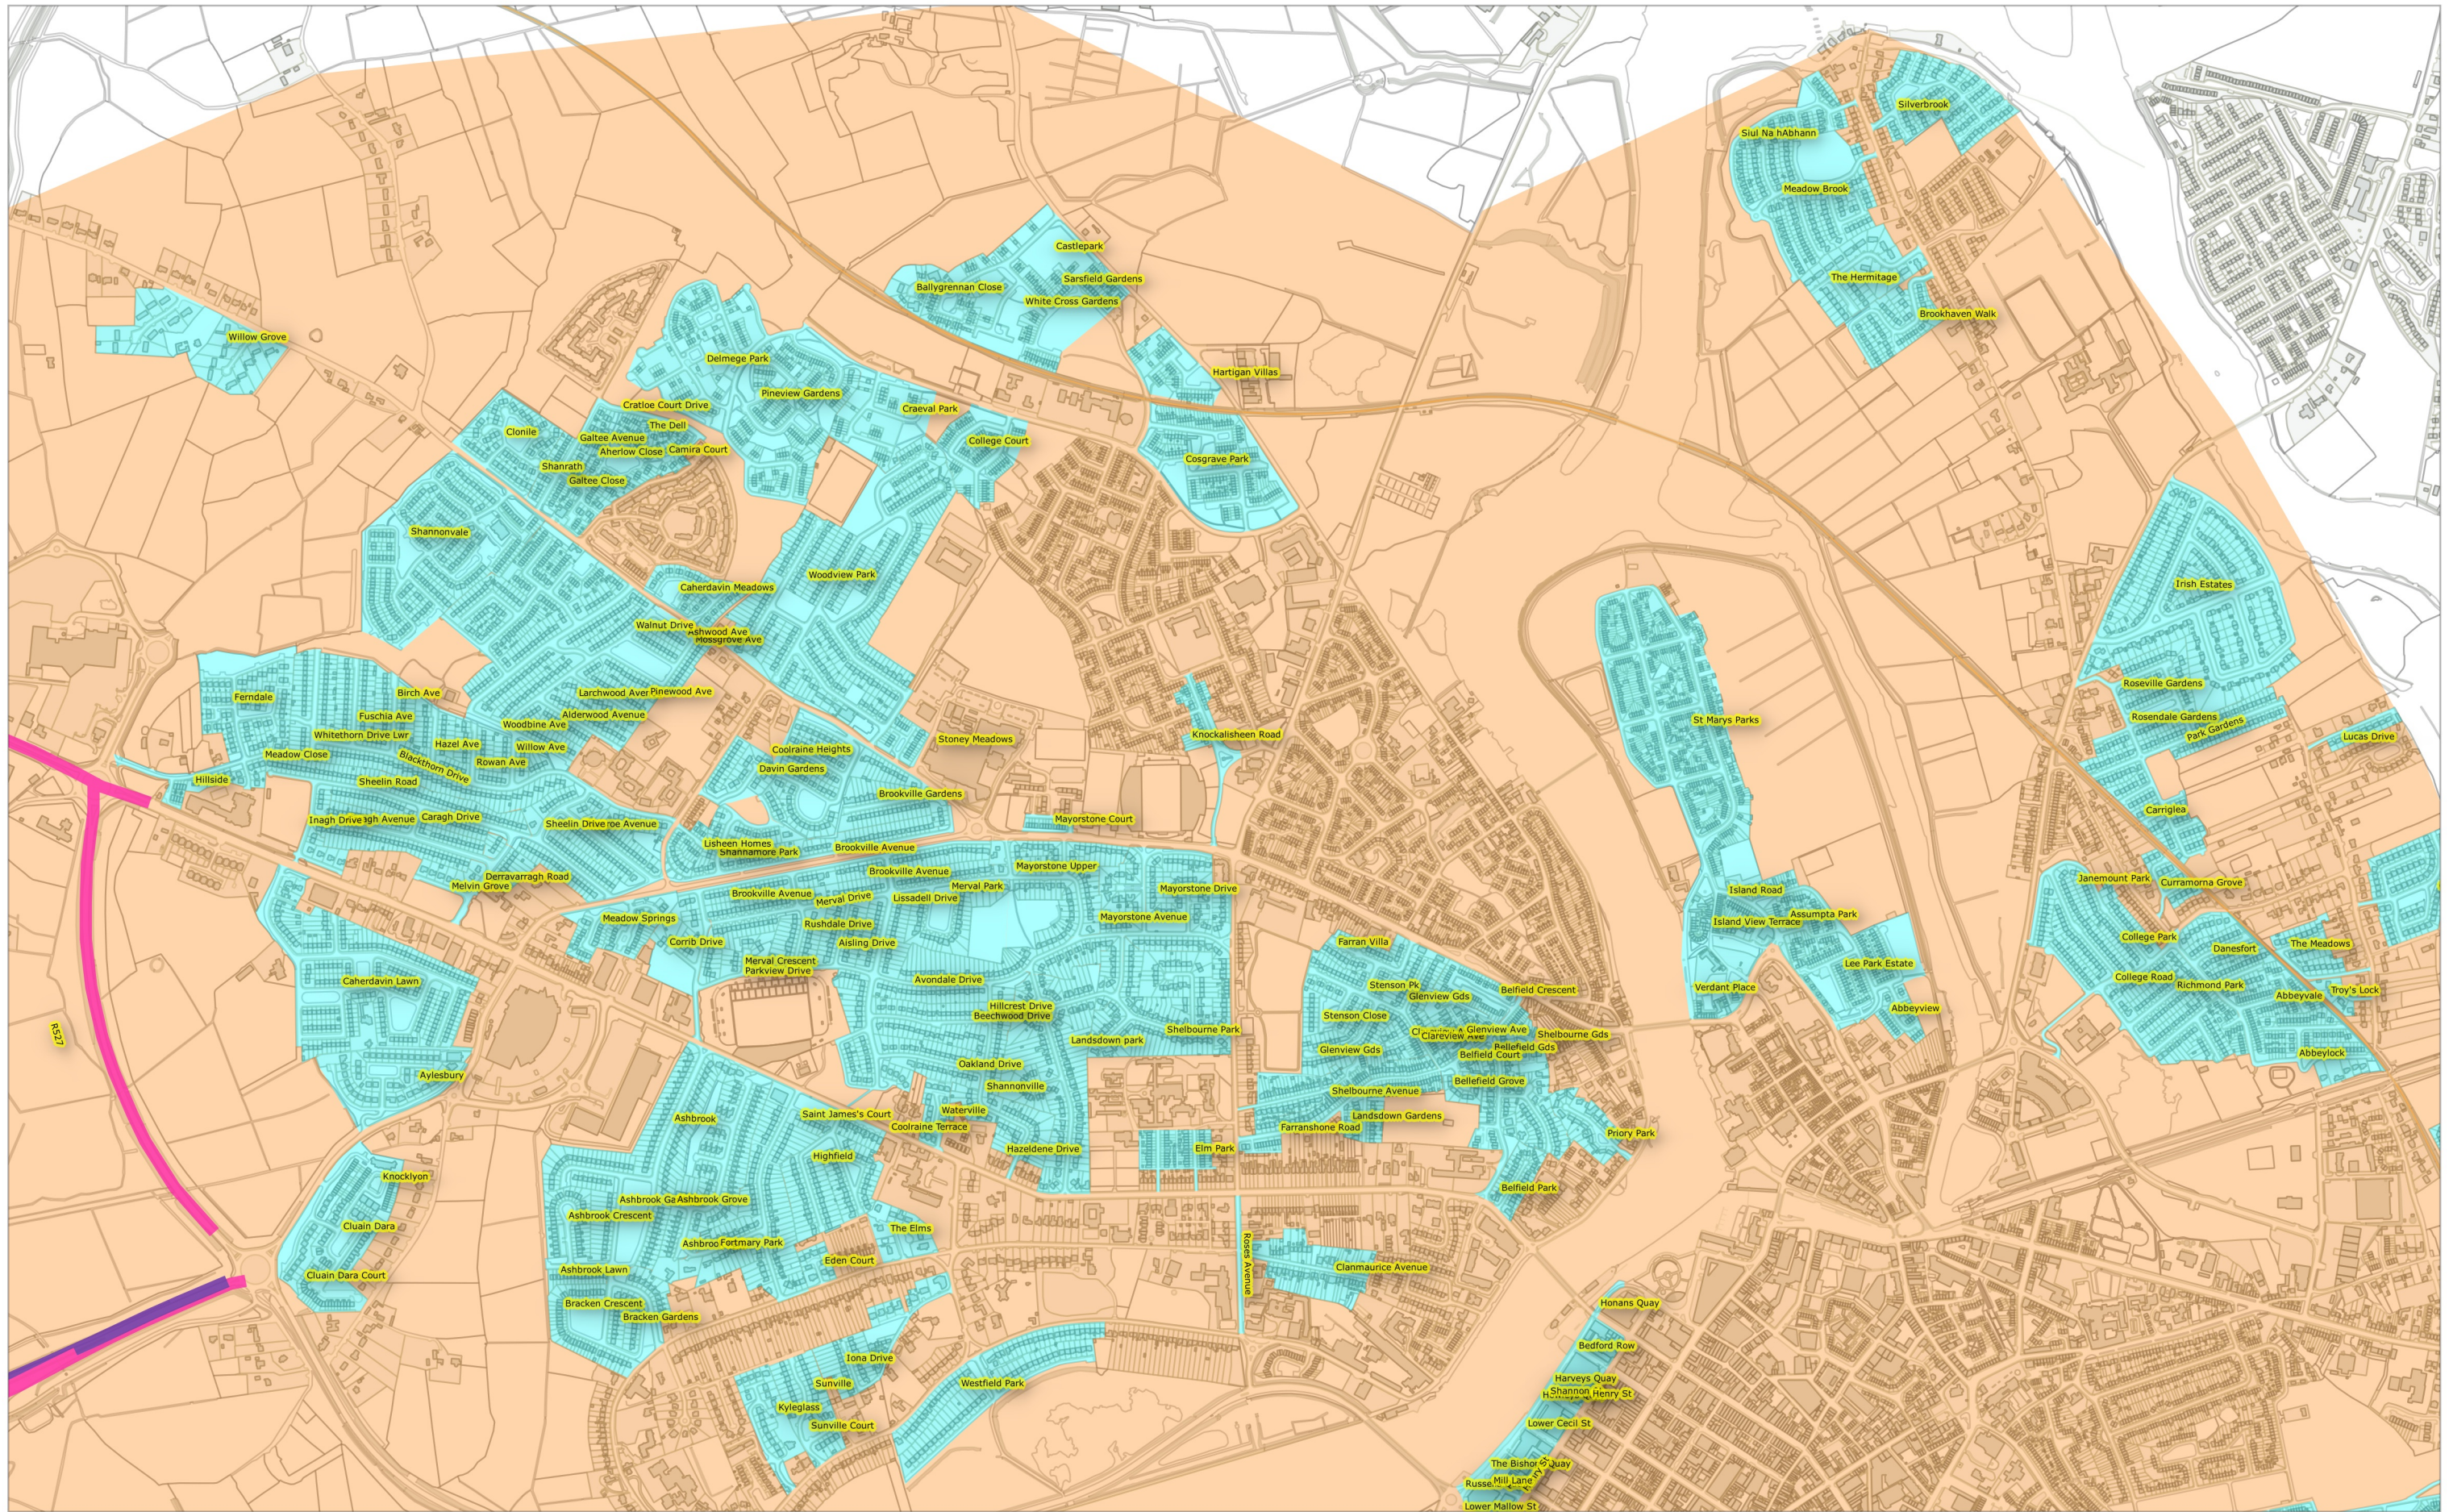

Special Speed Zone	Special Speed Area	Periodic Special Speed Limits
Extents of 60km/h	Extents of 100km/h	Extents of 50km/h
Extents of 50km/h	Extents of 80km/h	Extents of 30km/h
Extents of 30km/h	Extents of 60km/h	
	Extents of 50km/h	
	Extents of 30km/h