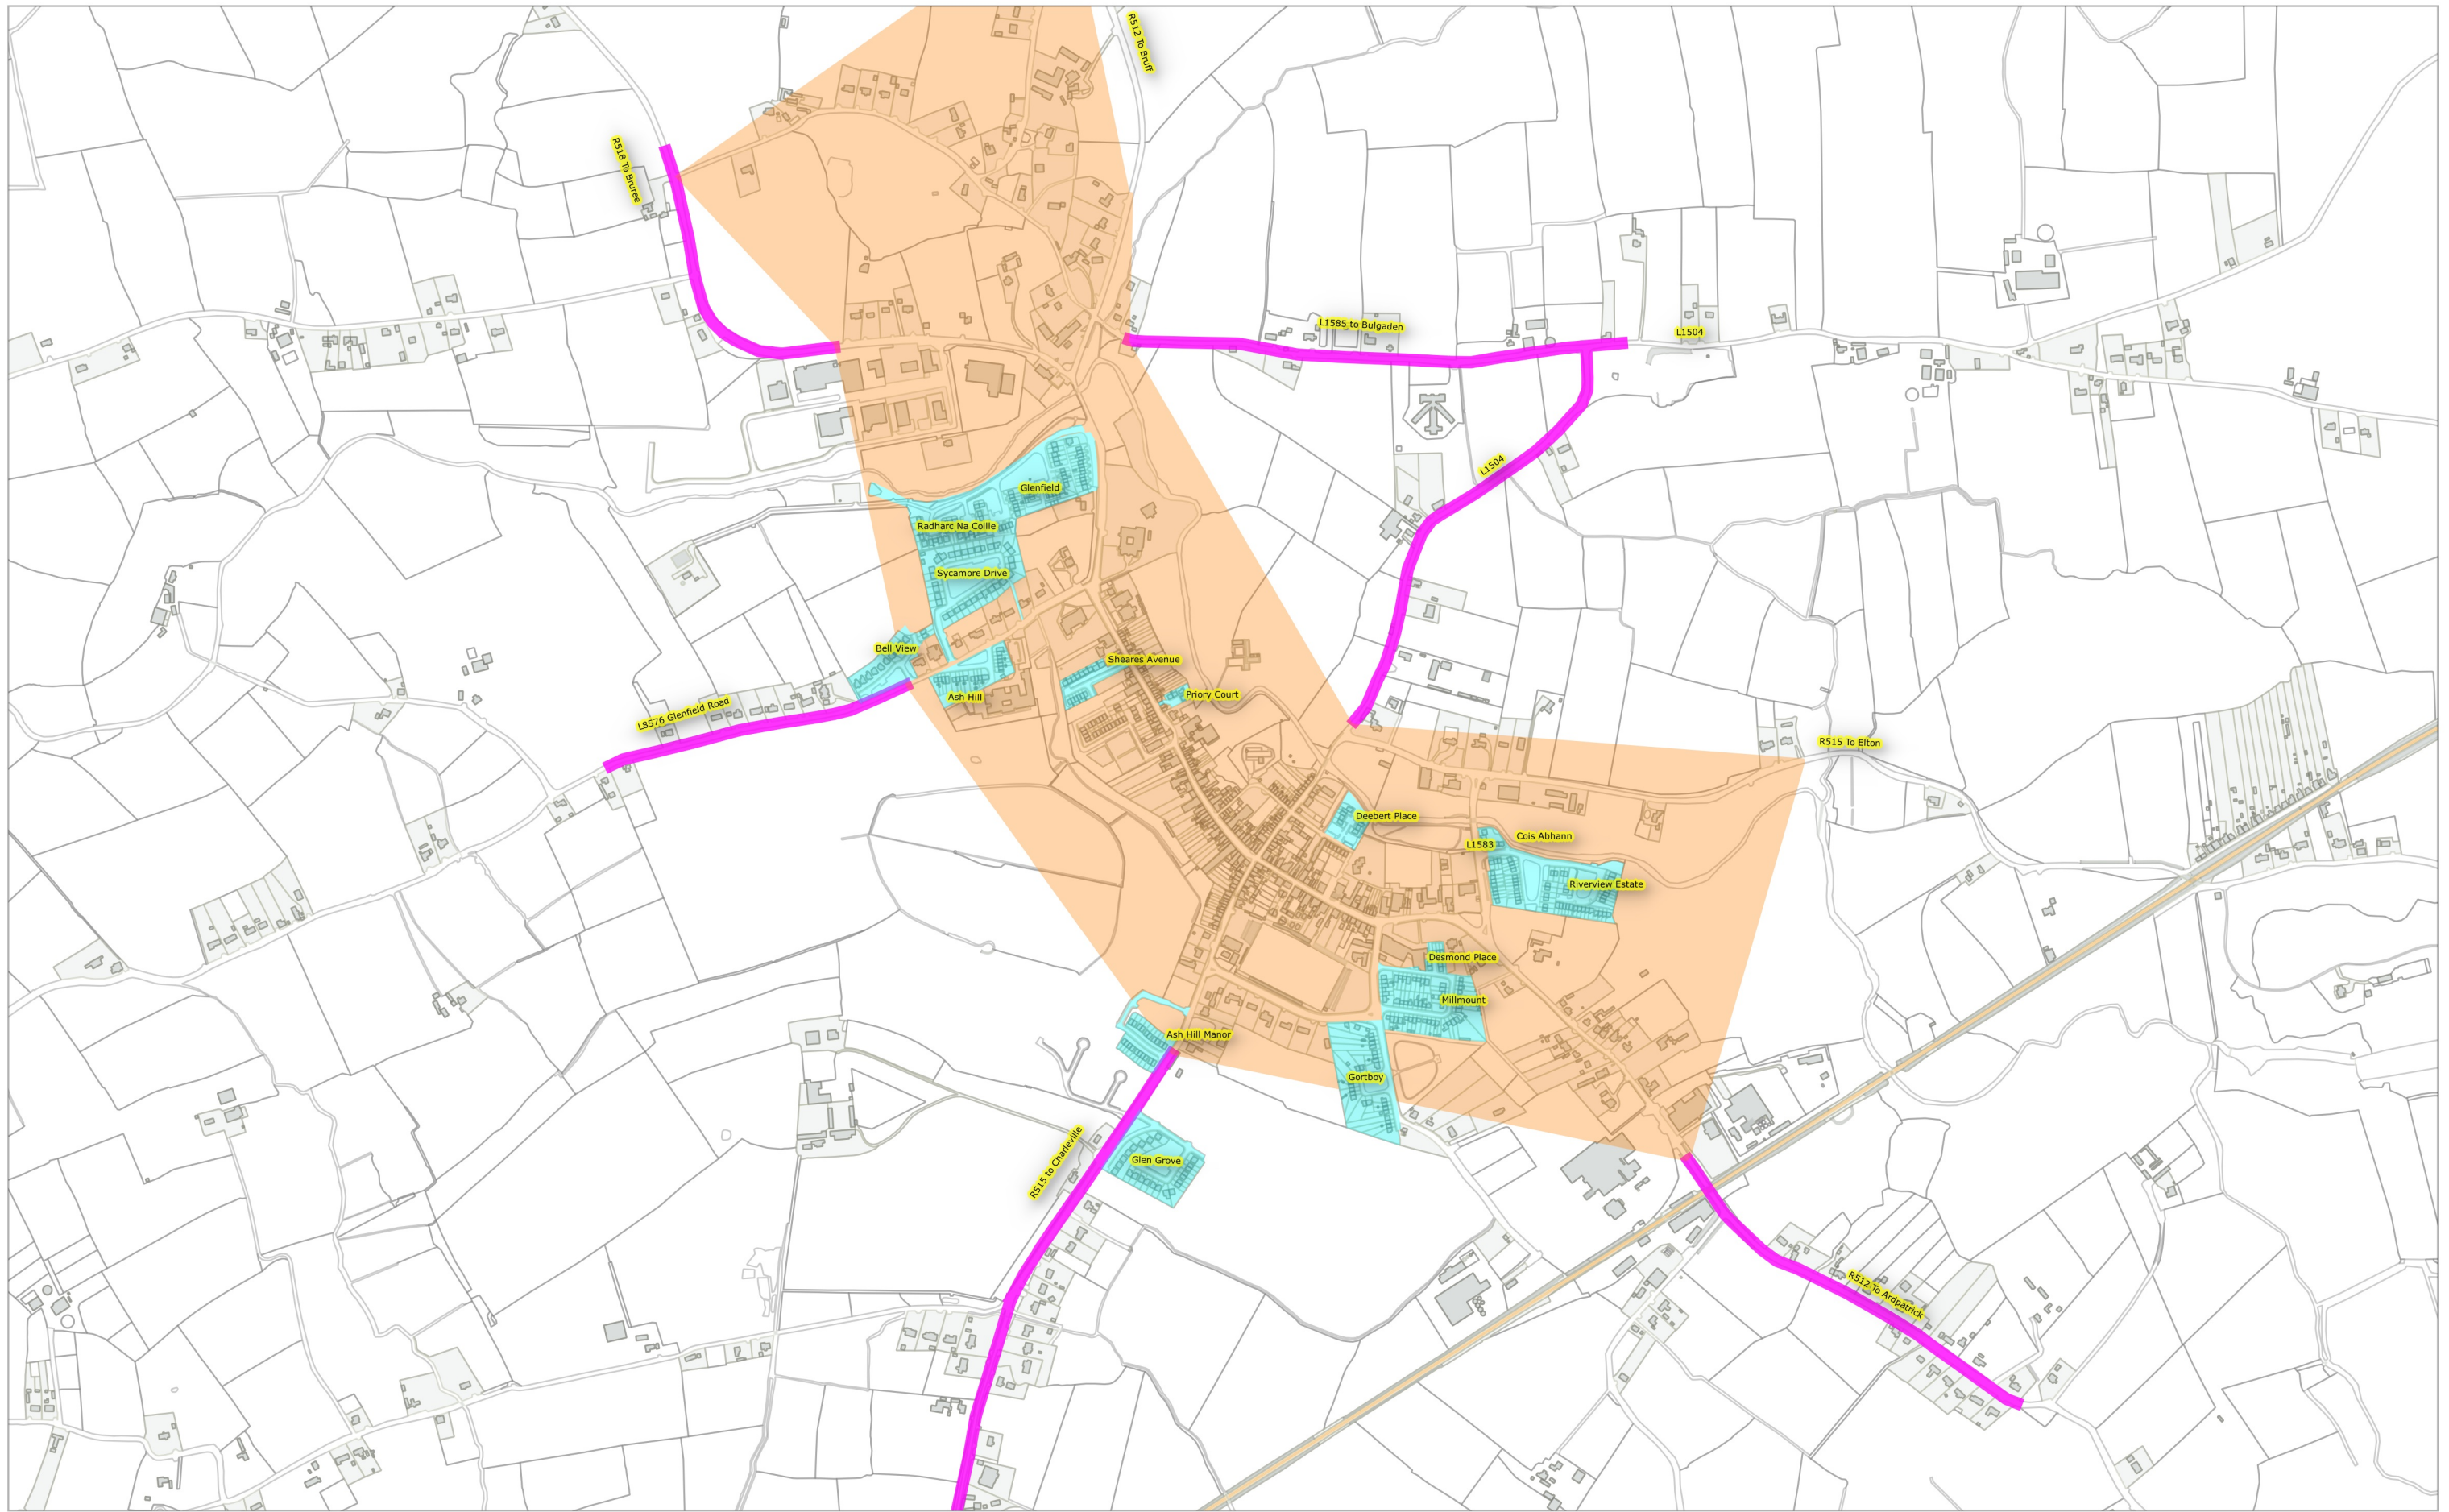

ROAD TRAFFIC SPECIAL SPEED LIMITS
LIMERICK CITY & COUNTY COUNCIL BYE-LAWS 2021

Special Speed Zone	Special Speed Area	Periodic Special Speed Limits
Extents of 60km/h	Extents of 100km/h	Extents of 50km/h
Extents of 50km/h	Extents of 80km/h	Extents of 30km/h
Extents of 30km/h	Extents of 60km/h	
	Extents of 50km/h	
	Extents of 30km/h	

KILMALLOCK 30km/h	
Municipal District - Kilmallock / Cappamore	
Scale - NTS	DWG NO - LK-SSL-163