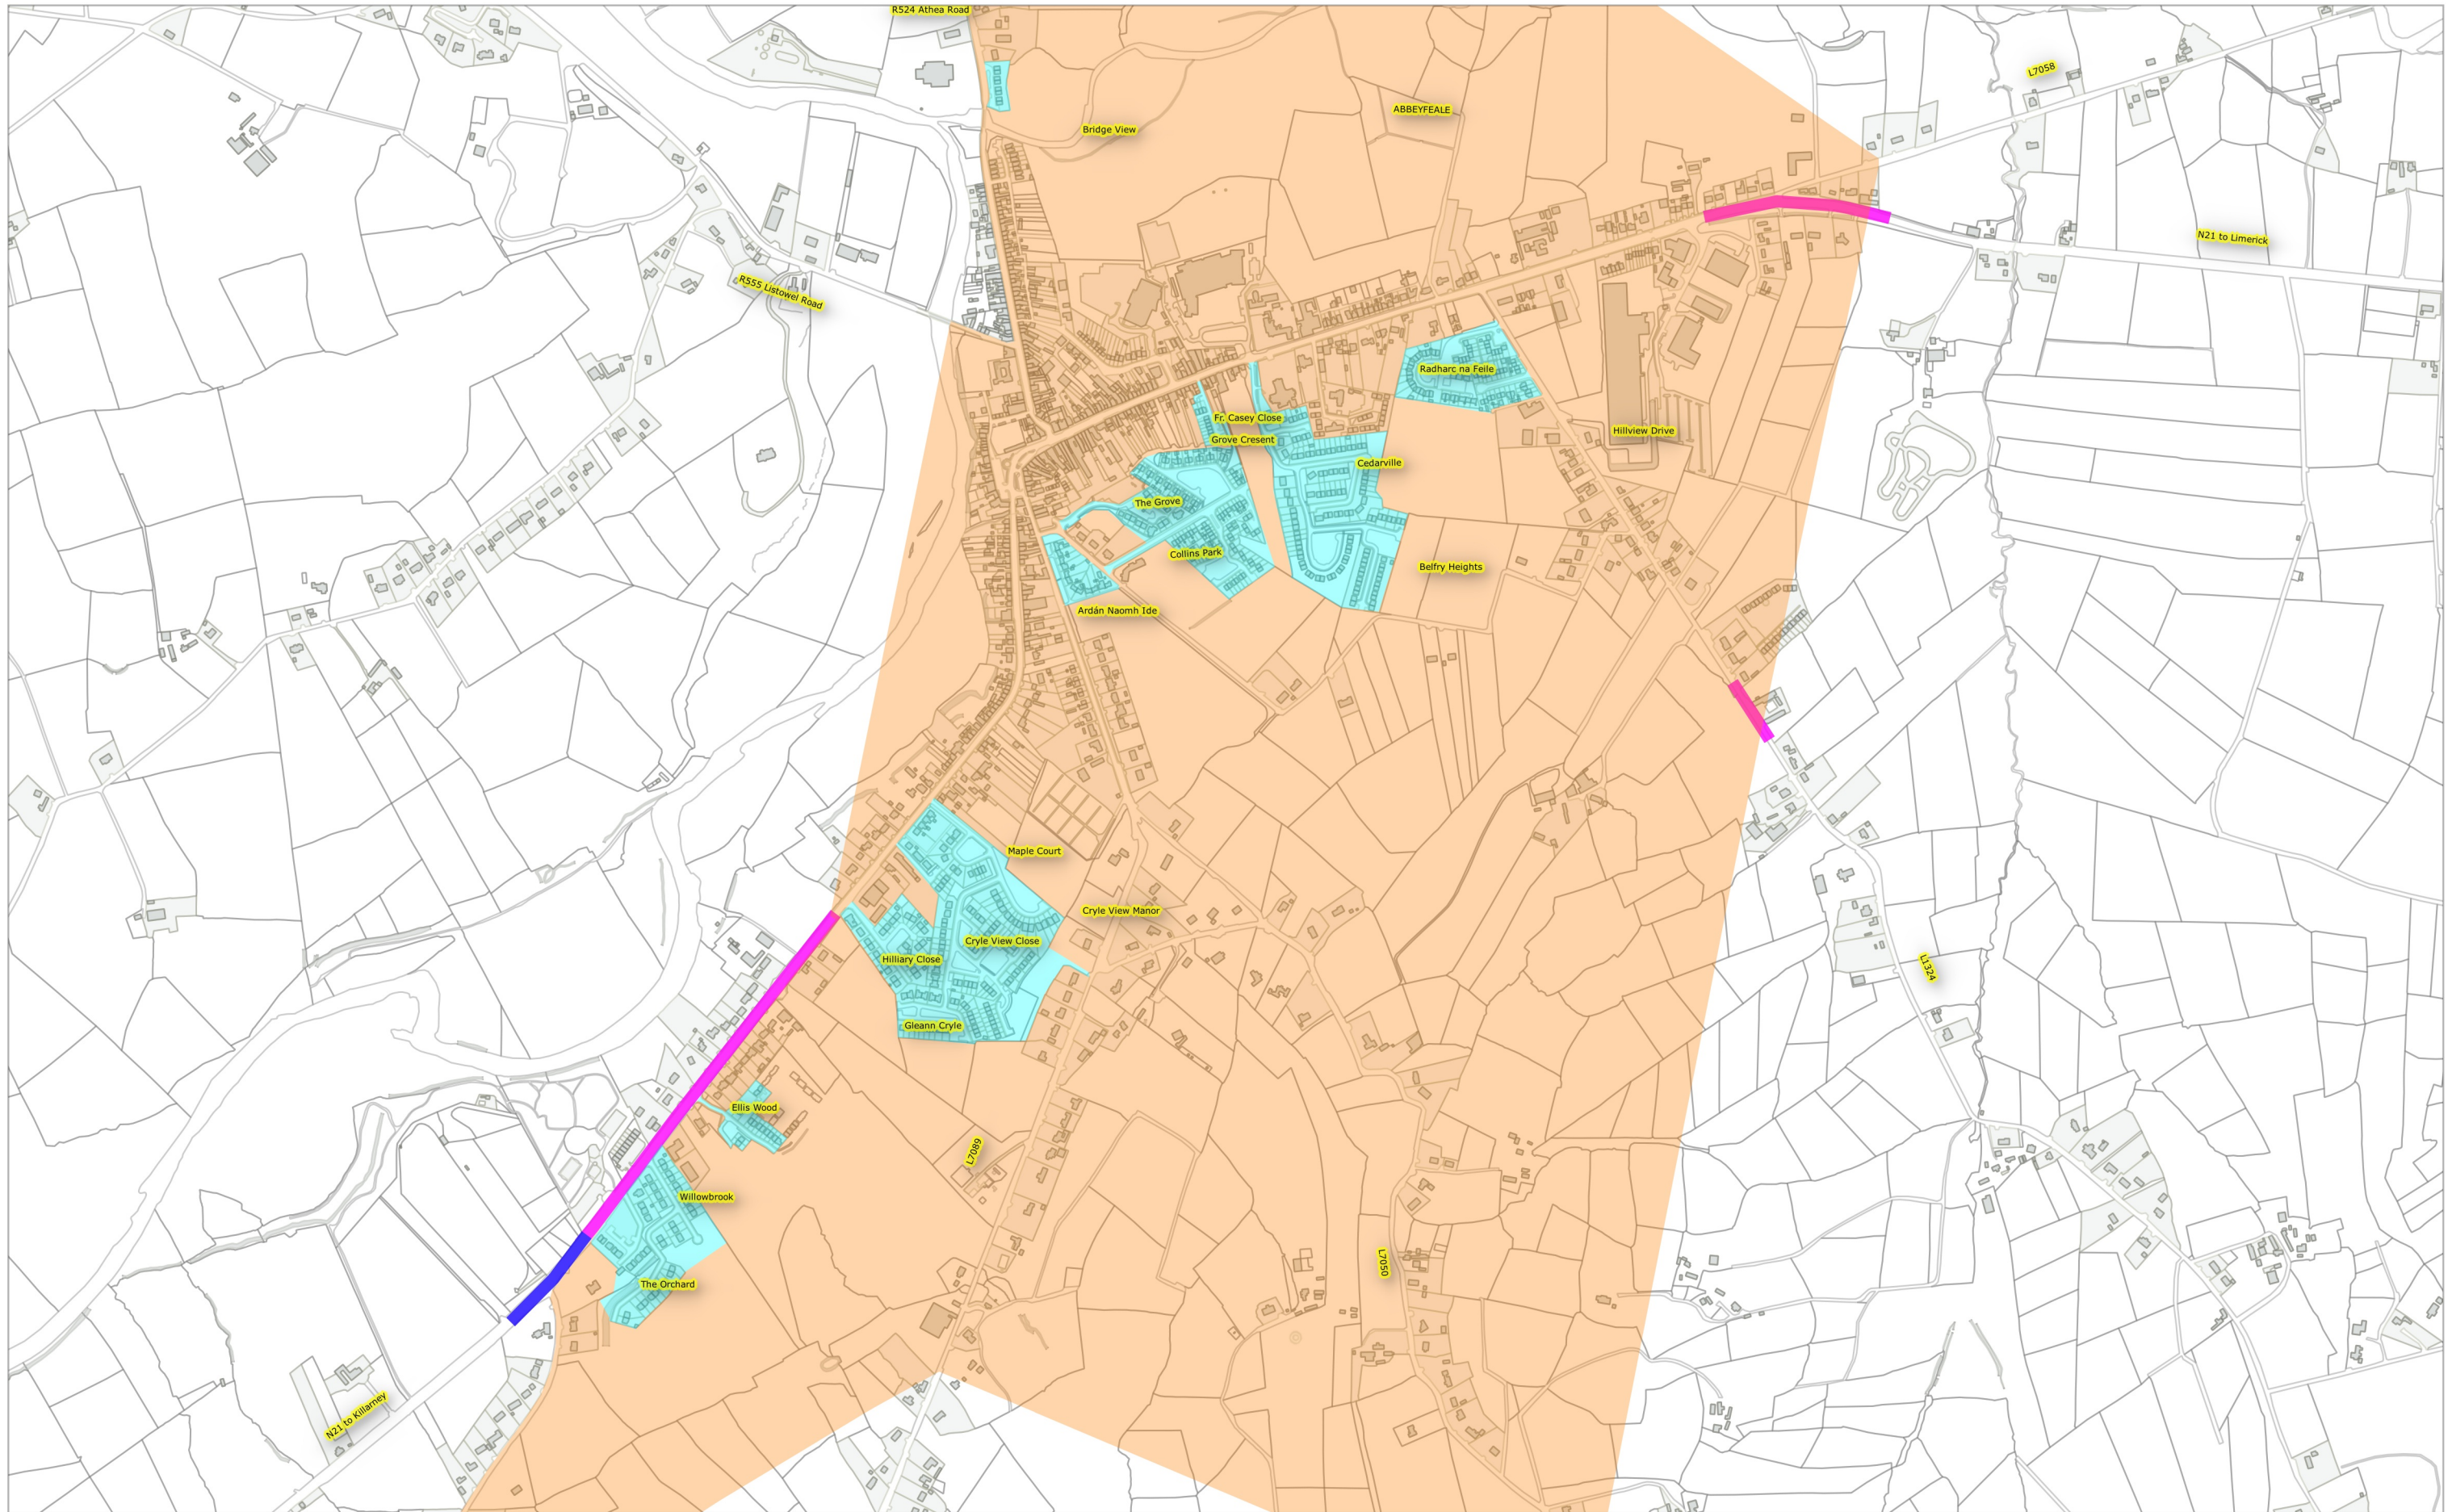

LK-SSL-164 (Map 14)
LK-SSL-165 (Map 15)
LK-SSL-166 (Map 16)
LK-SSL-167 (Map 17)
LK-SSL-168 (Map 18)
LK-SSL-169 (Map 19)

Newcastle West MD

Location

Drawing No.

Abbeyfeale
Athea

LK-SSL-159
LK-SSL-160

Special Speed Zone	Special Speed Area	Periodic Special Speed Limits
 Extents of 60km/h	 Extents of 100km/h	 Extents of 50km/h
 Extents of 50km/h	 Extents of 80km/h	 Extents of 30km/h
 Extents of 30km/h	 Extents of 60km/h	
	 Extents of 50km/h	
	 Extents of 30km/h	

Special Speed Zone	Special Speed Area	Periodic Special Speed Limits
 Extents of 60km/h	 Extents of 100km/h	 Extents of 50km/h
 Extents of 50km/h	 Extents of 80km/h	 Extents of 30km/h
 Extents of 30km/h	 Extents of 60km/h	
	 Extents of 50km/h	
	 Extents of 30km/h	