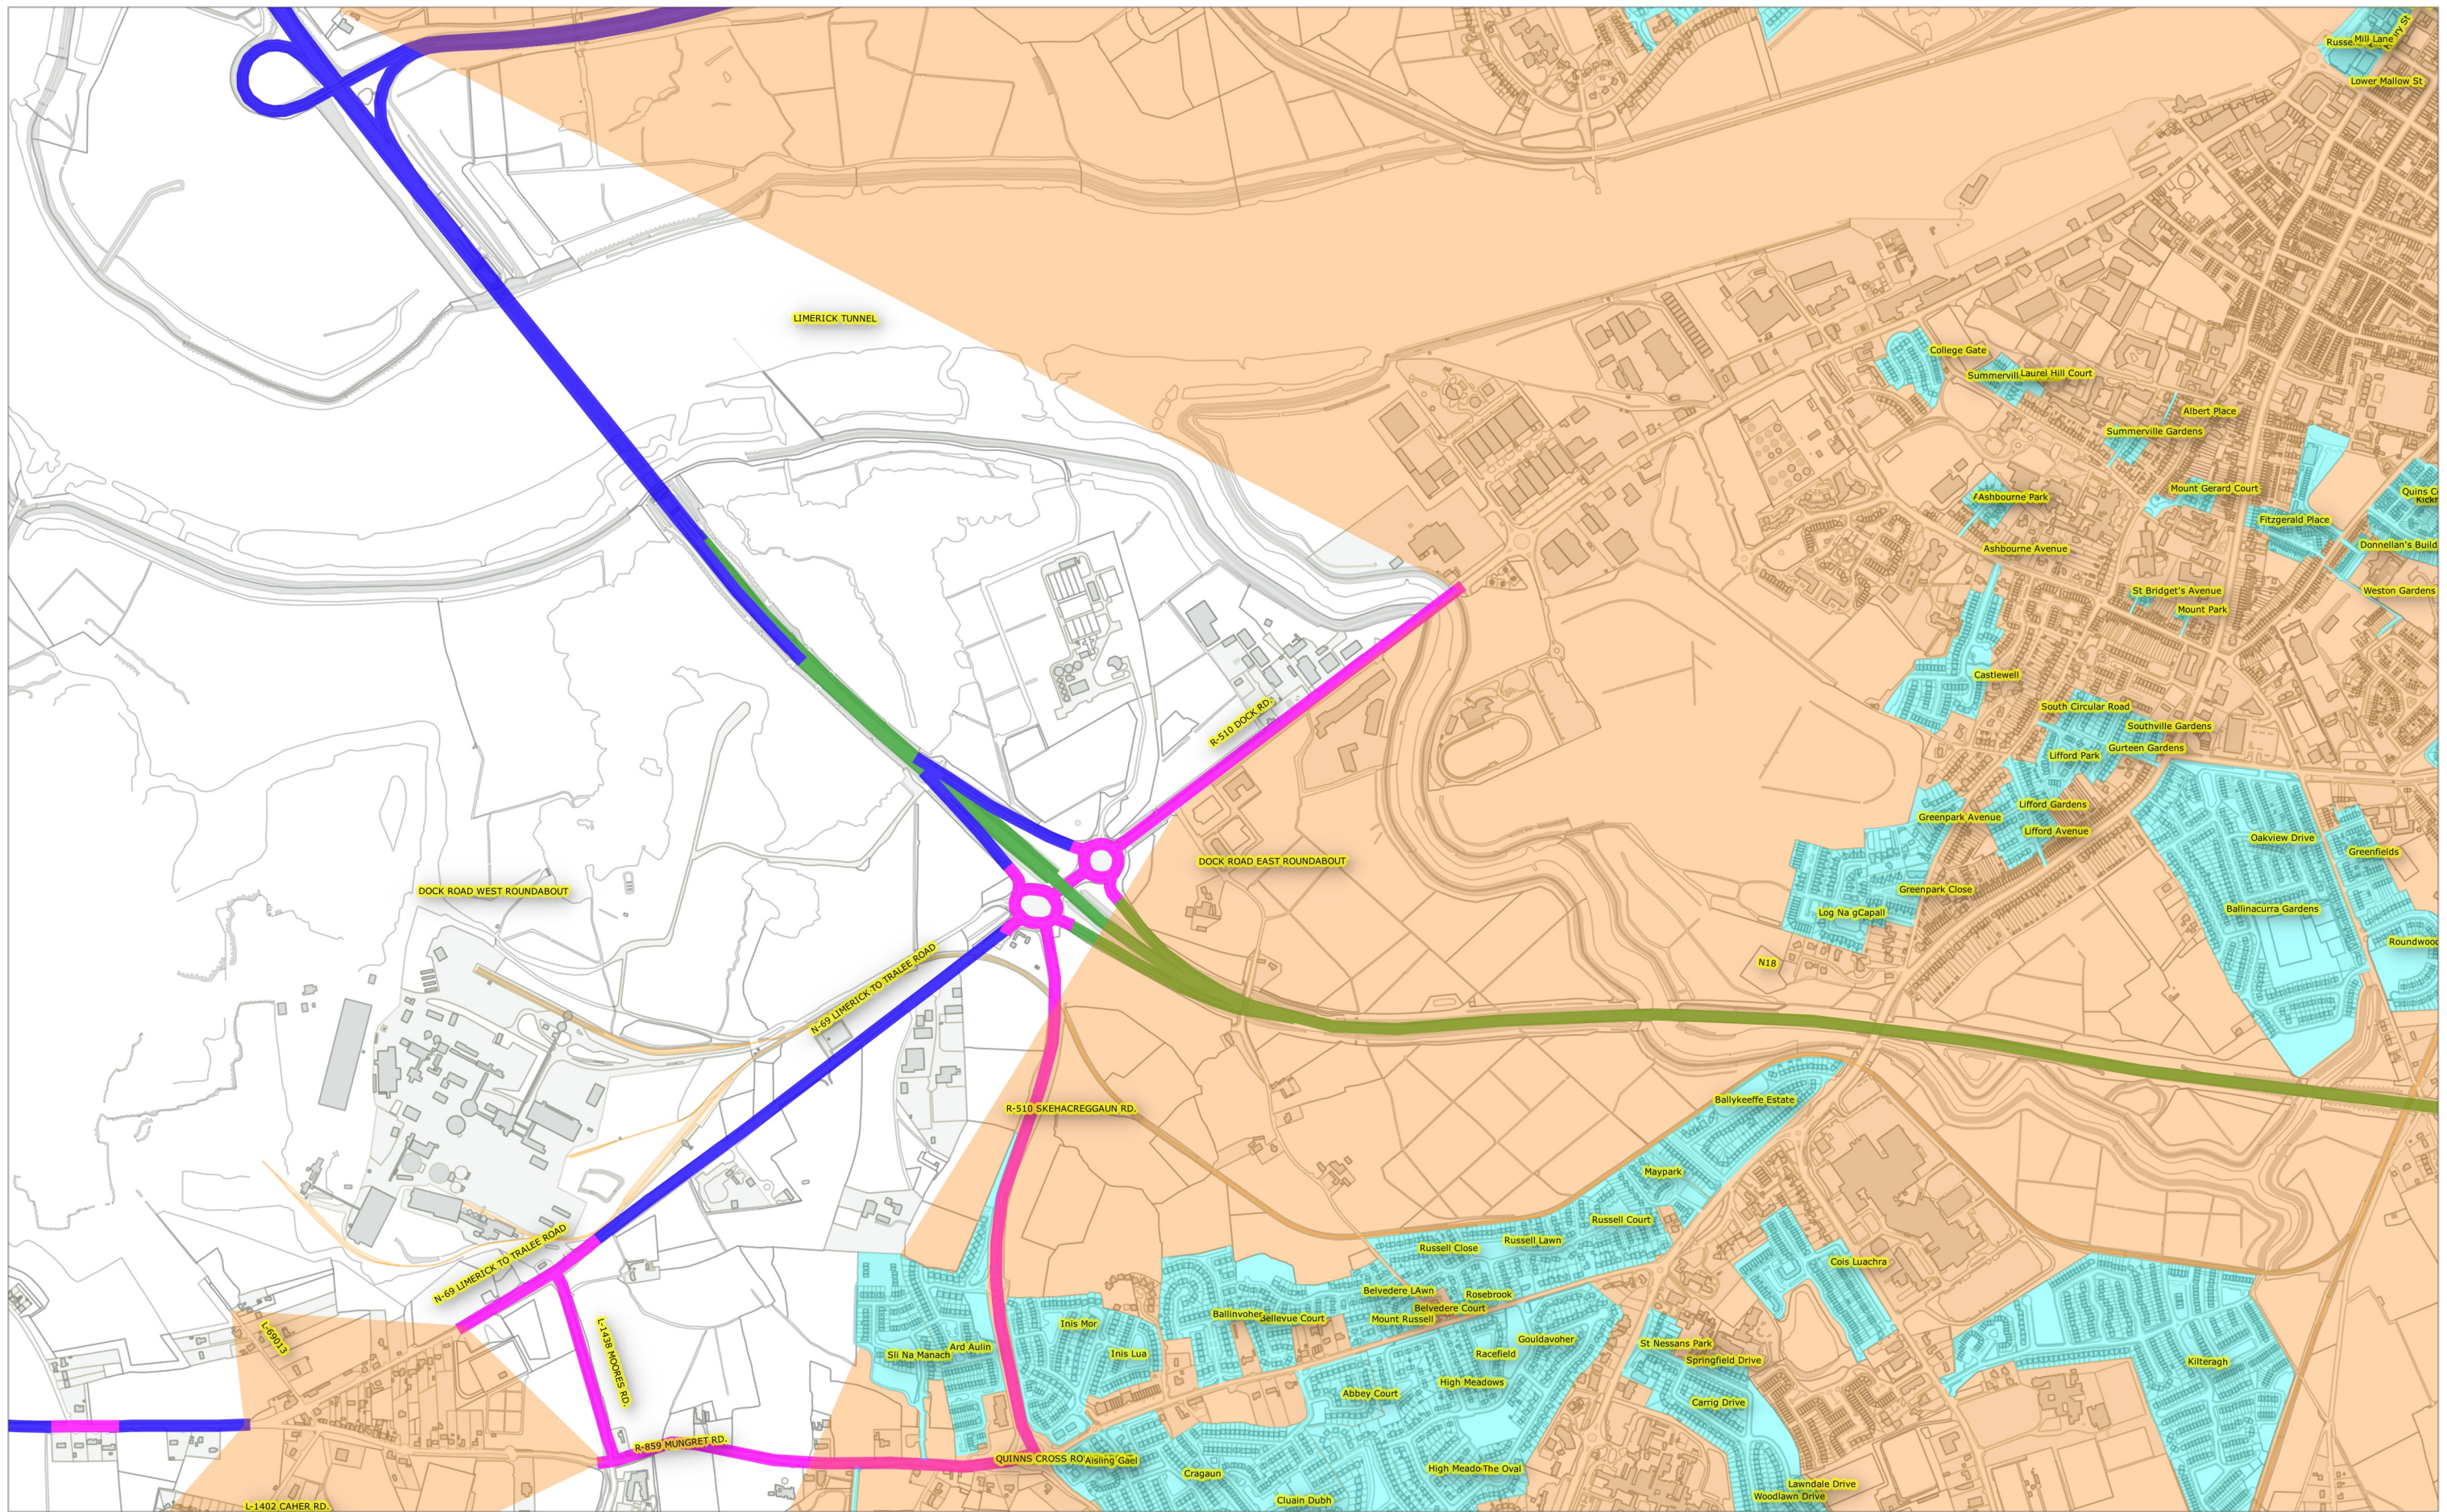

Special Speed Zone	Special Speed Area	Periodic Special Speed Limits
Extents of 60km/h	Extents of 100km/h	Extents of 50km/h
Extents of 50km/h	Extents of 80km/h	Extents of 30km/h
Extents of 30km/h	Extents of 60km/h	
	Extents of 50km/h	
	Extents of 30km/h