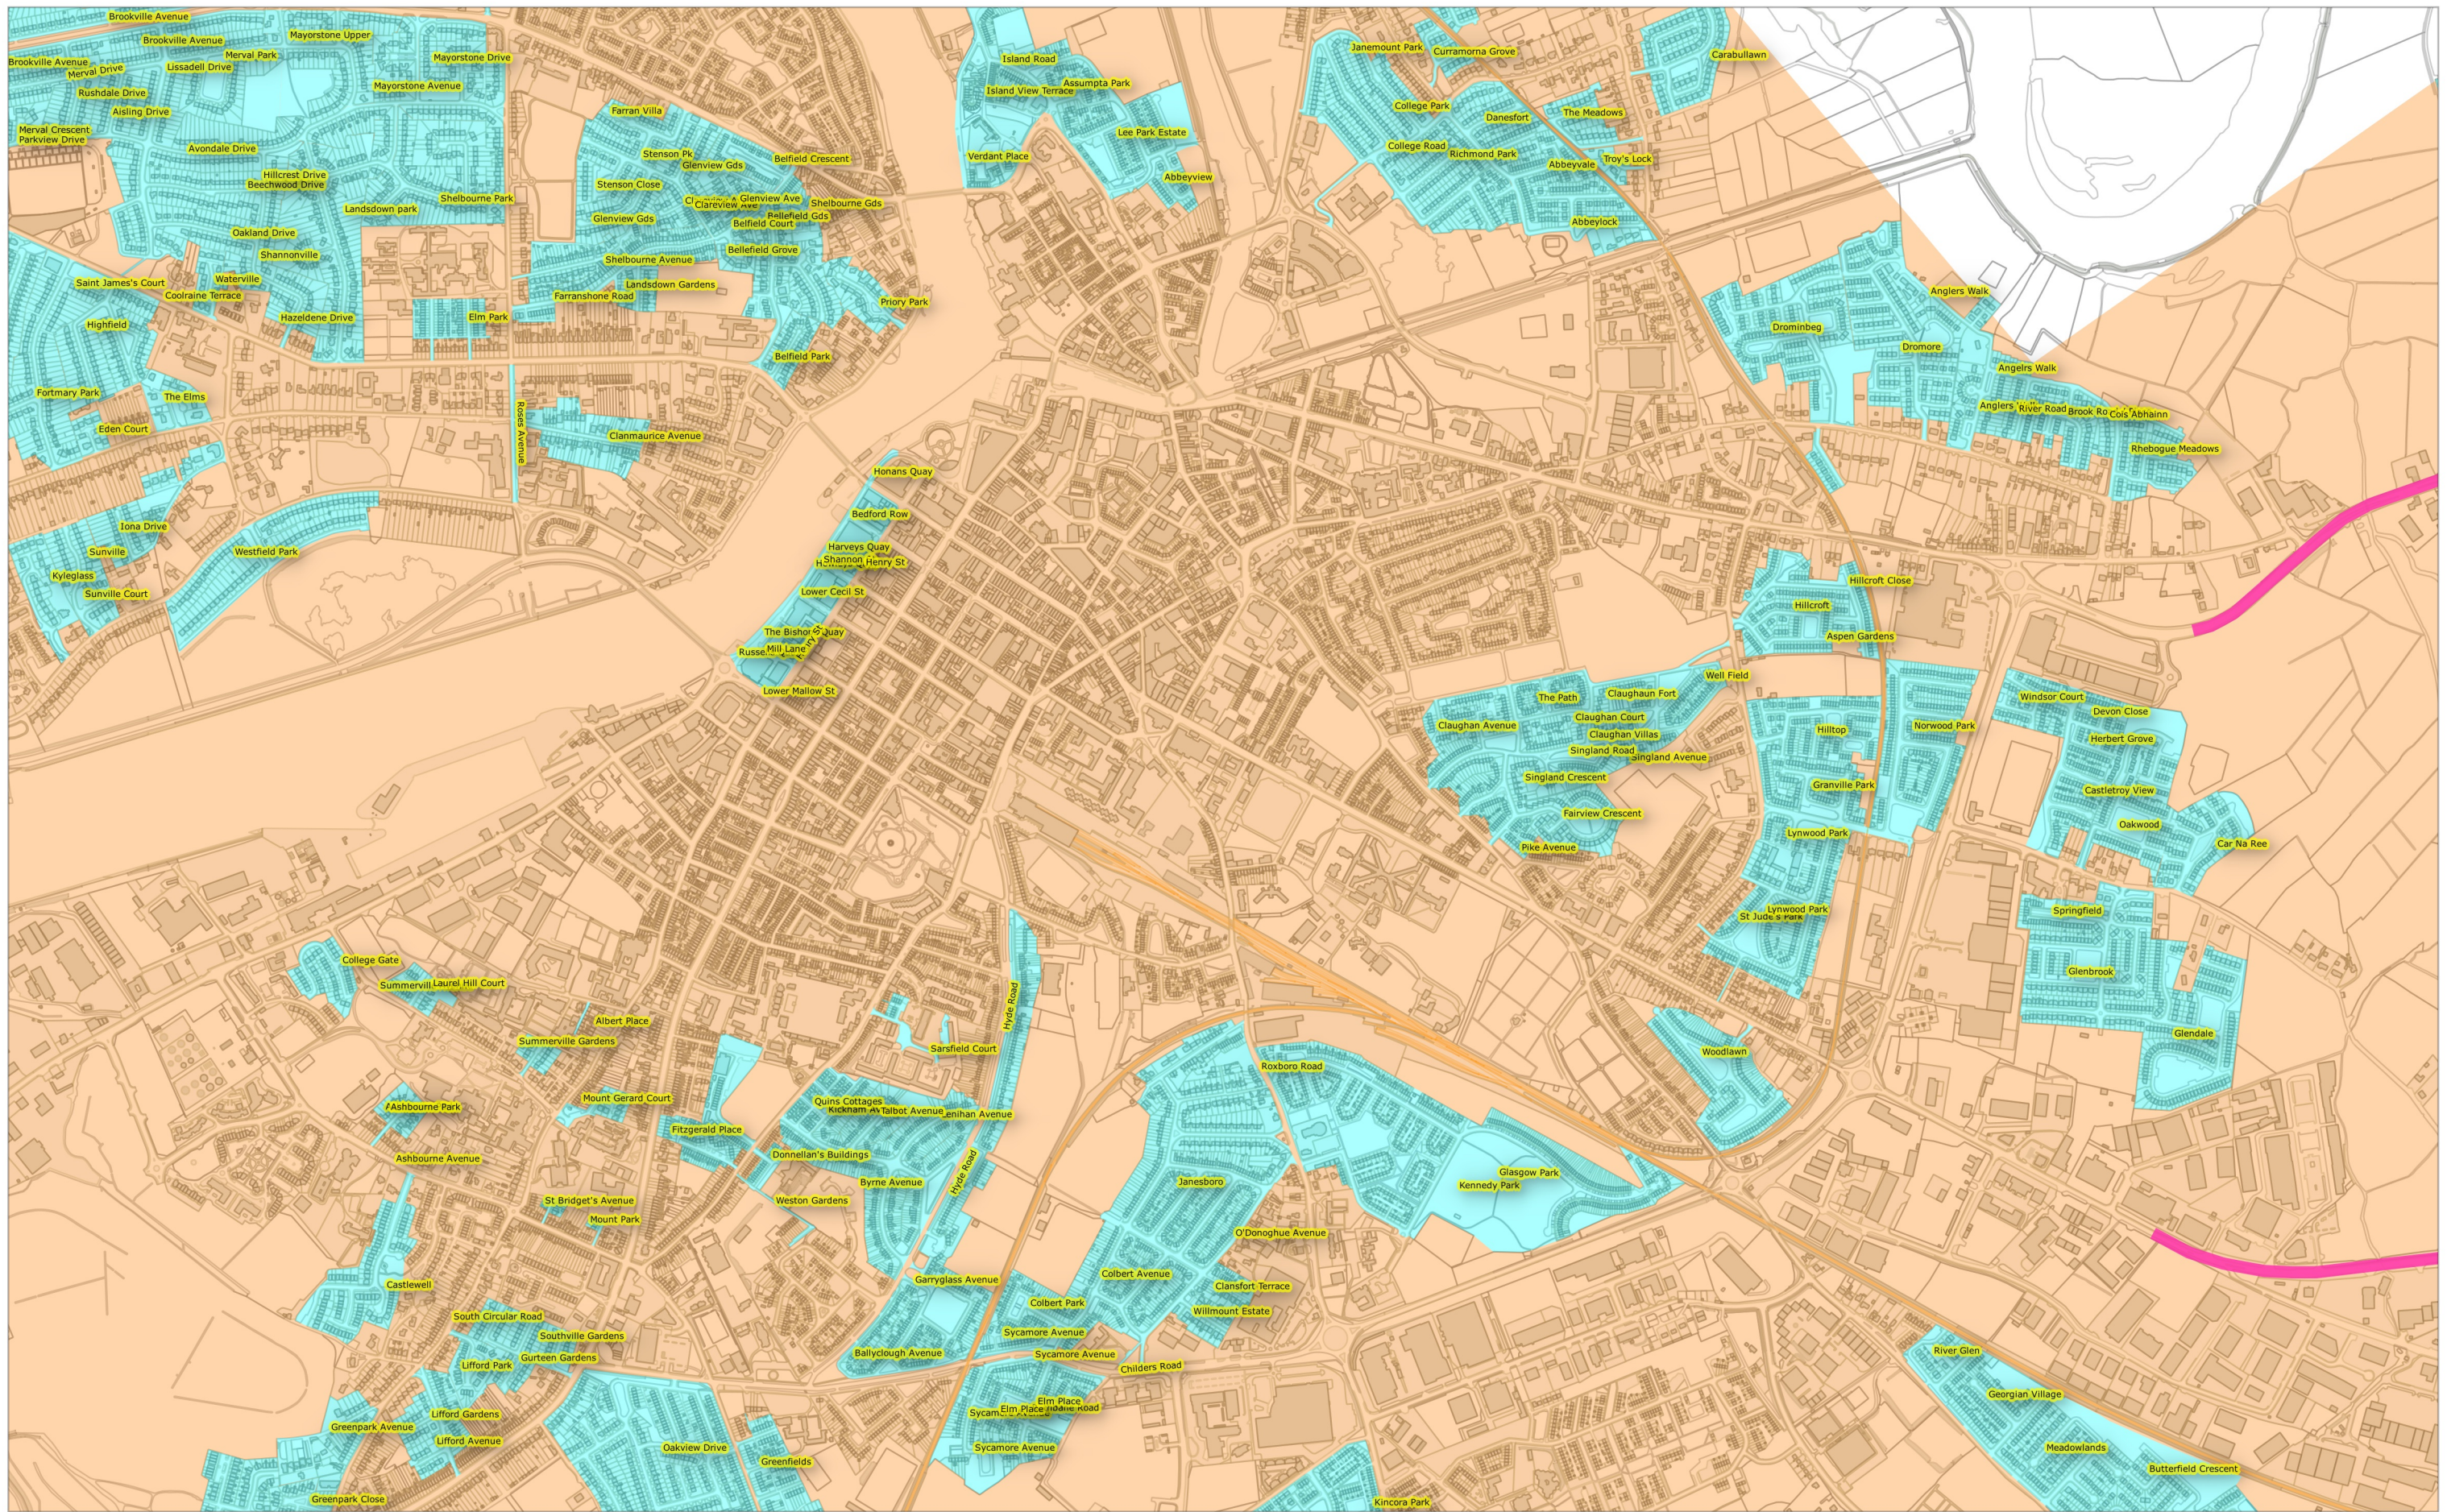

ROAD TRAFFIC SPECIAL SPEED LIMITS
LIMERICK CITY & COUNTY COUNCIL BYE-LAWS 2021

© Ordnance Survey Ireland. All rights reserved. Licence No. 2017/09/CCMA/Limerick City & County Council.

Special Speed Zone	Special Speed Area	Periodic Special Speed Limits
Extents of 60km/h	Extents of 100km/h	Extents of 50km/h
Extents of 50km/h	Extents of 80km/h	Extents of 30km/h
Extents of 30km/h	Extents of 60km/h	
	Extents of 50km/h	
	Extents of 30km/h	

LIMERICK CITY & ENVIRONS 30KPH
MAP 19

Municipal District - Metropolitan District

Scale - NTS

DWG NO - LK-SSL-169