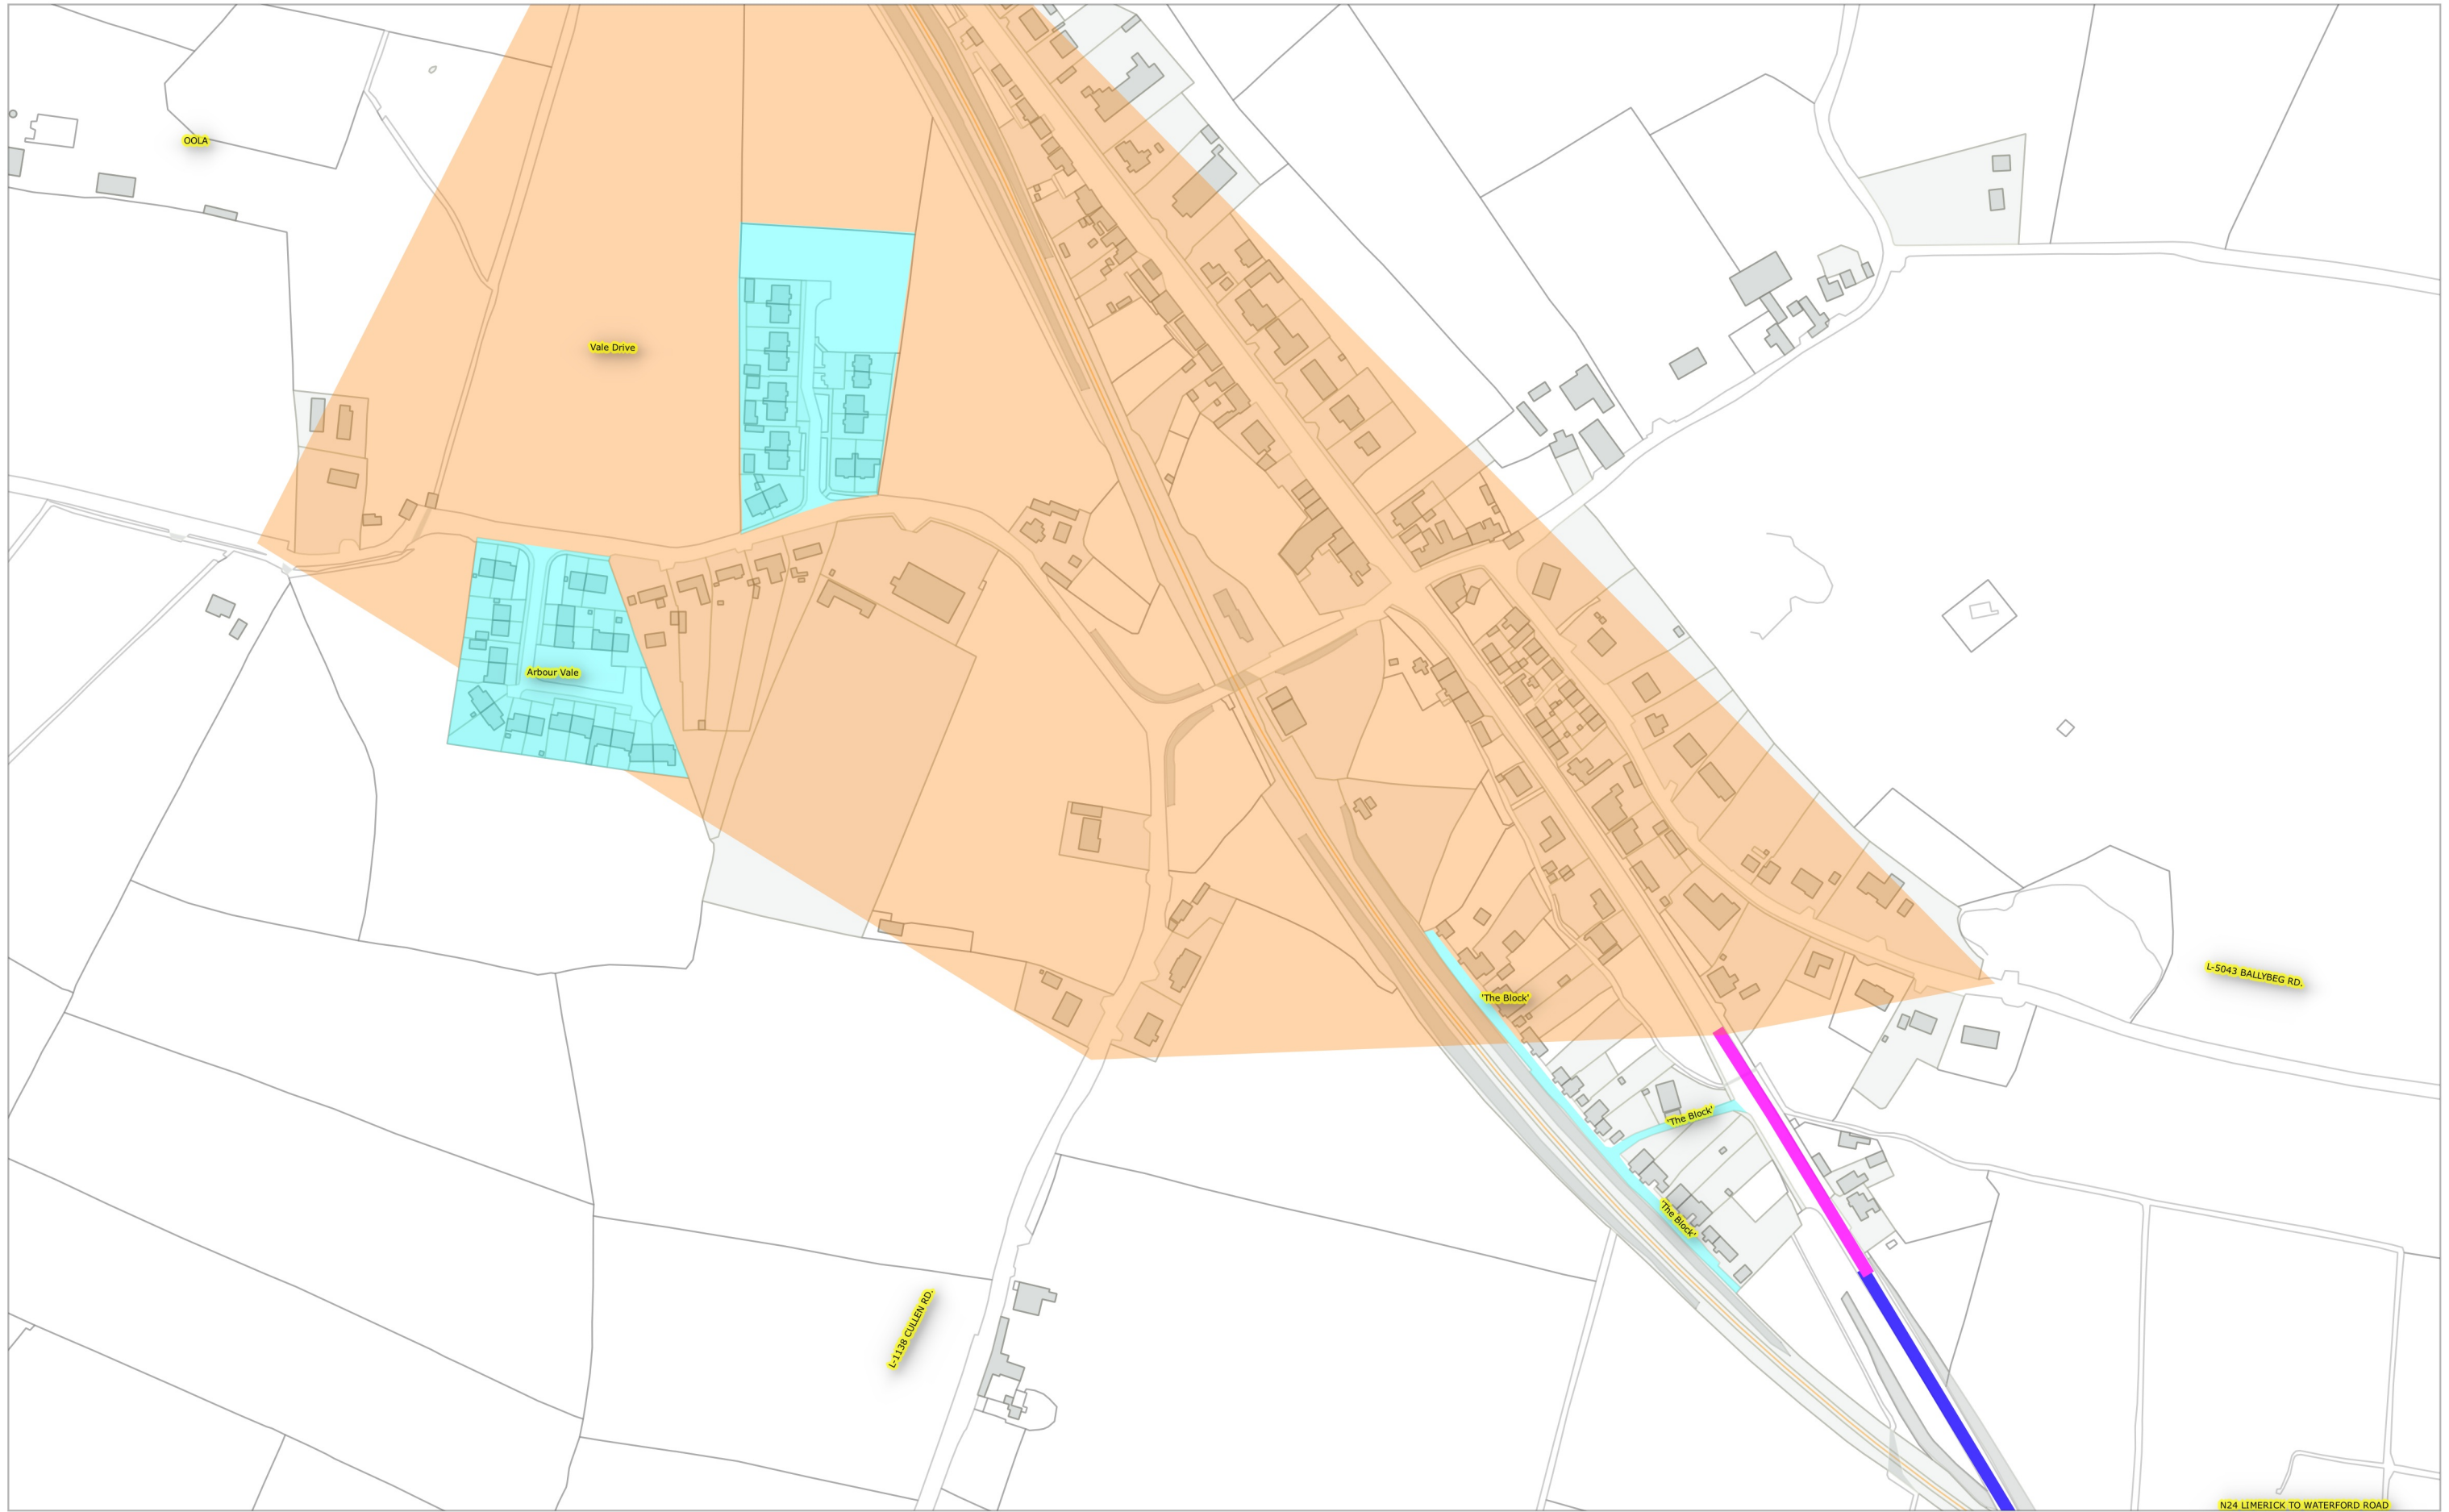

LIMERICK CITY & ENVIRONS 30KPH
MAP 19

Municipal District - Metropolitan District

Scale - NTS

DWG NO - LK-SSL-169

Special Speed Zone	Special Speed Area	Periodic Special Speed Limits
 Extents of 60km/h	 Extents of 100km/h	 Extents of 50km/h
 Extents of 50km/h	 Extents of 80km/h	 Extents of 30km/h
 Extents of 30km/h	 Extents of 60km/h	
	 Extents of 50km/h	
	 Extents of 30km/h	