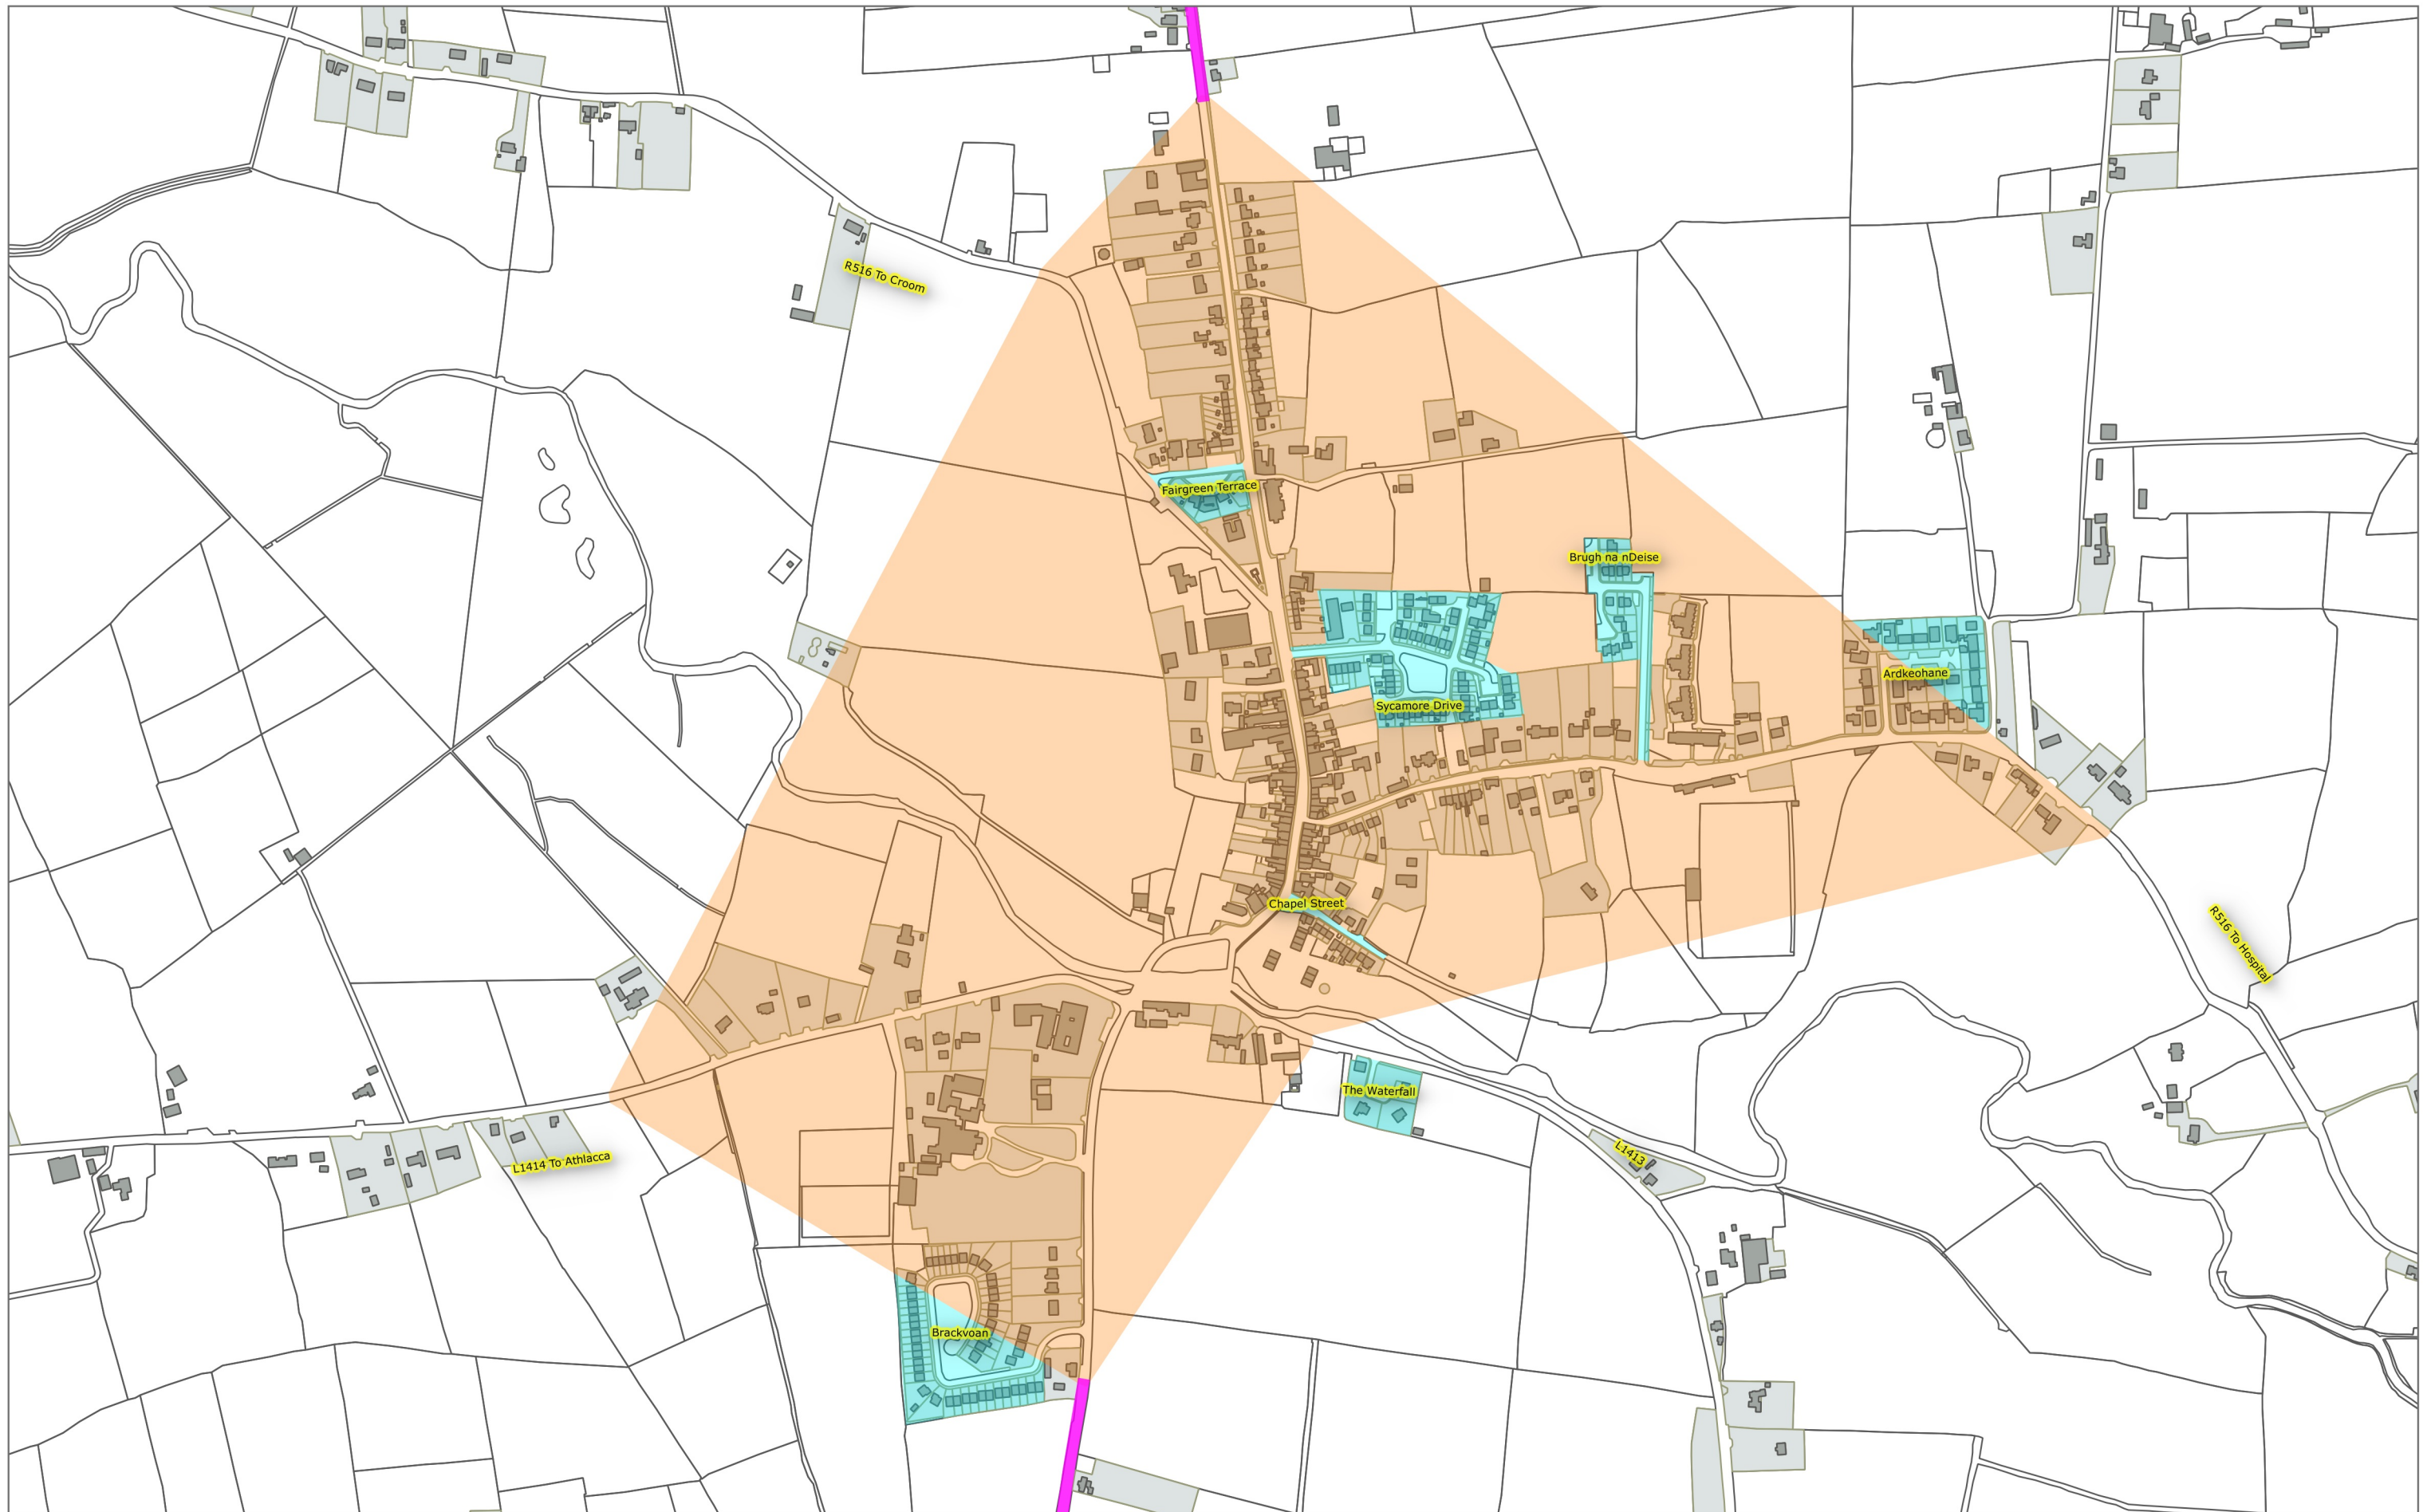

Special Speed Zone	Special Speed Area	Periodic Special Speed Limits
 Extents of 60km/h	 Extents of 100km/h	 Extents of 50km/h
 Extents of 50km/h	 Extents of 80km/h	 Extents of 30km/h
 Extents of 30km/h	 Extents of 60km/h	
	 Extents of 50km/h	
	 Extents of 30km/h	

ATHLACCA 30KM/H

Municipal District - Cappamore Kilmallock

Scale - NTS

DWG NO - LK - SSL - 155

ROAD TRAFFIC SPECIAL SPEED LIMITS
LIMERICK CITY & COUNTY COUNCIL BYE-LAWS 2020

Special Speed Zone	Special Speed Area	Periodic Special Speed Limits
 Extents of 60km/h	 Extents of 100km/h	 Extents of 50km/h
 Extents of 50km/h	 Extents of 80km/h	 Extents of 30km/h
 Extents of 30km/h	 Extents of 60km/h	
	 Extents of 50km/h	
	 Extents of 30km/h	

ROAD TRAFFIC SPECIAL SPEED LIMITS
LIMERICK CITY & COUNTY COUNCIL BYE-LAWS 2020

Special Speed Zone	Special Speed Area	Periodic Special Speed Limits
 Extents of 60km/h	 Extents of 100km/h	 Extents of 50km/h
 Extents of 50km/h	 Extents of 80km/h	 Extents of 30km/h
 Extents of 30km/h	 Extents of 60km/h	
	 Extents of 50km/h	
	 Extents of 30km/h	