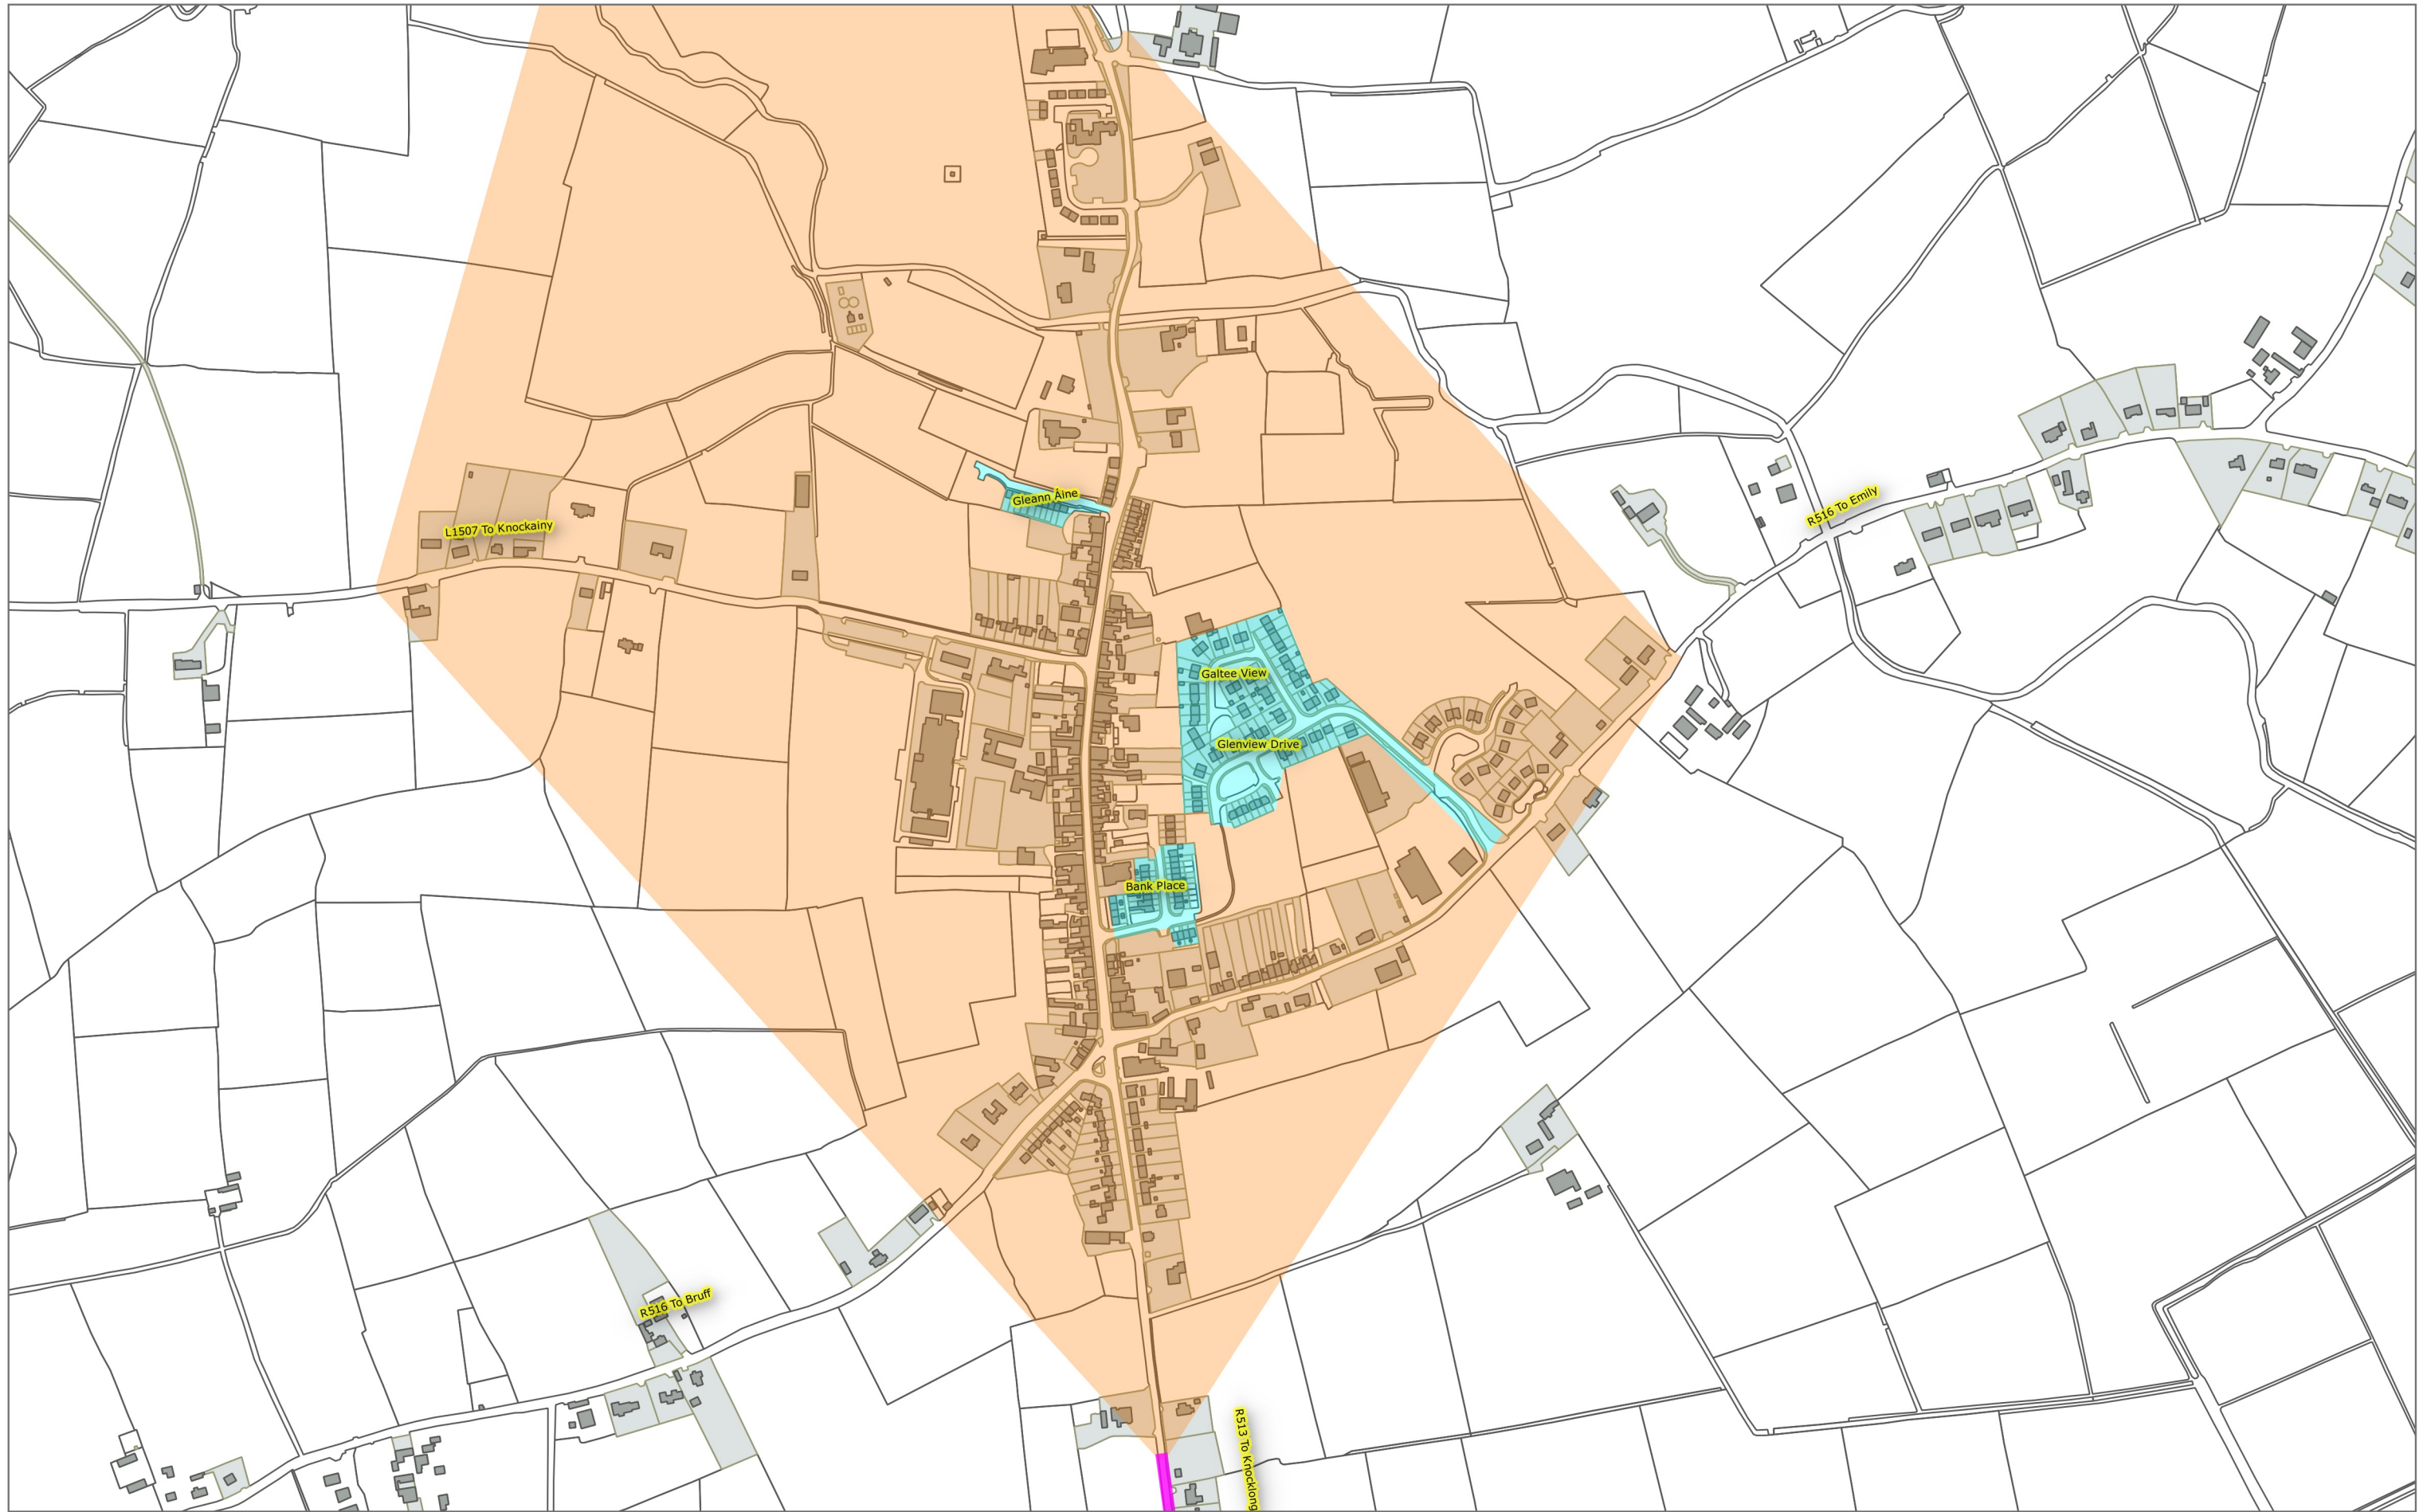

ROAD TRAFFIC SPECIAL SPEED LIMITS
LIMERICK CITY & COUNTY COUNCIL BYE-LAWS 2020

Special Speed Zone	Special Speed Area	Periodic Special Speed Limits
Extents of 60km/h	Extents of 100km/h	Extents of 50km/h
Extents of 50km/h	Extents of 80km/h	Extents of 30km/h
Extents of 30km/h	Extents of 60km/h	
	Extents of 50km/h	
	Extents of 30km/h	

HOSPITAL 30KM/H	
Municipal District - Cappamore Kilmallock	
Scale - NTS	DWG NO - LK - SSL - 157