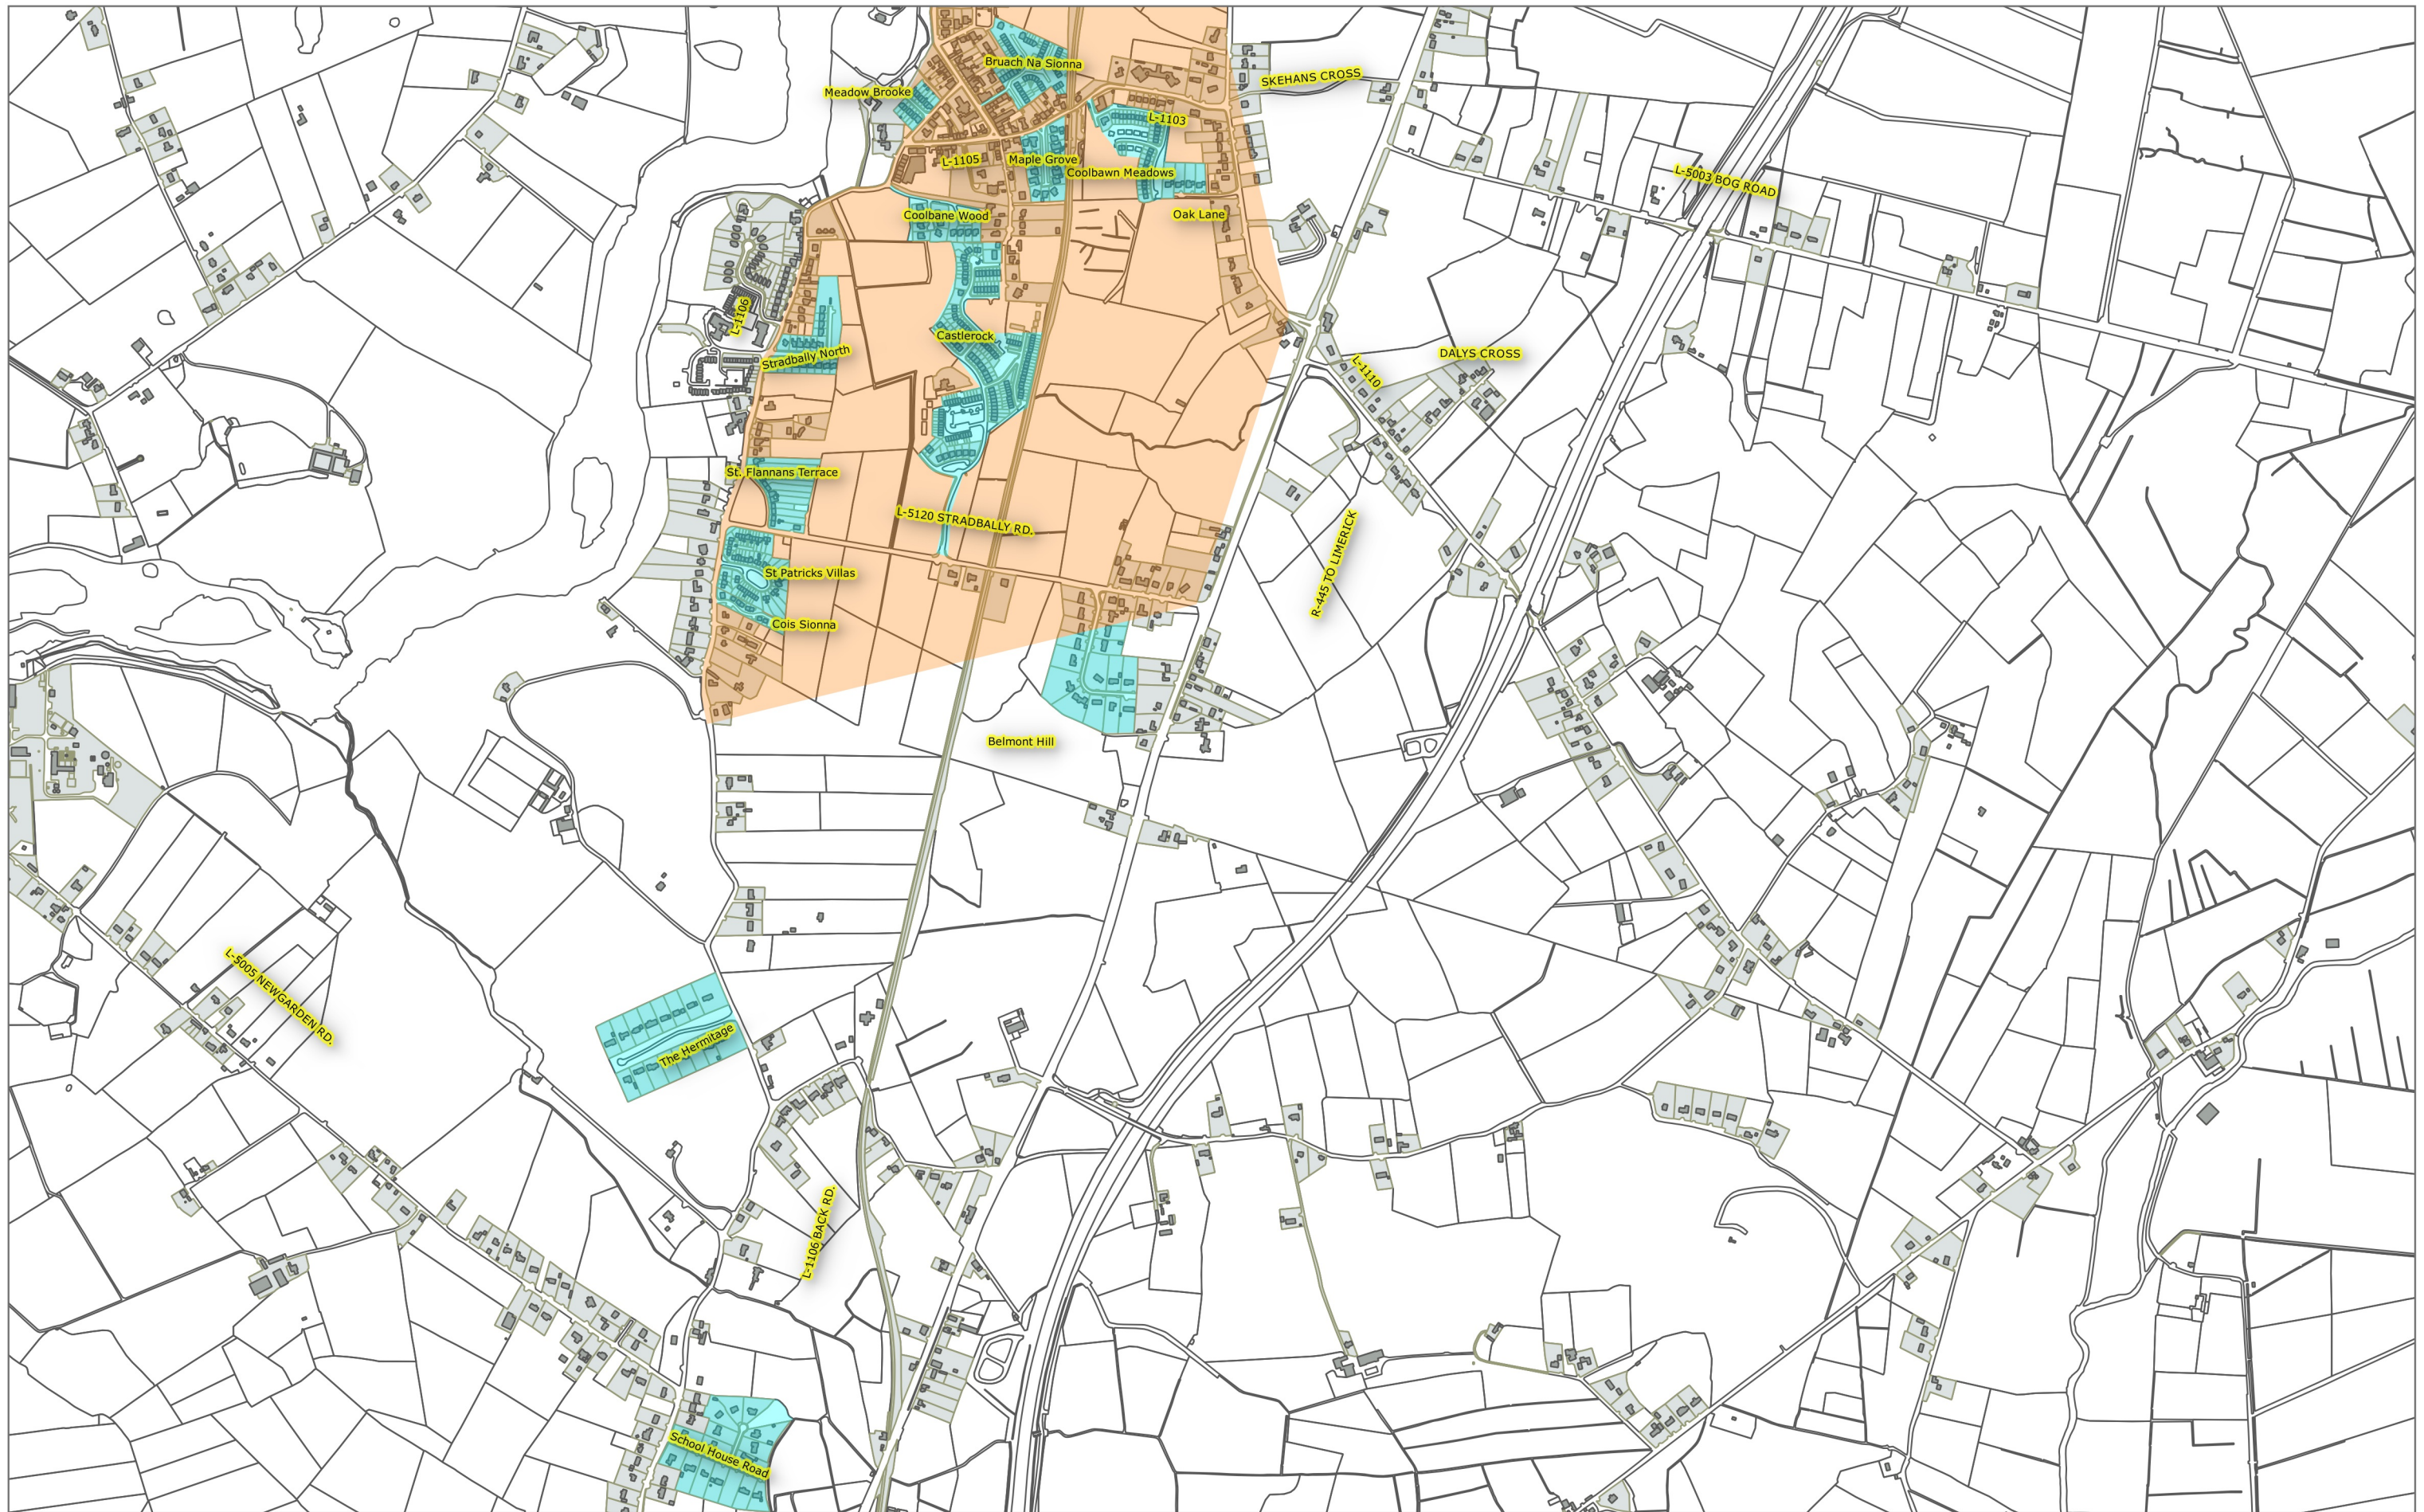

ROAD TRAFFIC SPECIAL SPEED LIMITS
LIMERICK CITY & COUNTY COUNCIL BYE-LAWS 2020

Special Speed Zone	Special Speed Area	Periodic Special Speed Limits
Extents of 60km/h	Extents of 100km/h	Extents of 50km/h
Extents of 50km/h	Extents of 80km/h	Extents of 30km/h
Extents of 30km/h	Extents of 60km/h	
	Extents of 50km/h	
	Extents of 30km/h	

LIMERICK CITY & ENVIRONS 30KM/H
MAP 12

Municipal District - Metropolitan District

Scale - NTS

DWG NO - LK - SSL - 140