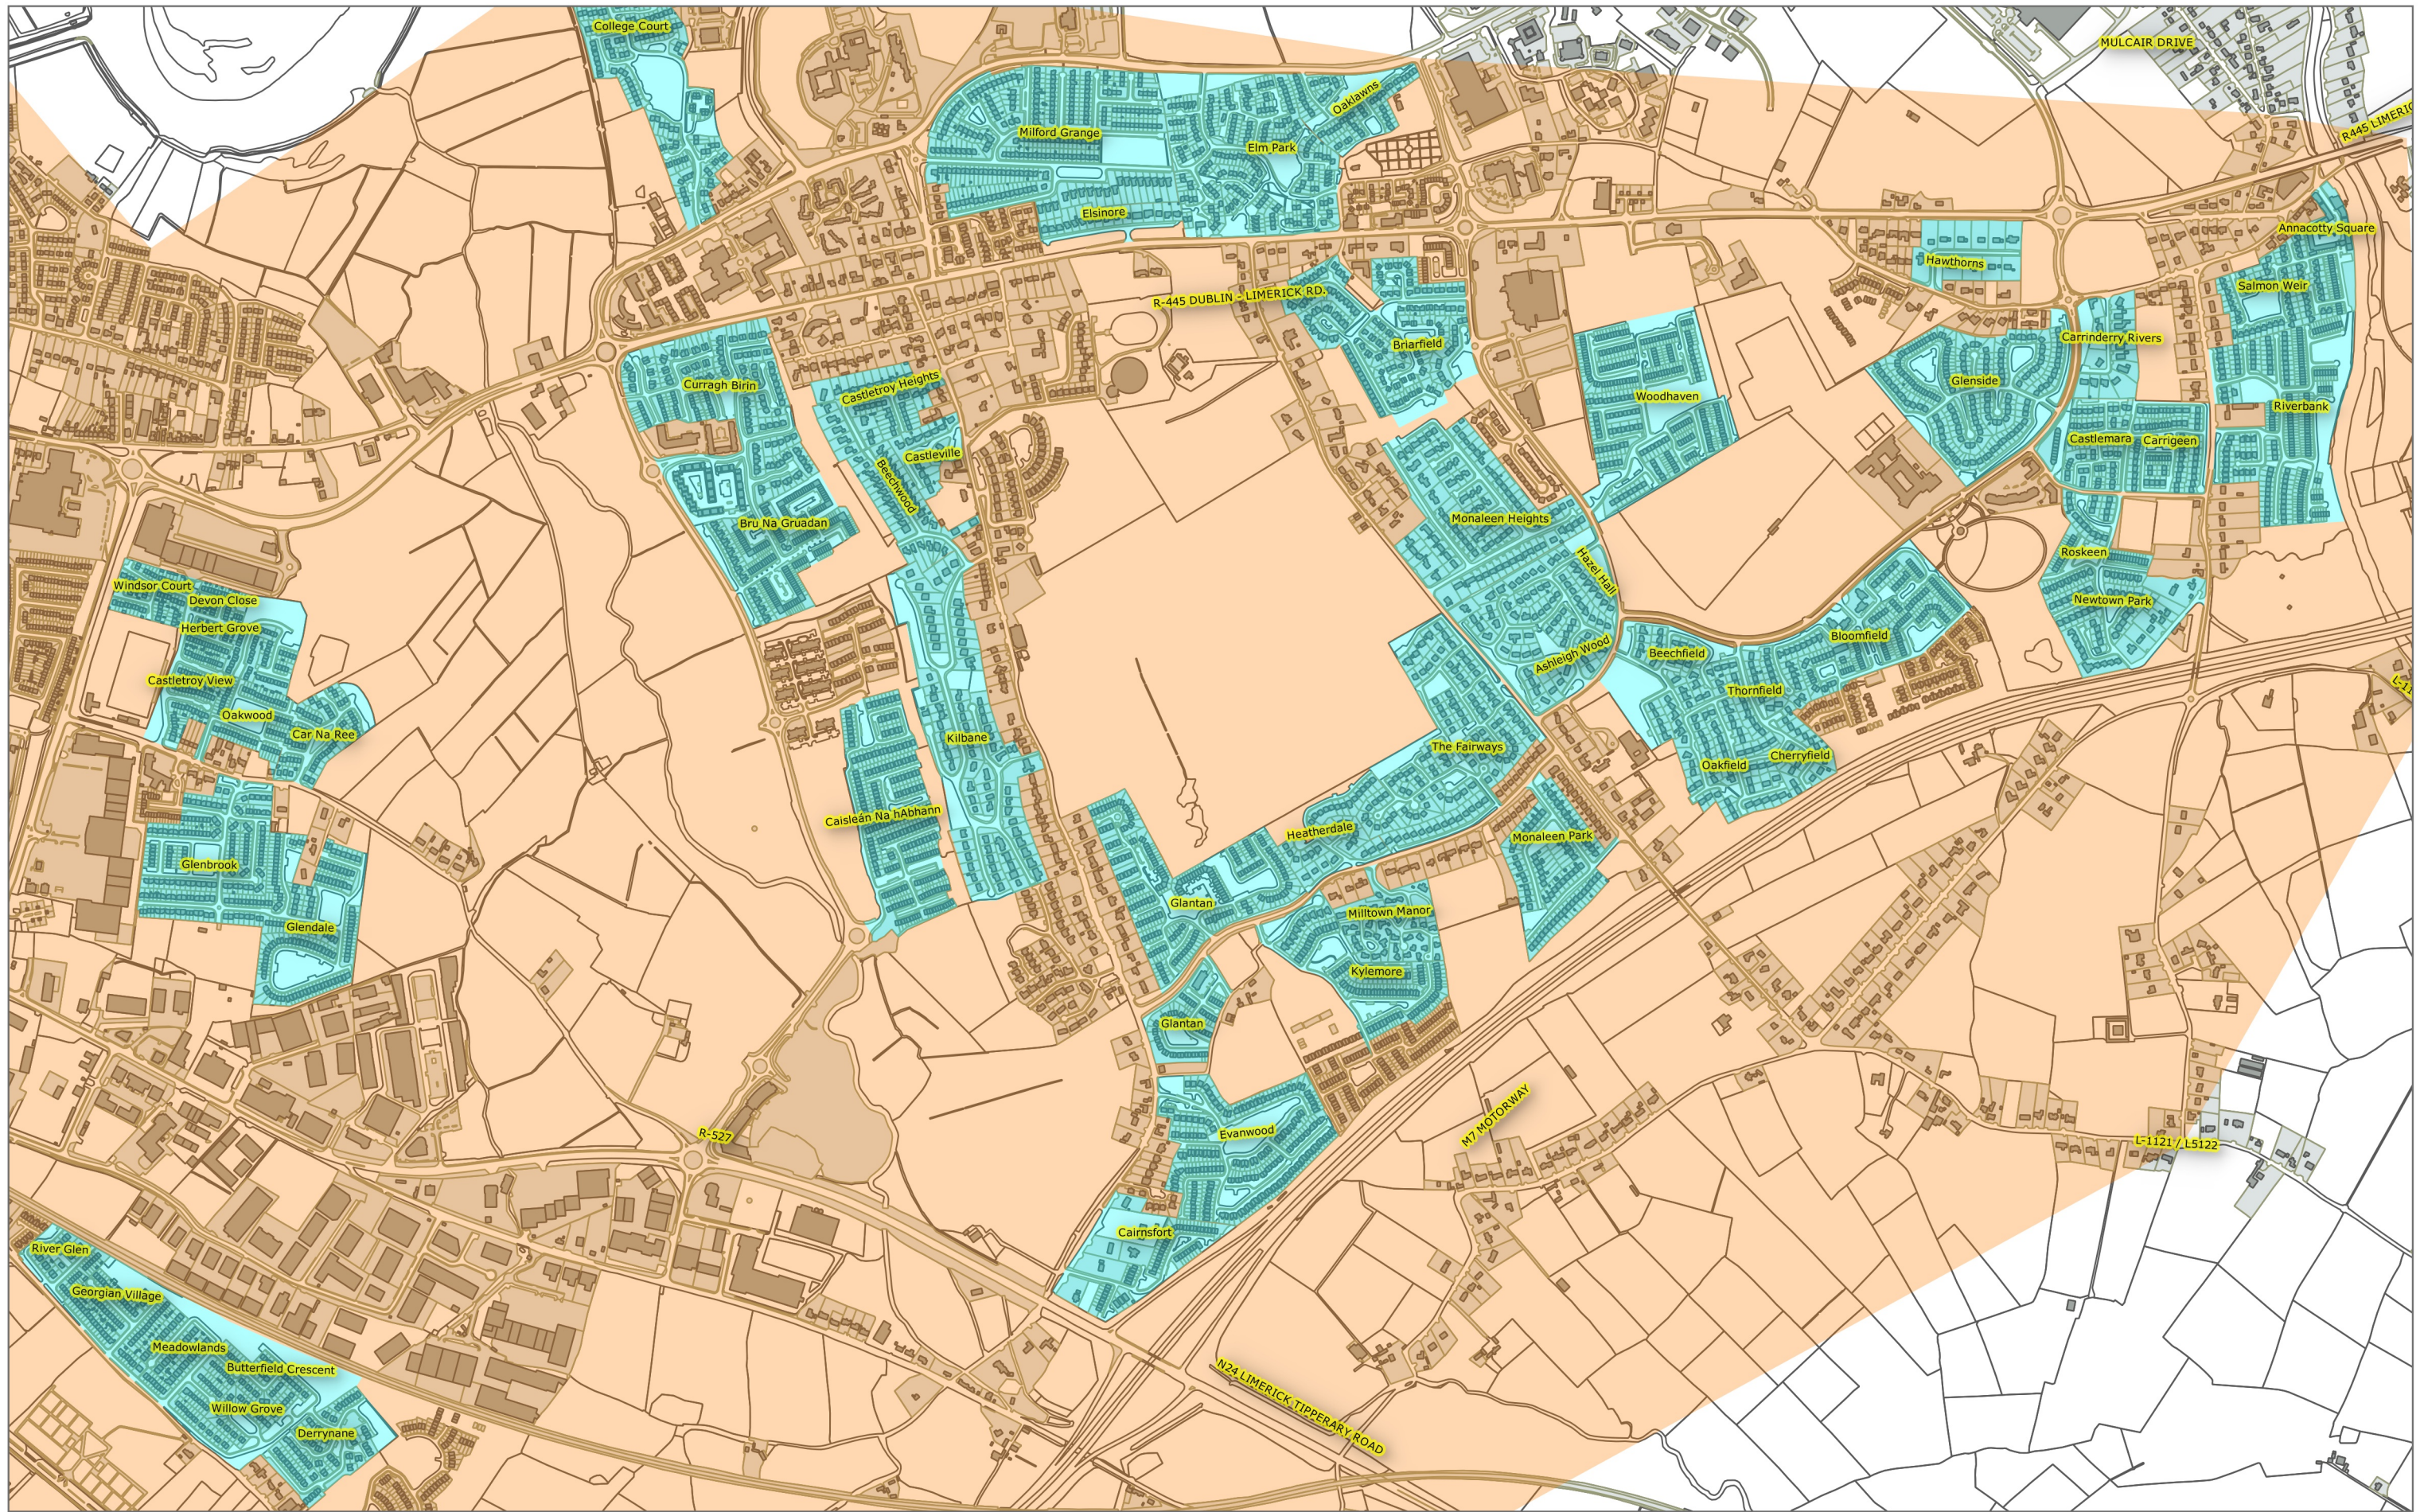

Special Speed Zone	Special Speed Area	Periodic Special Speed Limits
 Extents of 60km/h	 Extents of 100km/h	 Extents of 50km/h
 Extents of 50km/h	 Extents of 80km/h	 Extents of 30km/h
 Extents of 30km/h	 Extents of 60km/h	
	 Extents of 50km/h	
	 Extents of 30km/h	