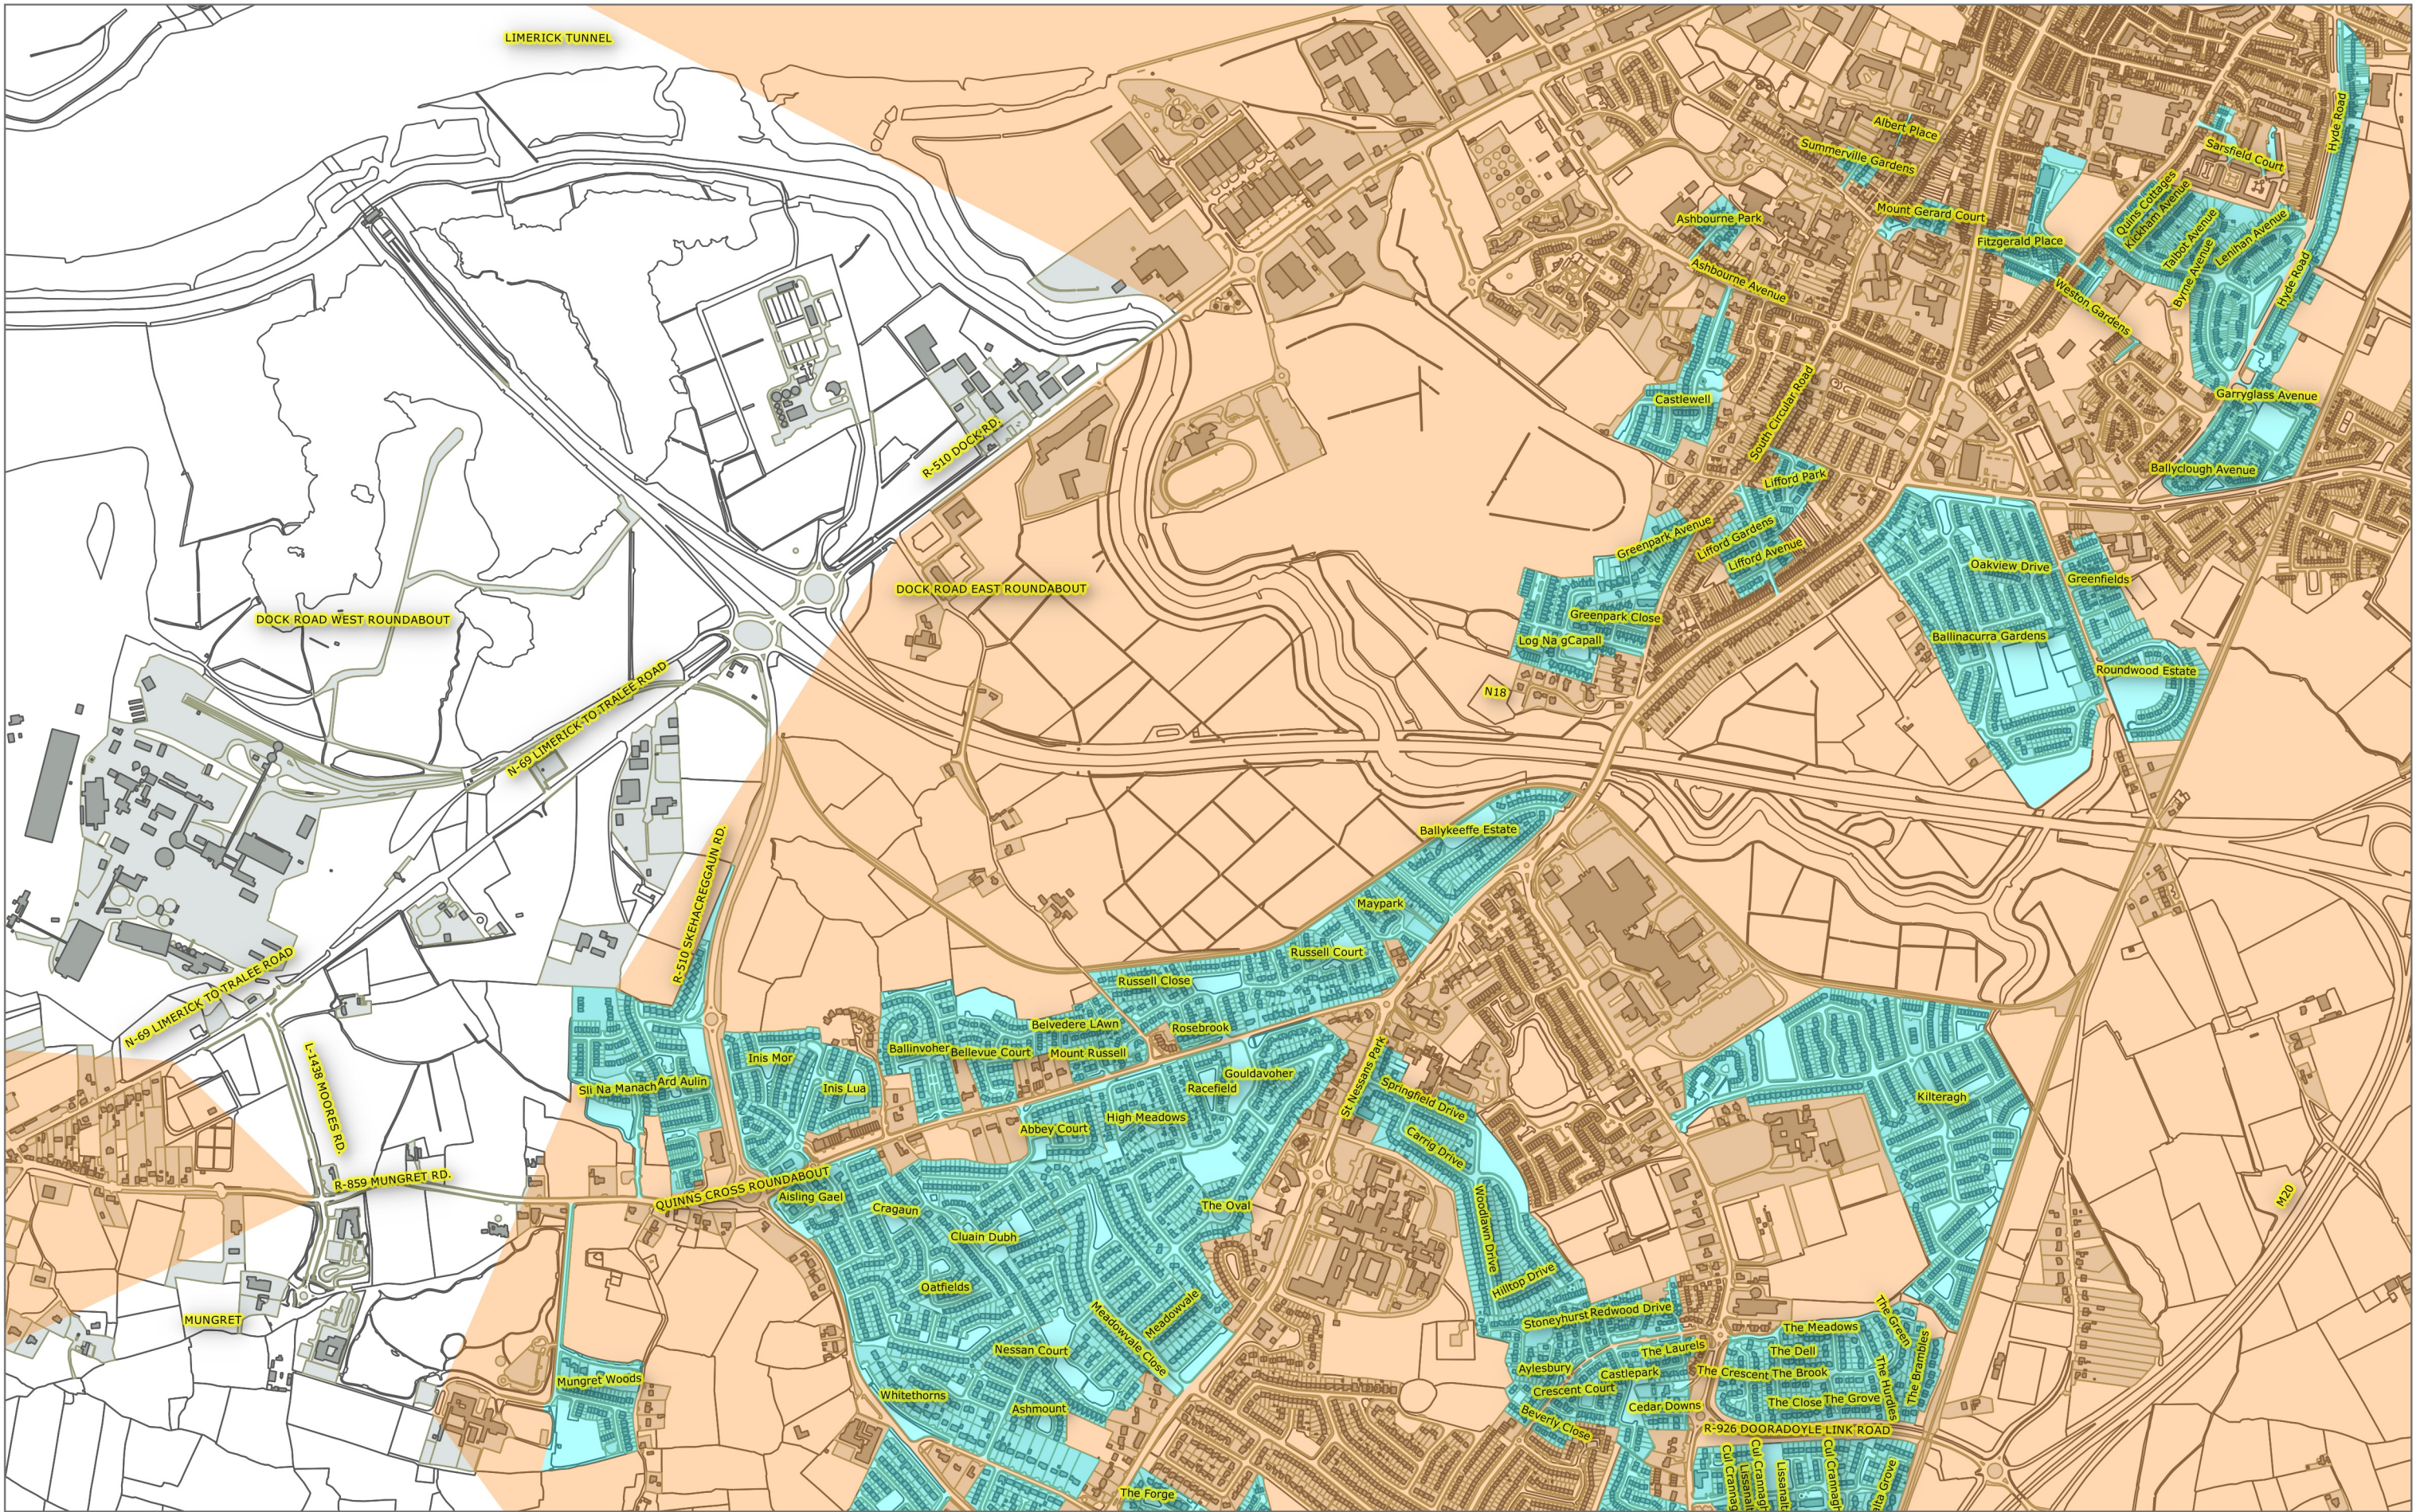

ROAD TRAFFIC SPECIAL SPEED LIMITS
LIMERICK CITY & COUNTY COUNCIL BYE-LAWS 2020

© Ordnance Survey Ireland. All rights reserved. Licence No. 2017/09/CCMA/Limerick City & County Council

Special Speed Zone	Special Speed Area	Periodic Special Speed Limits
 Extents of 60km/h	 Extents of 100km/h	 Extents of 50km/h
 Extents of 50km/h	 Extents of 60km/h	 Extents of 30km/h
 Extents of 30km/h	 Extents of 50km/h	
	 Extents of 30km/h	

LIMERICK CITY & ENVIRONS 30KM/H
MAP 13
 Municipal District - Metropolitan District
 Scale - NTS
 DWG NO - LK - SSL - 141

**ROAD TRAFFIC SPECIAL SPEED LIMITS
LIMERICK CITY & COUNTY COUNCIL BYE-LAWS 2020**

Special Speed Zone	Special Speed Area	Periodic Special Speed Limits
 Extents of 60km/h	 Extents of 100km/h	 Extents of 50km/h
 Extents of 50km/h	 Extents of 80km/h	 Extents of 30km/h
 Extents of 30km/h	 Extents of 60km/h	
	 Extents of 50km/h	
	 Extents of 30km/h	