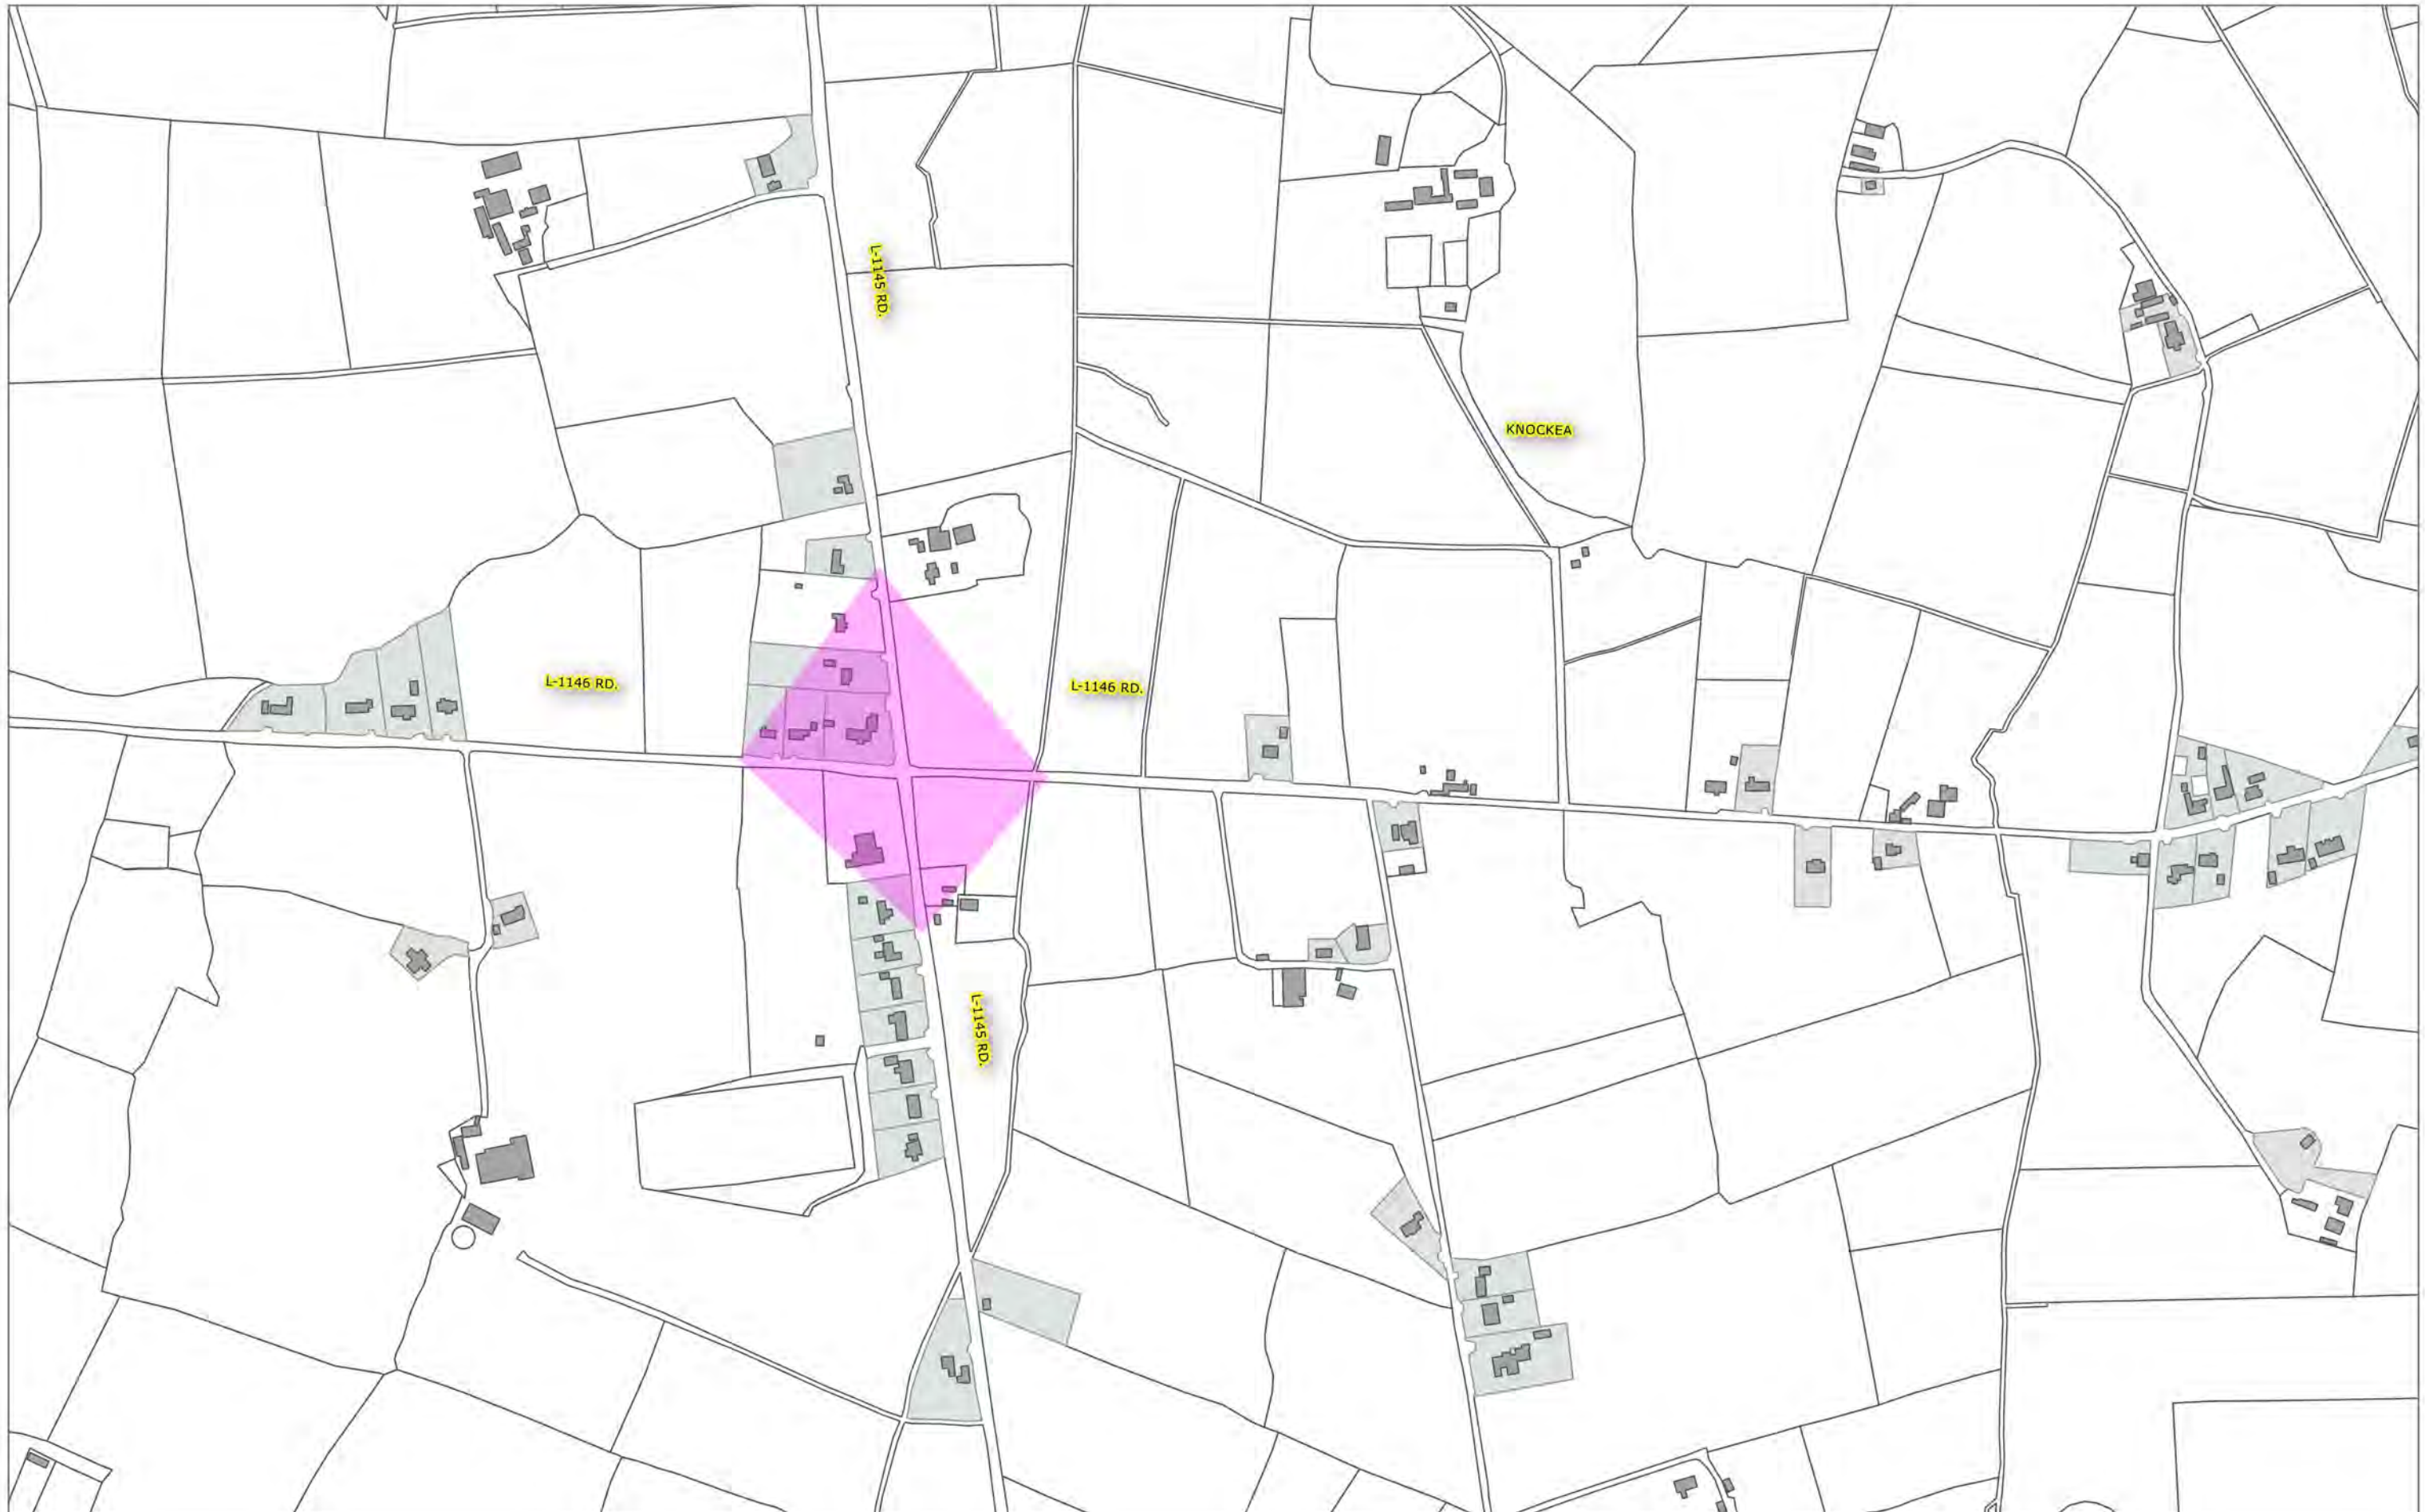

**Periodic Special Speed Limits**

- Extents of 50km/h
- Extents of 30km/h

**KNOCKDOWN**

Municipal District - Newcastle West

Scale - 1:2500

DWG NO - 123456789

**ROAD TRAFFIC SPECIAL SPEED LIMITS  
LIMERICK CITY & COUNTY COUNCIL BYE-LAWS 2018**