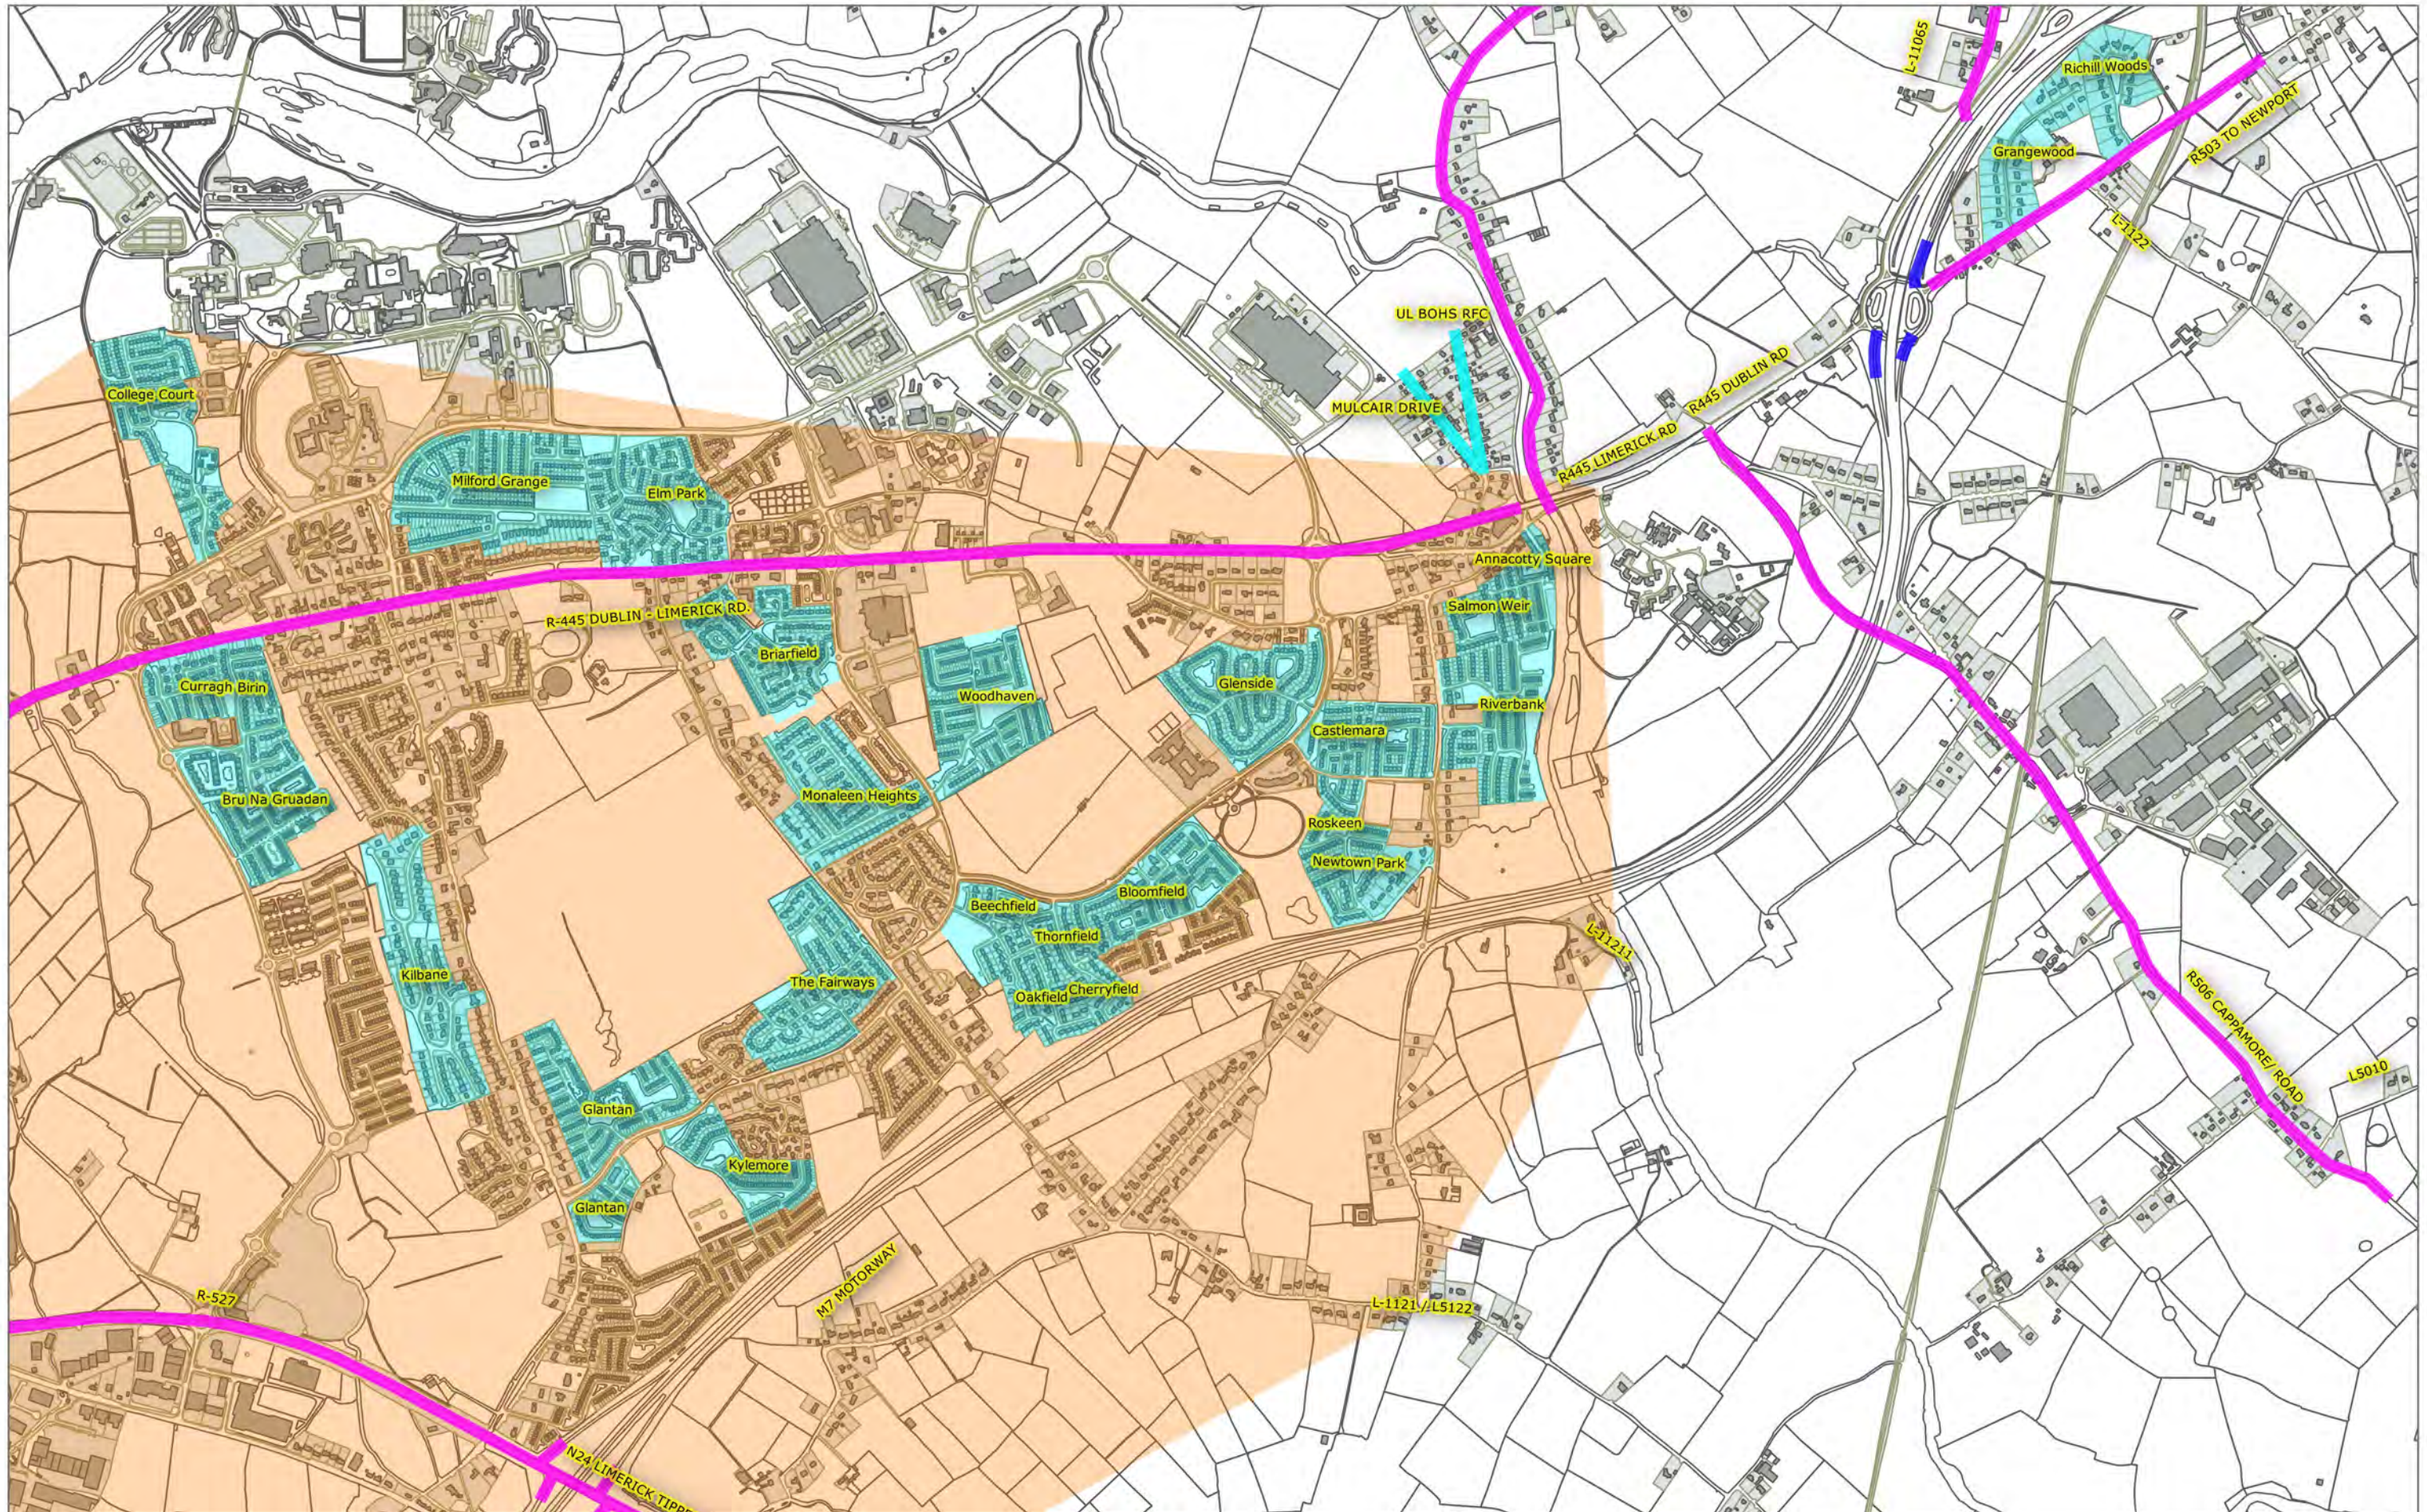

**ROAD TRAFFIC SPECIAL SPEED LIMITS
LIMERICK CITY & COUNTY COUNCIL BYE-LAWS 2018**

© Ordnance Survey Ireland. All rights reserved. Licence No. 2017/09/CCMA/Limerick City & County Council

Special Speed Zone	Special Speed Area	Periodic Special Speed Limits
Extents of 60km/h	Extents of 100km/h	Extents of 50km/h
Extents of 50km/h	Extents of 80km/h	Extents of 30km/h
Extents of 30km/h	Extents of 60km/h	
	Extents of 50km/h	
	Extents of 30km/h	

**LIMERICK CITY & ENVIRONS 30KPH
MAP 7**

Municipal District - Metropolitan District

Scale - N.T.S.   DWG NO - LK-SSL-100