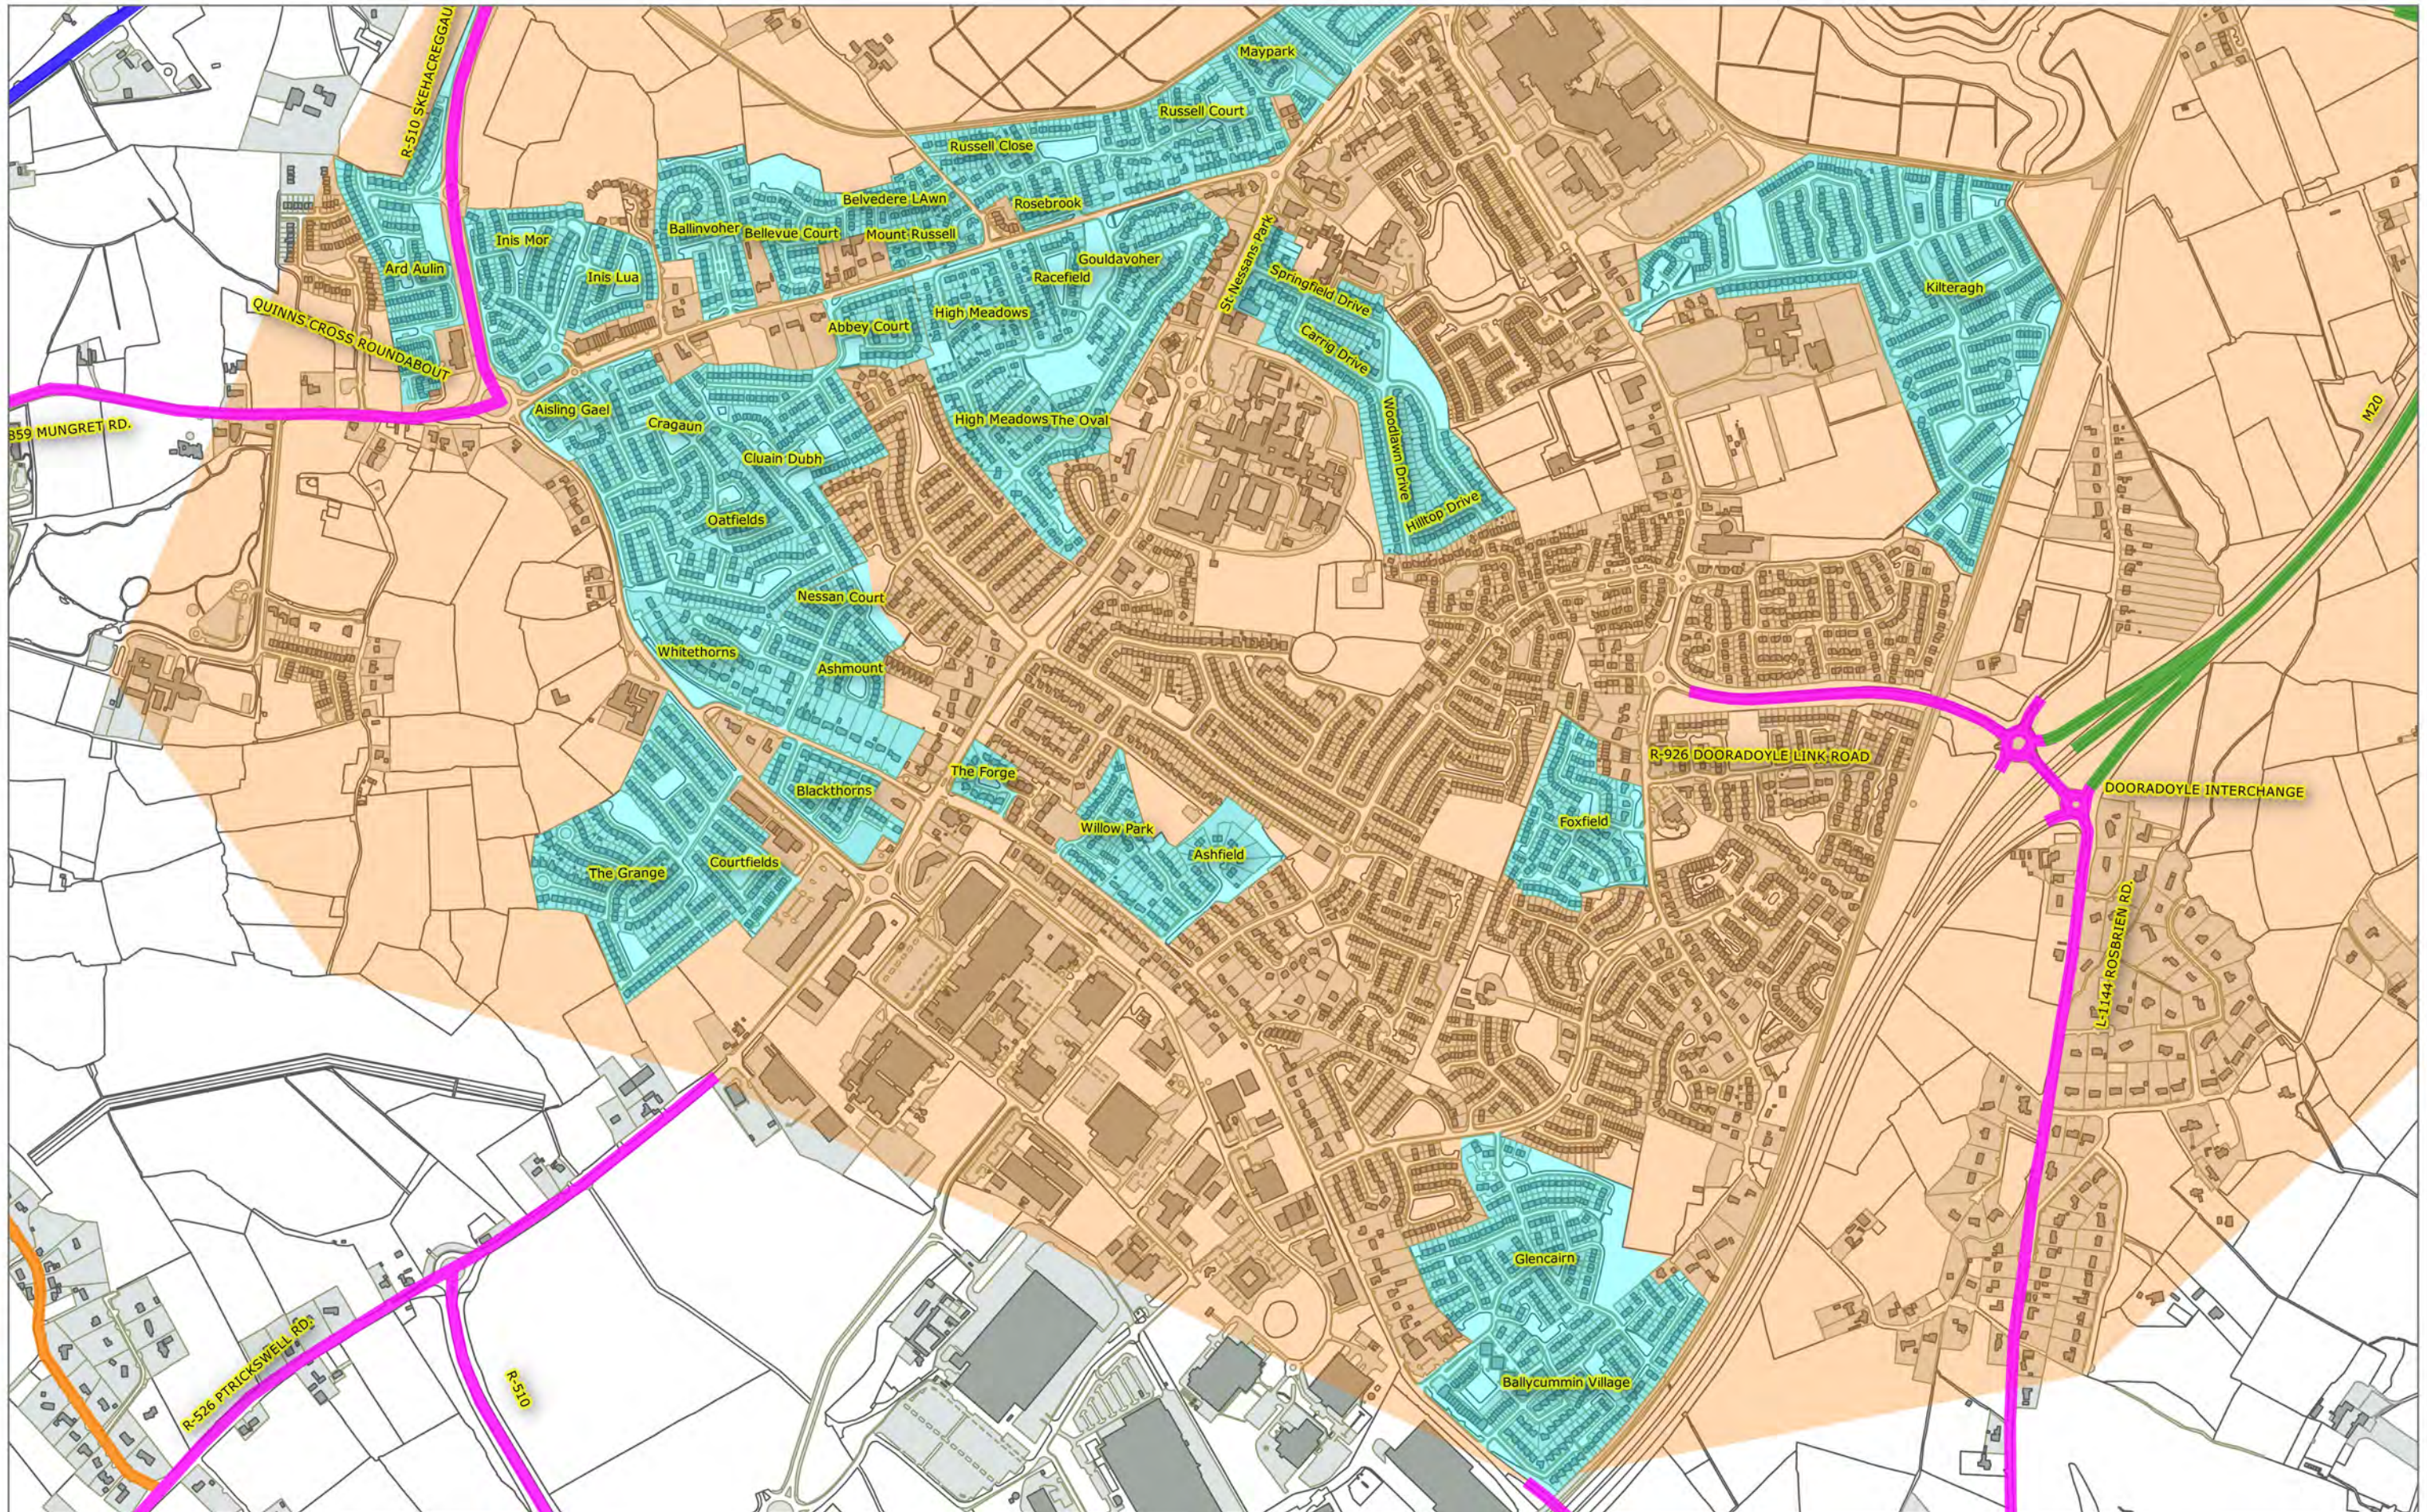

**ROAD TRAFFIC SPECIAL SPEED LIMITS
LIMERICK CITY & COUNTY COUNCIL BYE-LAWS 2018**

© Ordnance Survey Ireland. All rights reserved. Licence No. 2017/09/CCMA/Limerick City & County Council

Special Speed Zone	Special Speed Area	Periodic Special Speed Limits
Extents of 60km/h	Extents of 100km/h	Extents of 50km/h
Extents of 50km/h	Extents of 80km/h	Extents of 30km/h
Extents of 30km/h	Extents of 60km/h	
	Extents of 50km/h	
	Extents of 30km/h	

LIMERICK CITY & ENVIRONS 30KPH MAP 5		
Municipal District - Metropolitan District		
Scale - N.T.S.	DWG NO - LK-SSL-098