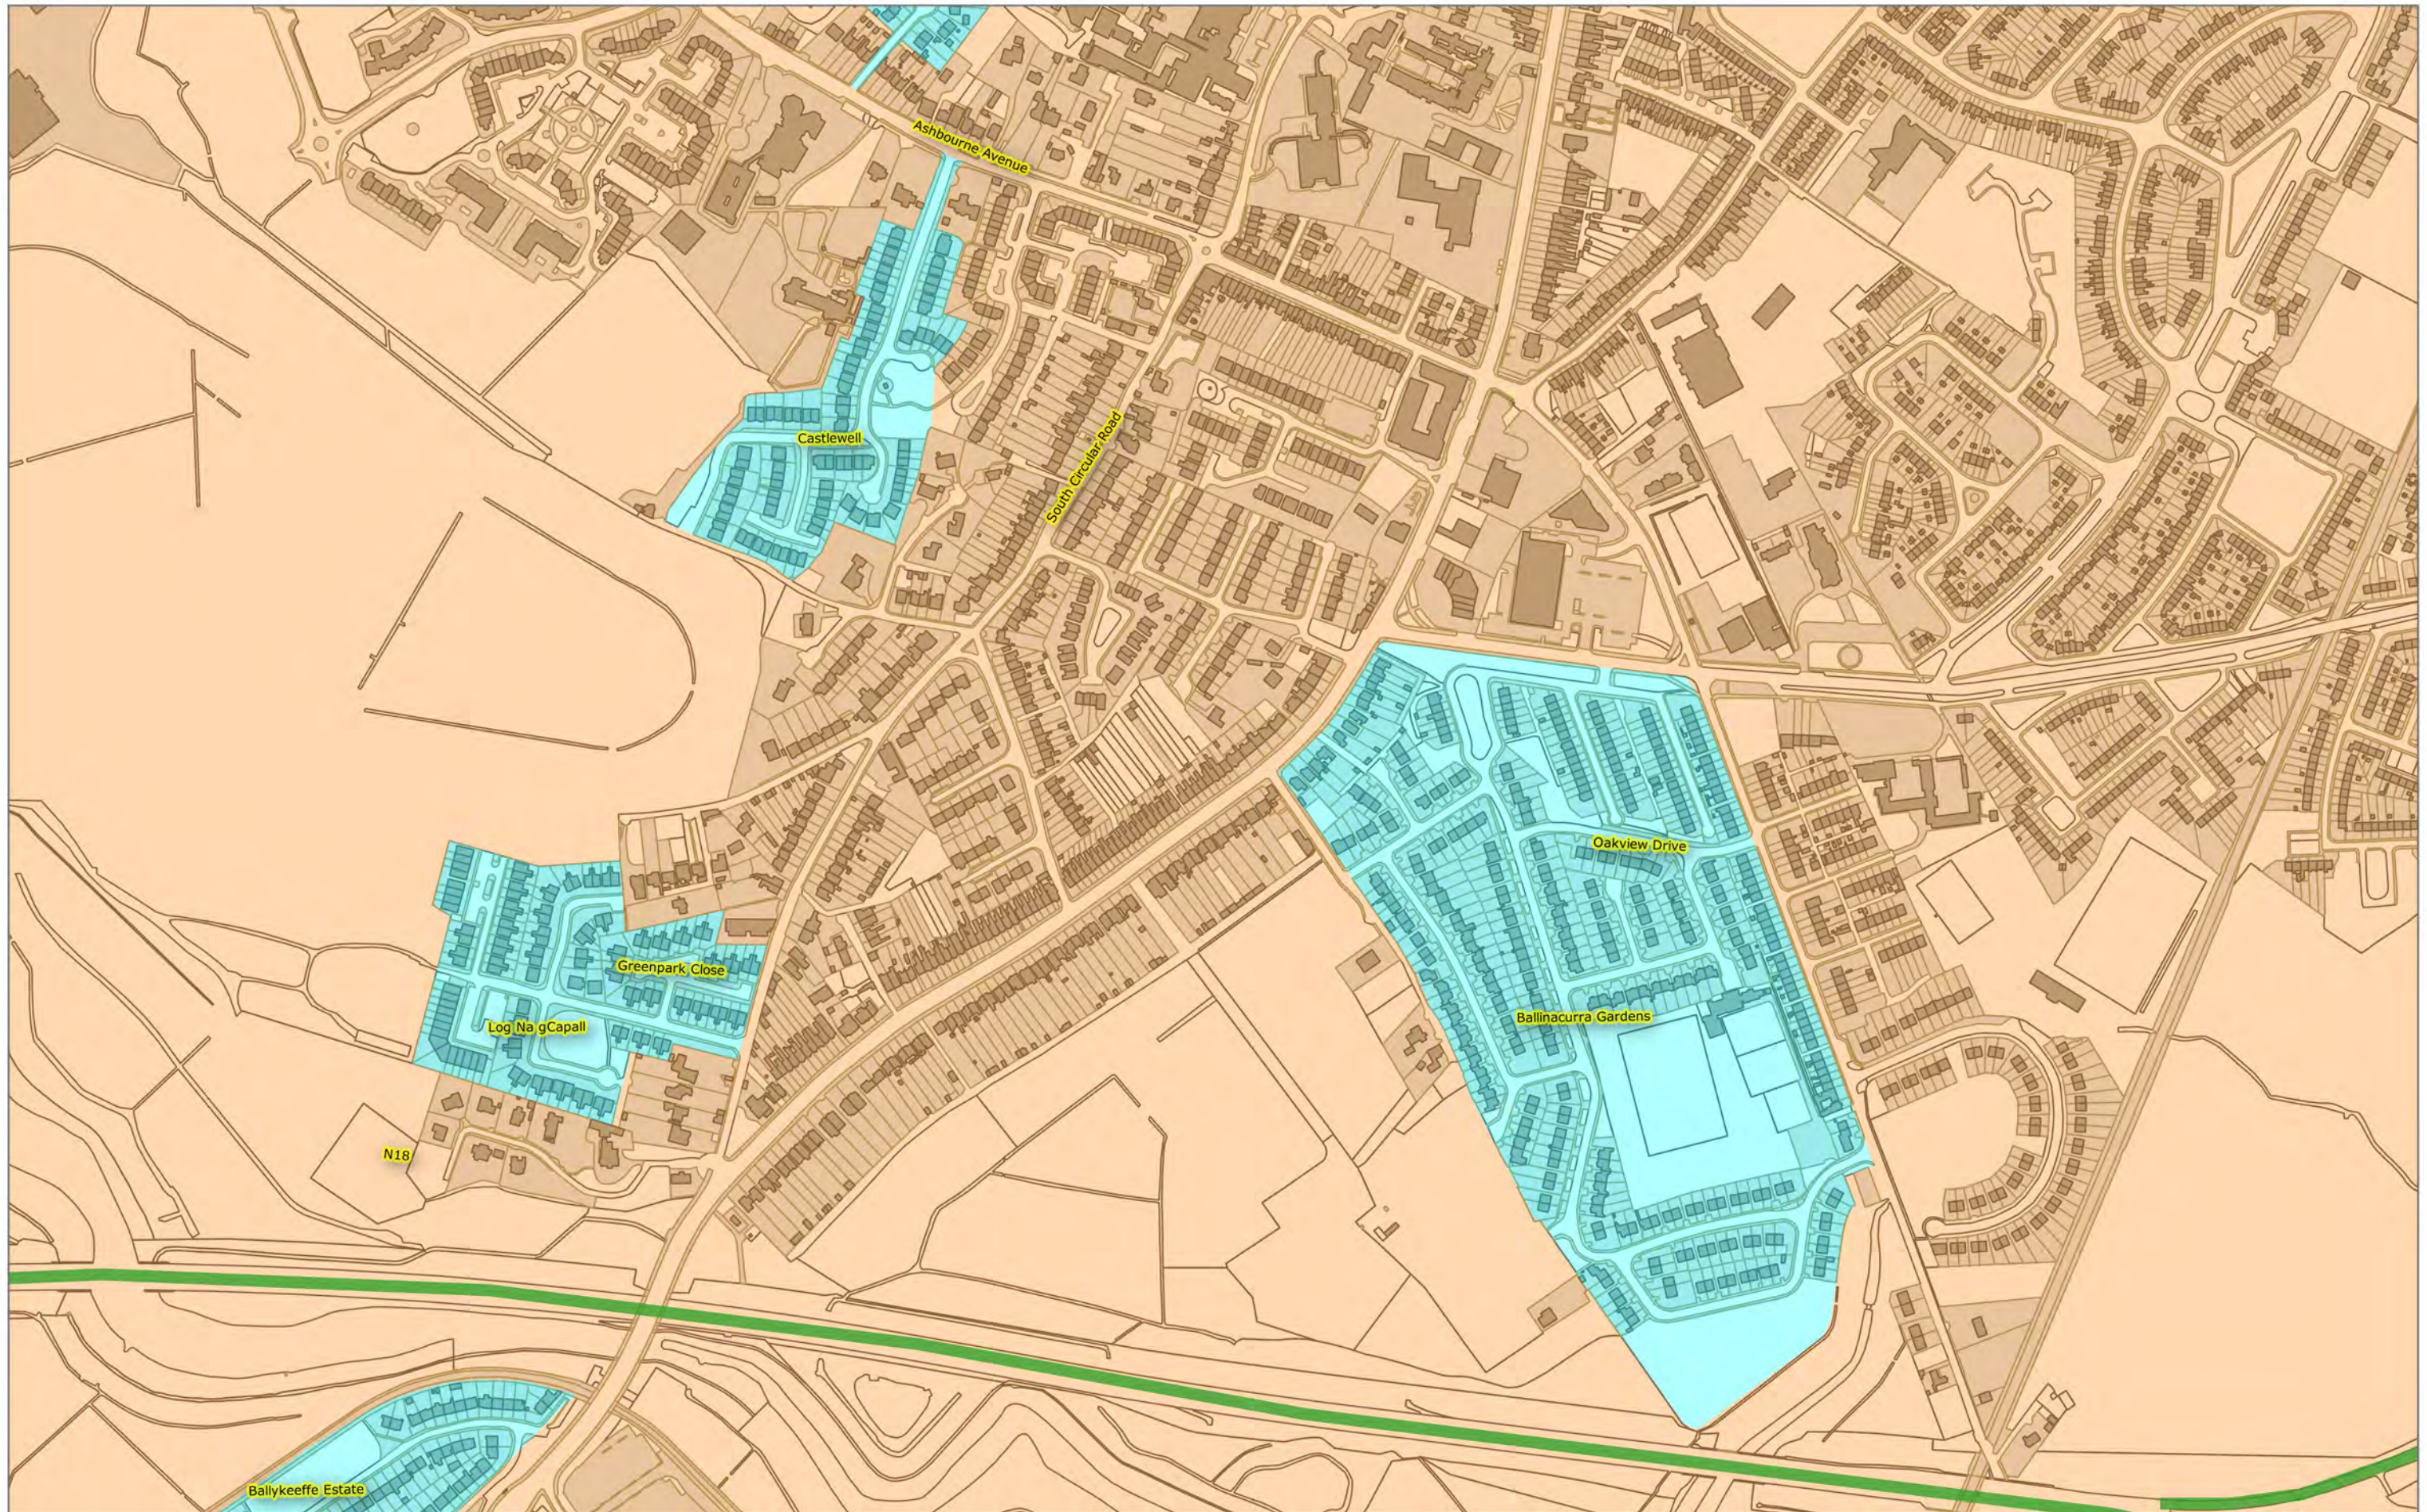

**ROAD TRAFFIC SPECIAL SPEED LIMITS
LIMERICK CITY & COUNTY COUNCIL BYE-LAWS 2018**

© Ordnance Survey Ireland. All rights reserved. Licence No. 2017/09/CCMA/Limerick City & County Council

Special Speed Zone

- Extents of 60km/h
- Extents of 50km/h
- Extents of 30km/h

Special Speed Area

- Extents of 100km/h
- Extents of 80km/h
- Extents of 60km/h
- Extents of 50km/h
- Extents of 30km/h

Periodic Special Speed Limits

- Extents of 50km/h
- Extents of 30km/h

**LIMERICK CITY & ENVIRONS 30KPH
MAP 6**

Municipal District - Metropolitan District

Scale - N.T.S.

DWG NO - LK-SSL-099