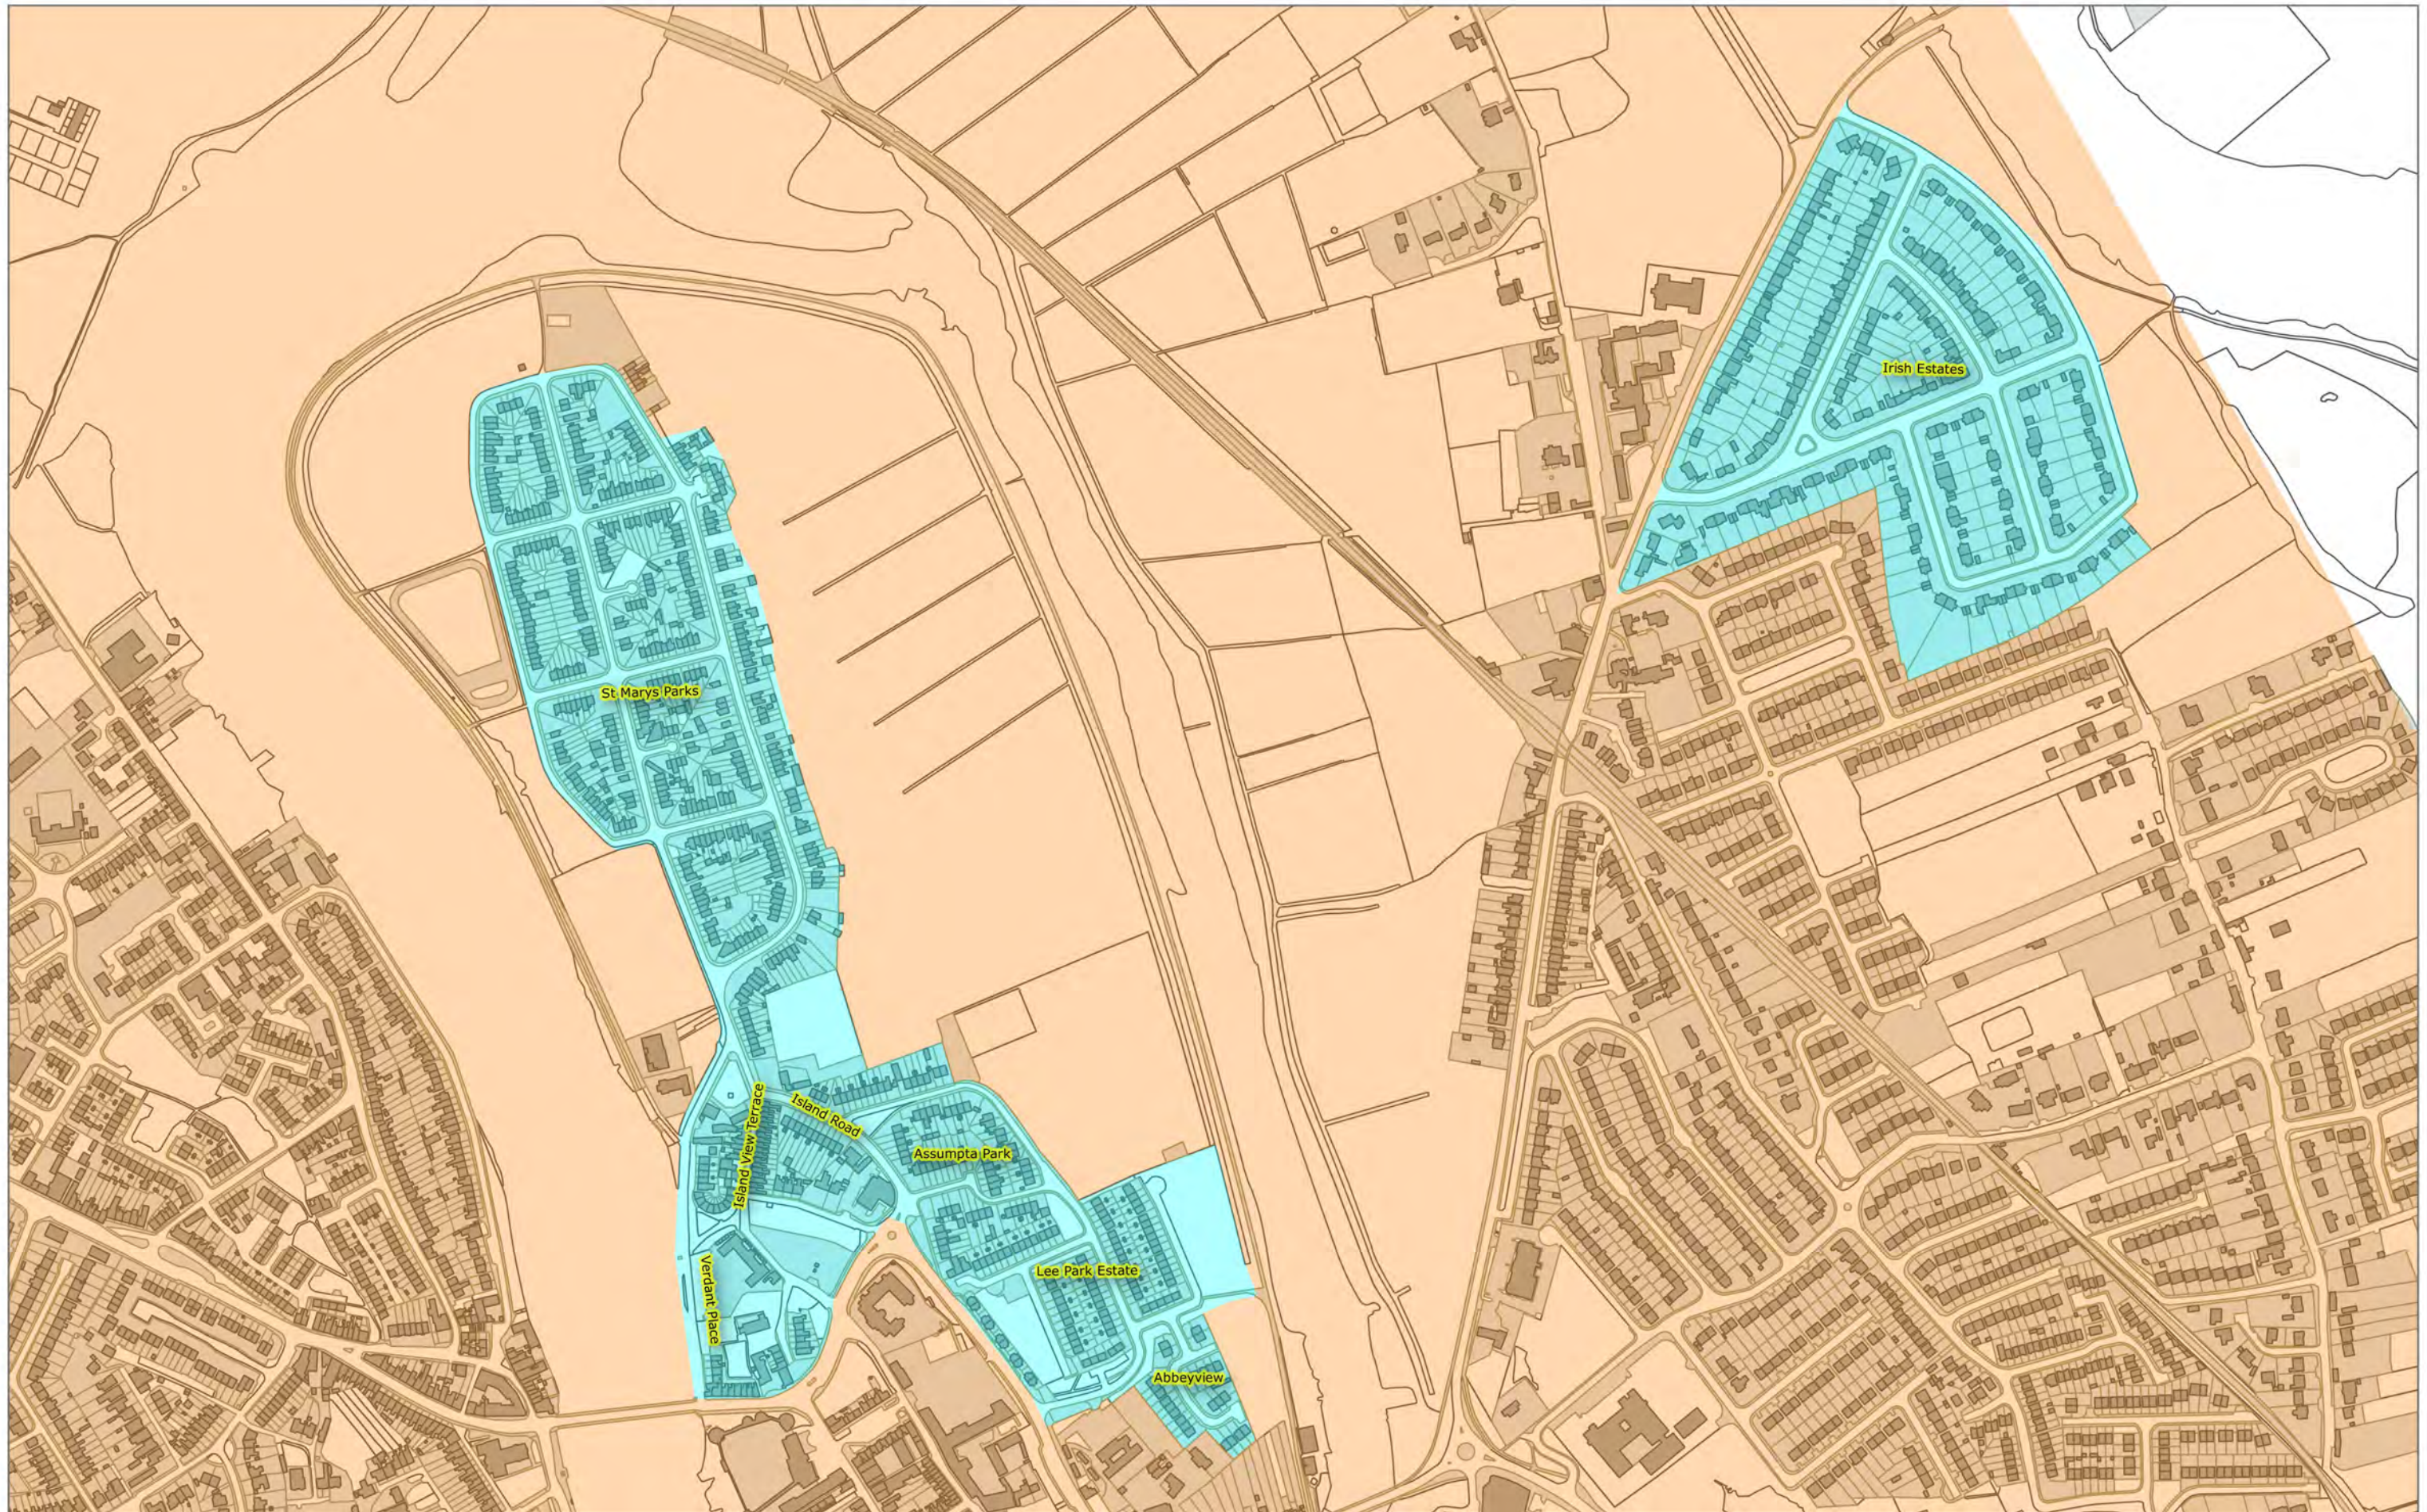

**ROAD TRAFFIC SPECIAL SPEED LIMITS
LIMERICK CITY & COUNTY COUNCIL BYE-LAWS 2018**

© Ordnance Survey Ireland. All rights reserved. Licence No. 2017/09/CCMA/Limerick City & County Council

Special Speed Zone	Special Speed Area	Periodic Special Speed Limits
Extents of 60km/h	Extents of 100km/h	Extents of 50km/h
Extents of 50km/h	Extents of 80km/h	Extents of 30km/h
Extents of 30km/h	Extents of 60km/h	
	Extents of 50km/h	
	Extents of 30km/h	

LIMERICK CITY & ENVIRONS 30KPH MAP 3	
Municipal District - Metropolitan District	
Scale - N.T.S.	DWG NO - LK-SSL-096