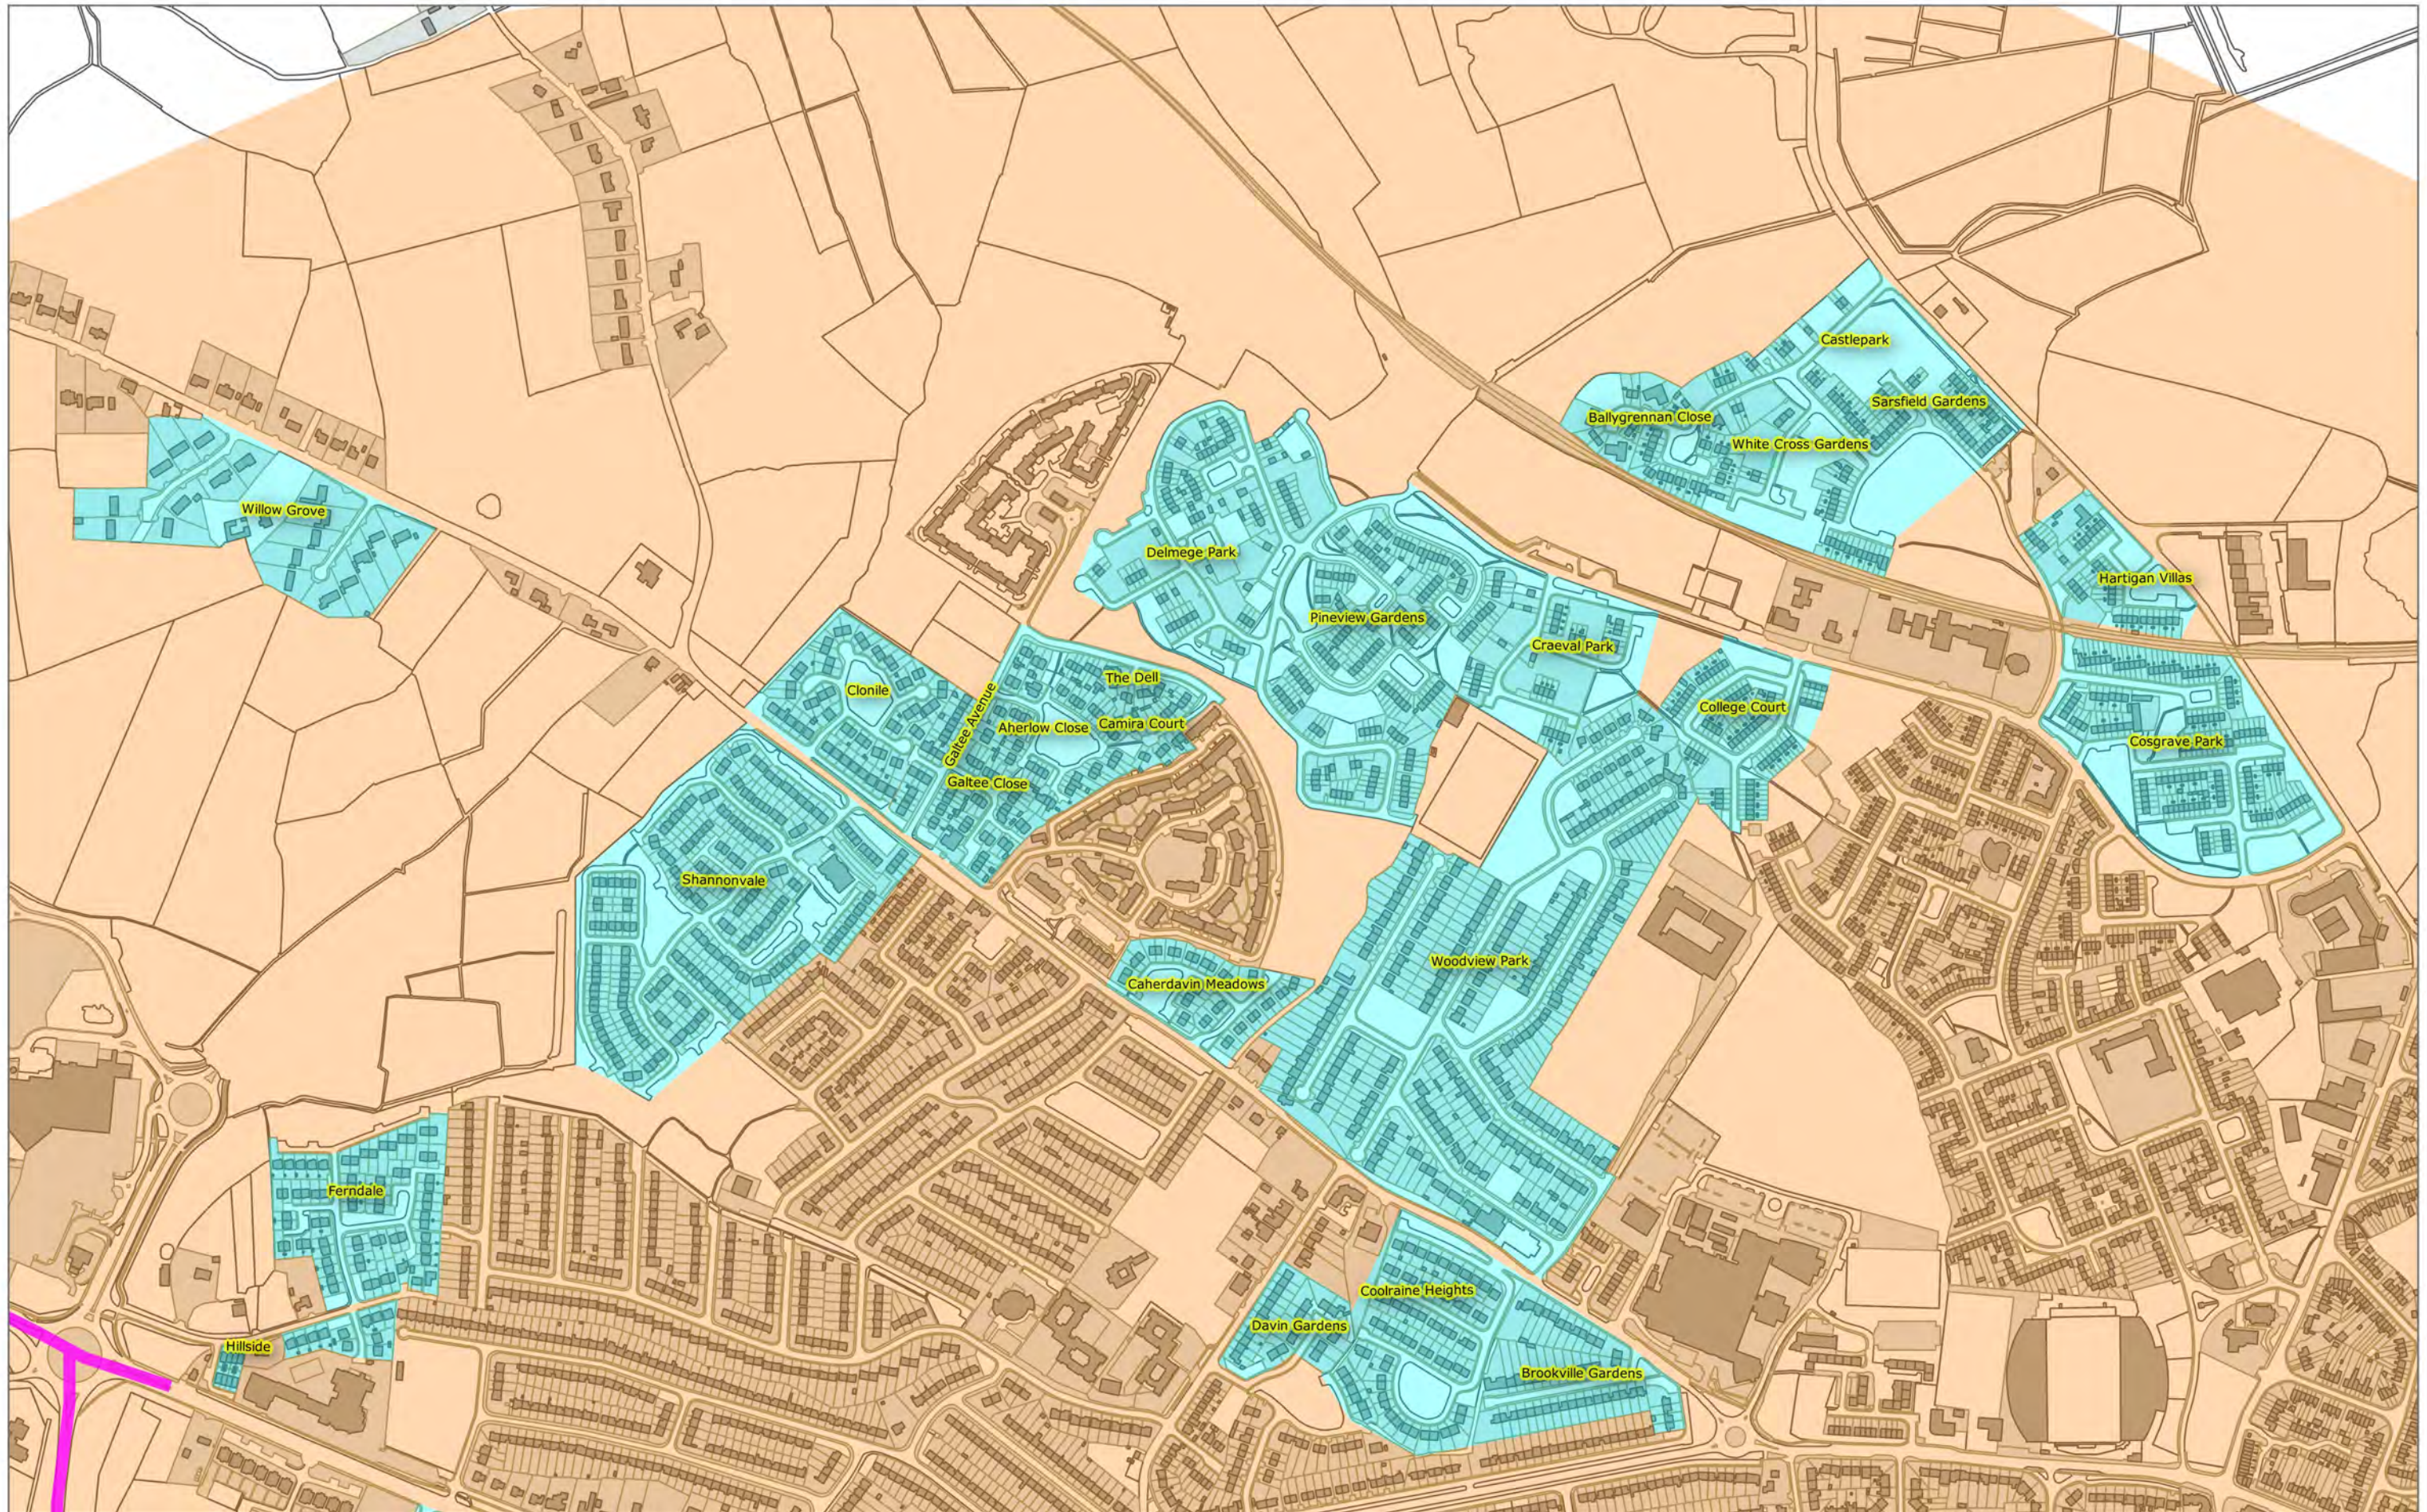

**ROAD TRAFFIC SPECIAL SPEED LIMITS
LIMERICK CITY & COUNTY COUNCIL BYE-LAWS 2018**

© Ordnance Survey Ireland. All rights reserved. Licence No. 2017/09/CCMA/Limerick City & County Council

Special Speed Zone	Special Speed Area	Periodic Special Speed Limits
Extents of 60km/h	Extents of 100km/h	Extents of 50km/h
Extents of 50km/h	Extents of 80km/h	Extents of 30km/h
Extents of 30km/h	Extents of 60km/h	
	Extents of 50km/h	
	Extents of 30km/h	

**LIMERICK CITY & ENVIRONS 30KPH
MAP 1**

Municipal District - Metropolitan District

Scale - N.T.S.   DWG NO - LK-SSL-094