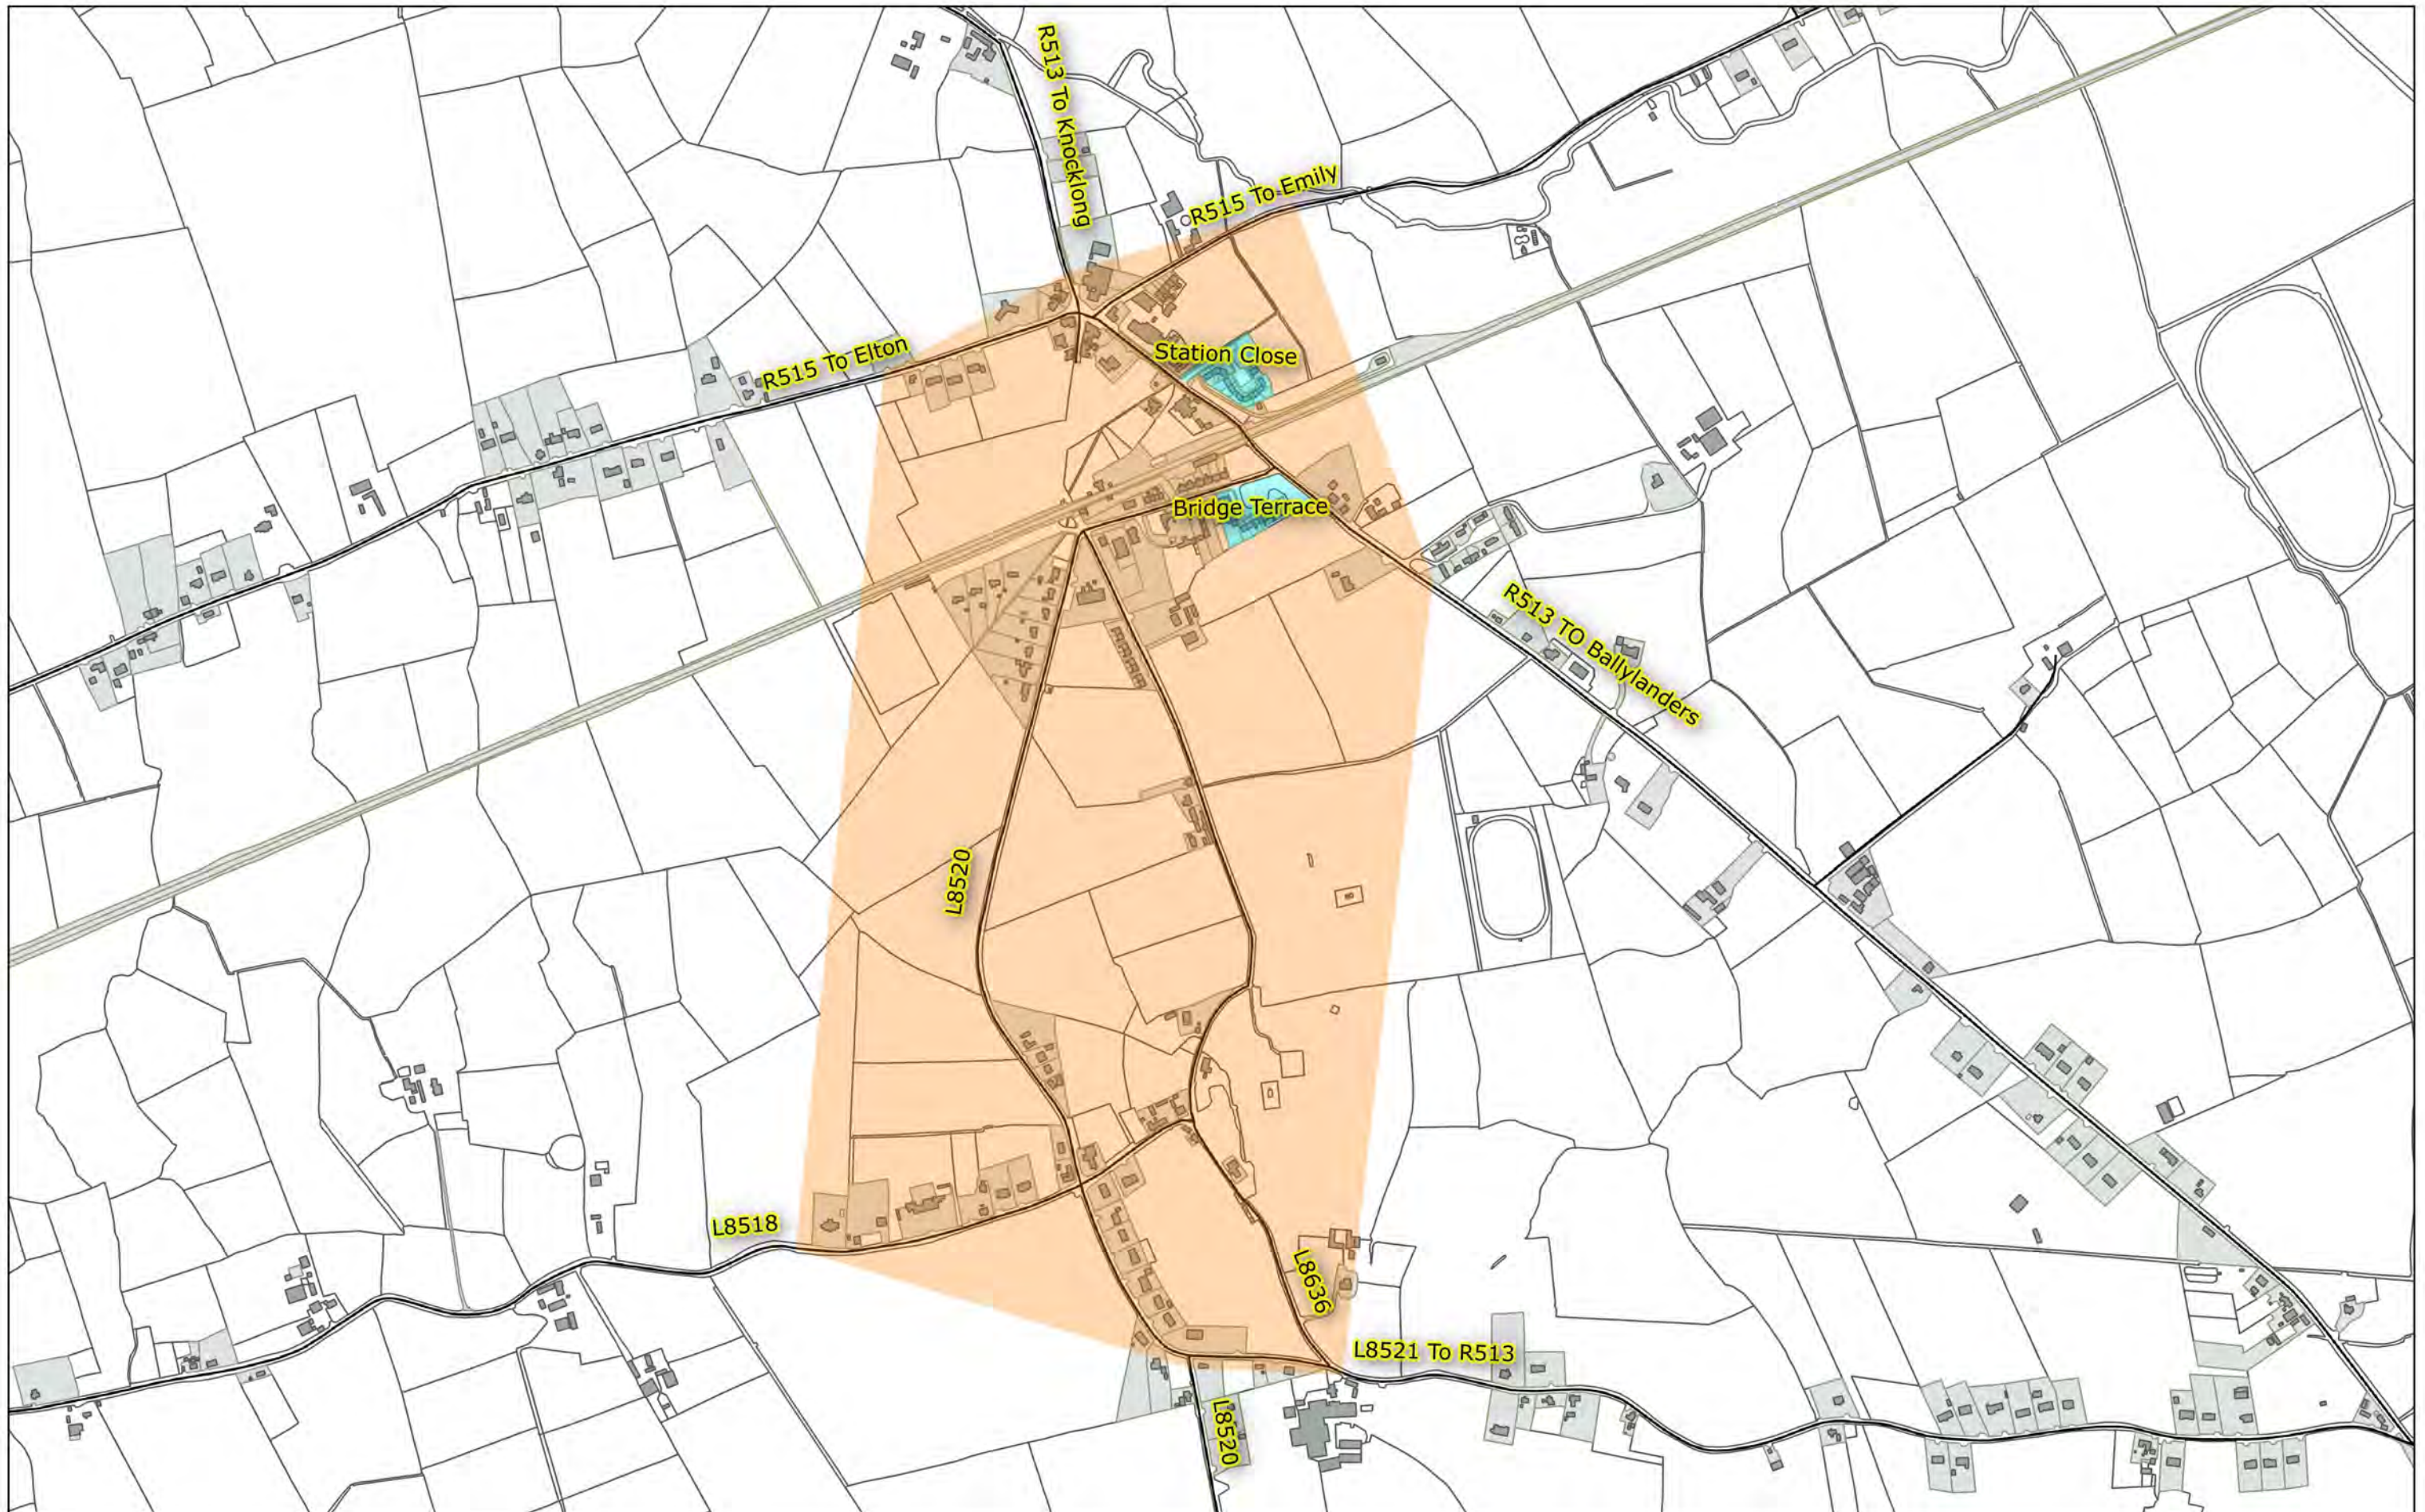

**ROAD TRAFFIC SPECIAL SPEED LIMITS
LIMERICK CITY & COUNTY COUNCIL BYE-LAWS 2018**

© Ordnance Survey Ireland. All rights reserved. Licence No. 2017/09/CCMA/Limerick City & County Council.

LEGEND

- Extents of 60km/h Special Speed Zone
- Extents of 50km/h Special Speed Zone
- Extents of 30km/h Special Speed Zone
- Extents of 100km/h Special Speed Area
- Extents of 80km/h Special Speed Area
- Extents of 60km/h Special Speed Area
- Extents of 50km/h Special Speed Area
- Extents of 30km/h Special Speed Area

Knocklong, Co. Limerick

Municipal District - Cappamore / Kilmallock

Scale - NTS

DWG NO - LK-SSL-092