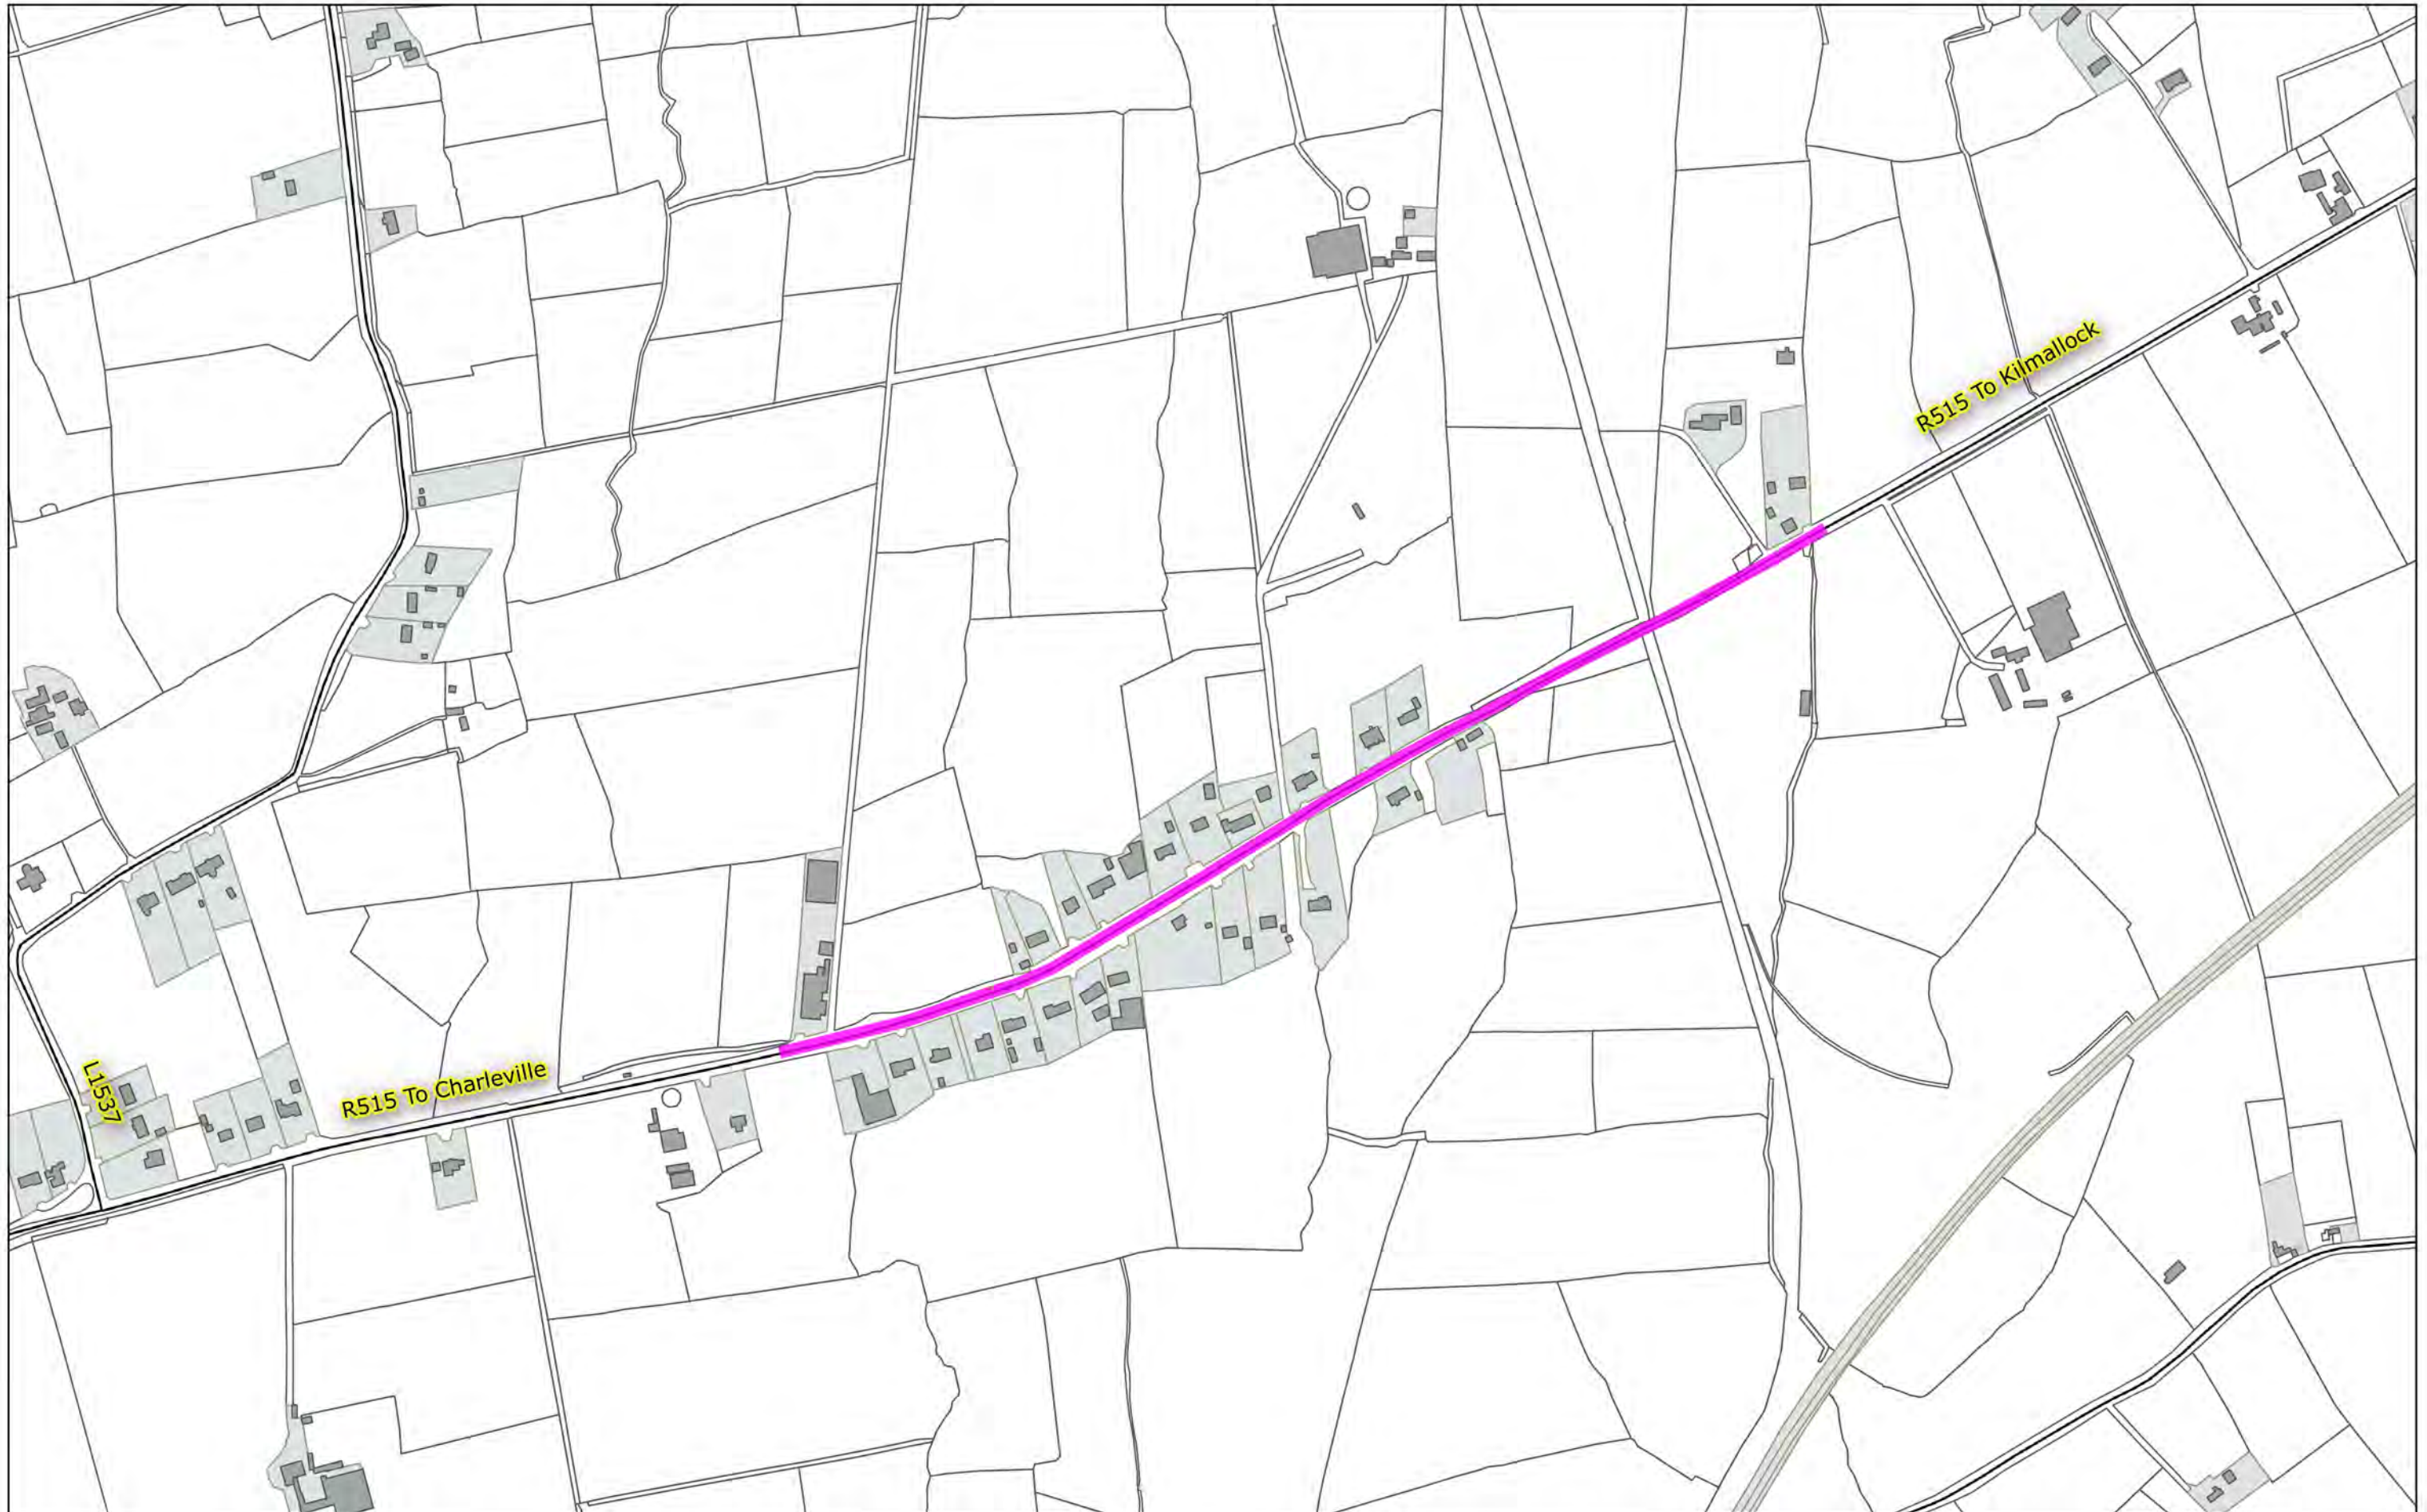

**ROAD TRAFFIC SPECIAL SPEED LIMITS
LIMERICK CITY & COUNTY COUNCIL BYE-LAWS 2018**

© Ordnance Survey Ireland. All rights reserved. Licence No. 2017/09/CCMA/Limerick City & County Council.

LEGEND

- Extents of 60km/h Special Speed Zone
- Extents of 50km/h Special Speed Zone
- Extents of 30km/h Special Speed Zone
- Extents of 100km/h Special Speed Area
- Extents of 80km/h Special Speed Area
- Extents of 60km/h Special Speed Area
- Extents of 50km/h Special Speed Area
- Extents of 30km/h Special Speed Area

Garrienderk, Co. Limerick

Municipal District - Cappamore / Kilmallock

Scale - 1:5000

DWG NO - LK-SSL-066