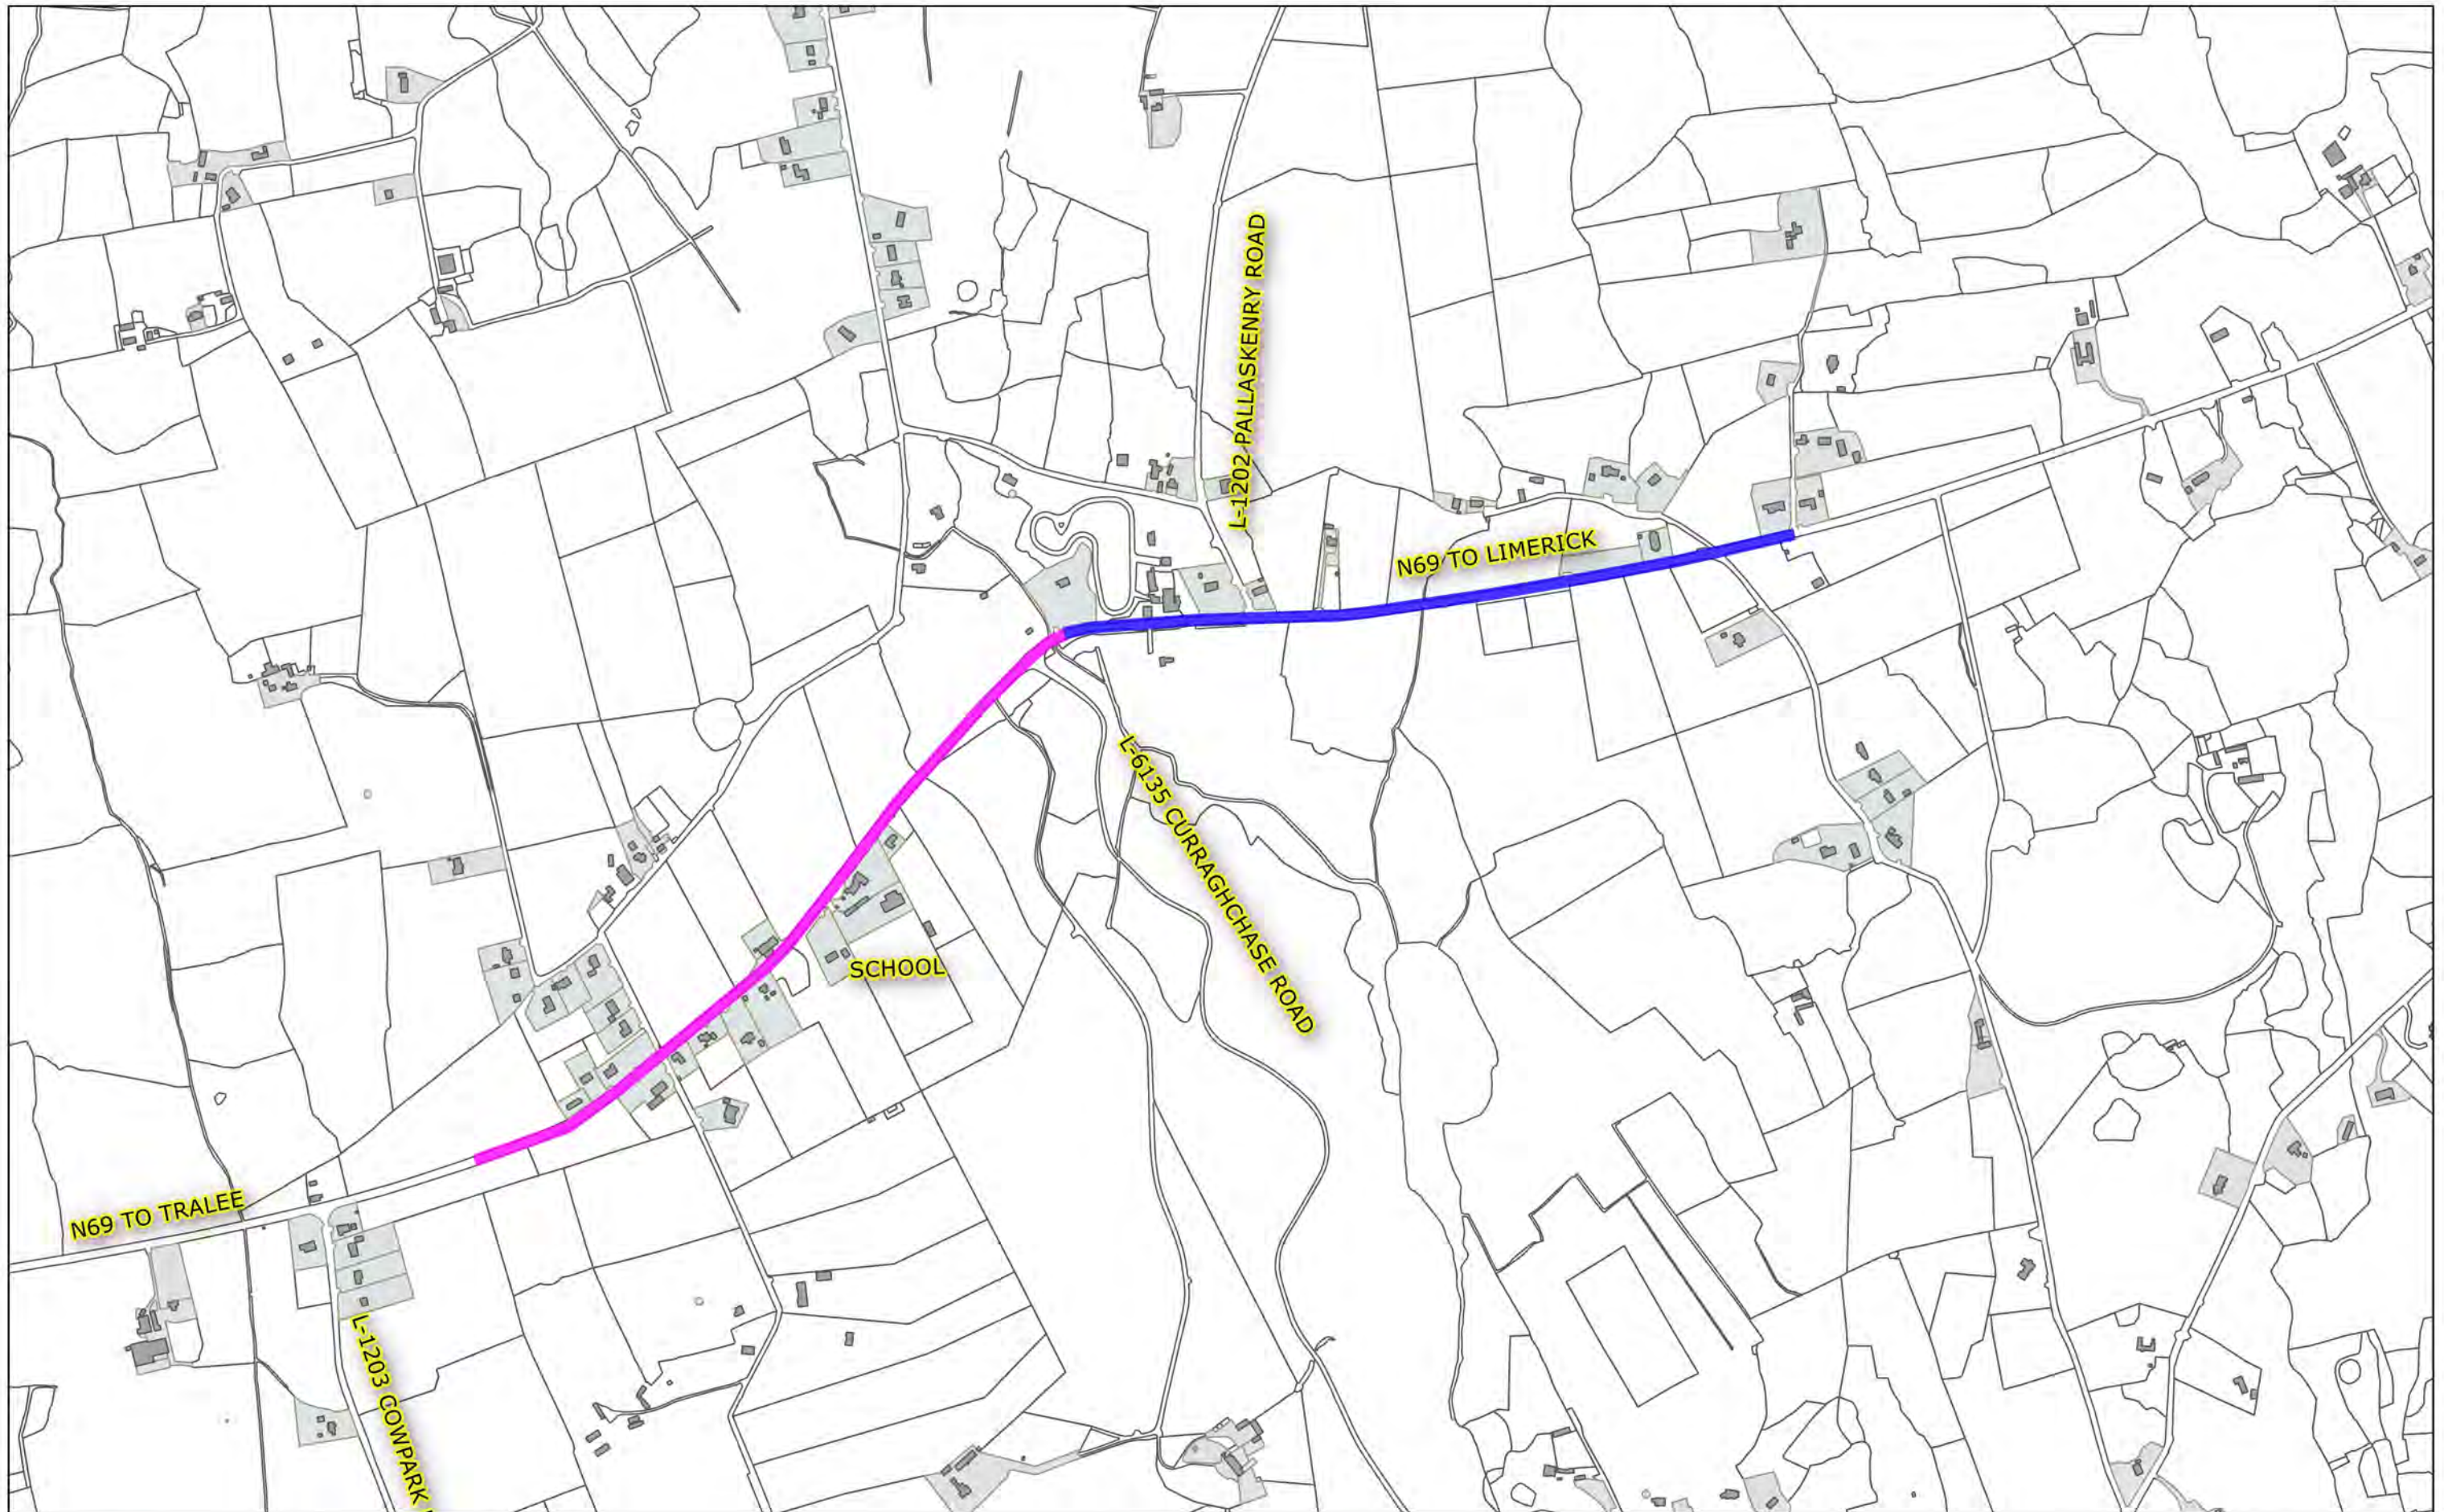

**ROAD TRAFFIC SPECIAL SPEED LIMITS
LIMERICK CITY & COUNTY COUNCIL BYE-LAWS 2018**

© Ordnance Survey Ireland. All rights reserved. Licence No. 2017/09/CCMA/Limerick City & County Council.

Special Speed Zone	Special Speed Area	Periodic Special Speed Limits
Extents of 60km/h	Extents of 100km/h	Extents of 50km/h
Extents of 50km/h	Extents of 80km/h	Extents of 30km/h
Extents of 30km/h	Extents of 60km/h	
	Extents of 50km/h	
	Extents of 30km/h	

Kilcornan

Municipal District - Adare/Rathkeale

Scale - 1:8000

DWG No. LK- SSL- 079