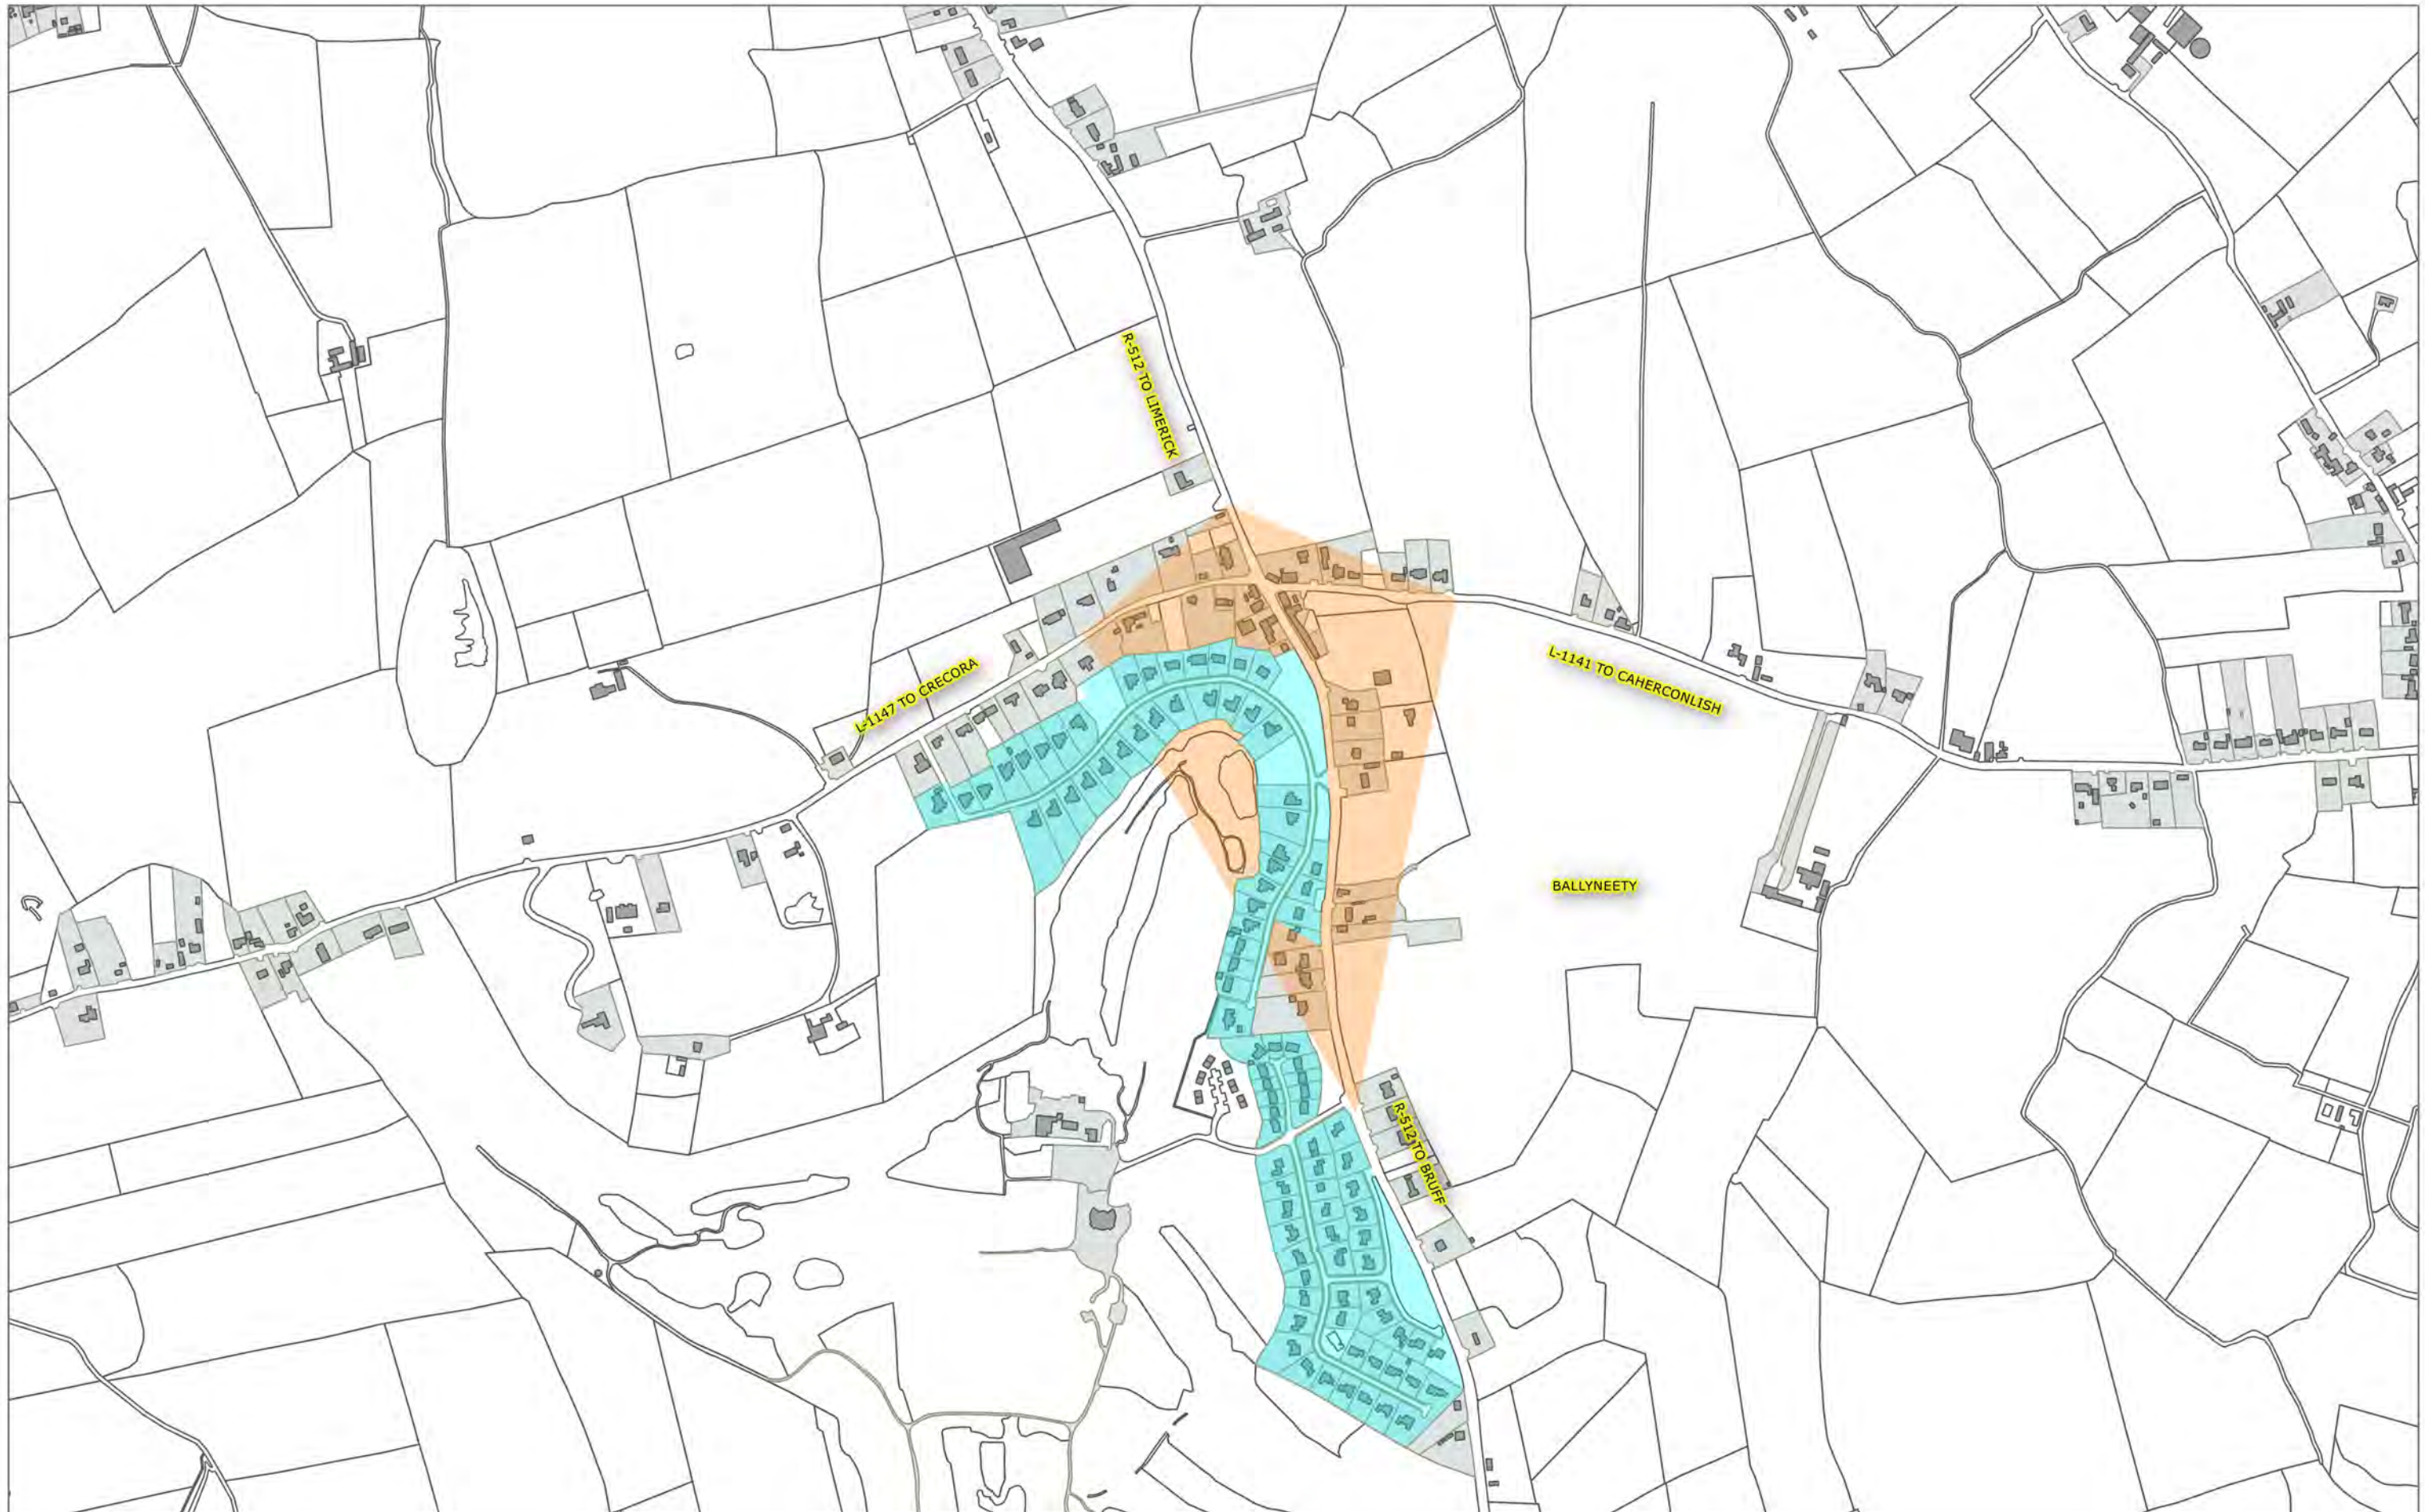

**ROAD TRAFFIC SPECIAL SPEED LIMITS
LIMERICK CITY & COUNTY COUNCIL BYE-LAWS 2018**

© Ordnance Survey Ireland. All rights reserved. Licence No. 2017/09/CCMA/Limerick City & County Council

Special Speed Zone	Special Speed Area	Periodic Special Speed Limits
Extents of 60km/h	Extents of 100km/h	Extents of 50km/h
Extents of 50km/h	Extents of 80km/h	Extents of 30km/h
Extents of 30km/h	Extents of 60km/h	
	Extents of 50km/h	
	Extents of 30km/h	

BALLYNEETY

Municipal District - Kilmallock Cappamore

Scale - 1:7500

DWG NO - LK-SSL-019