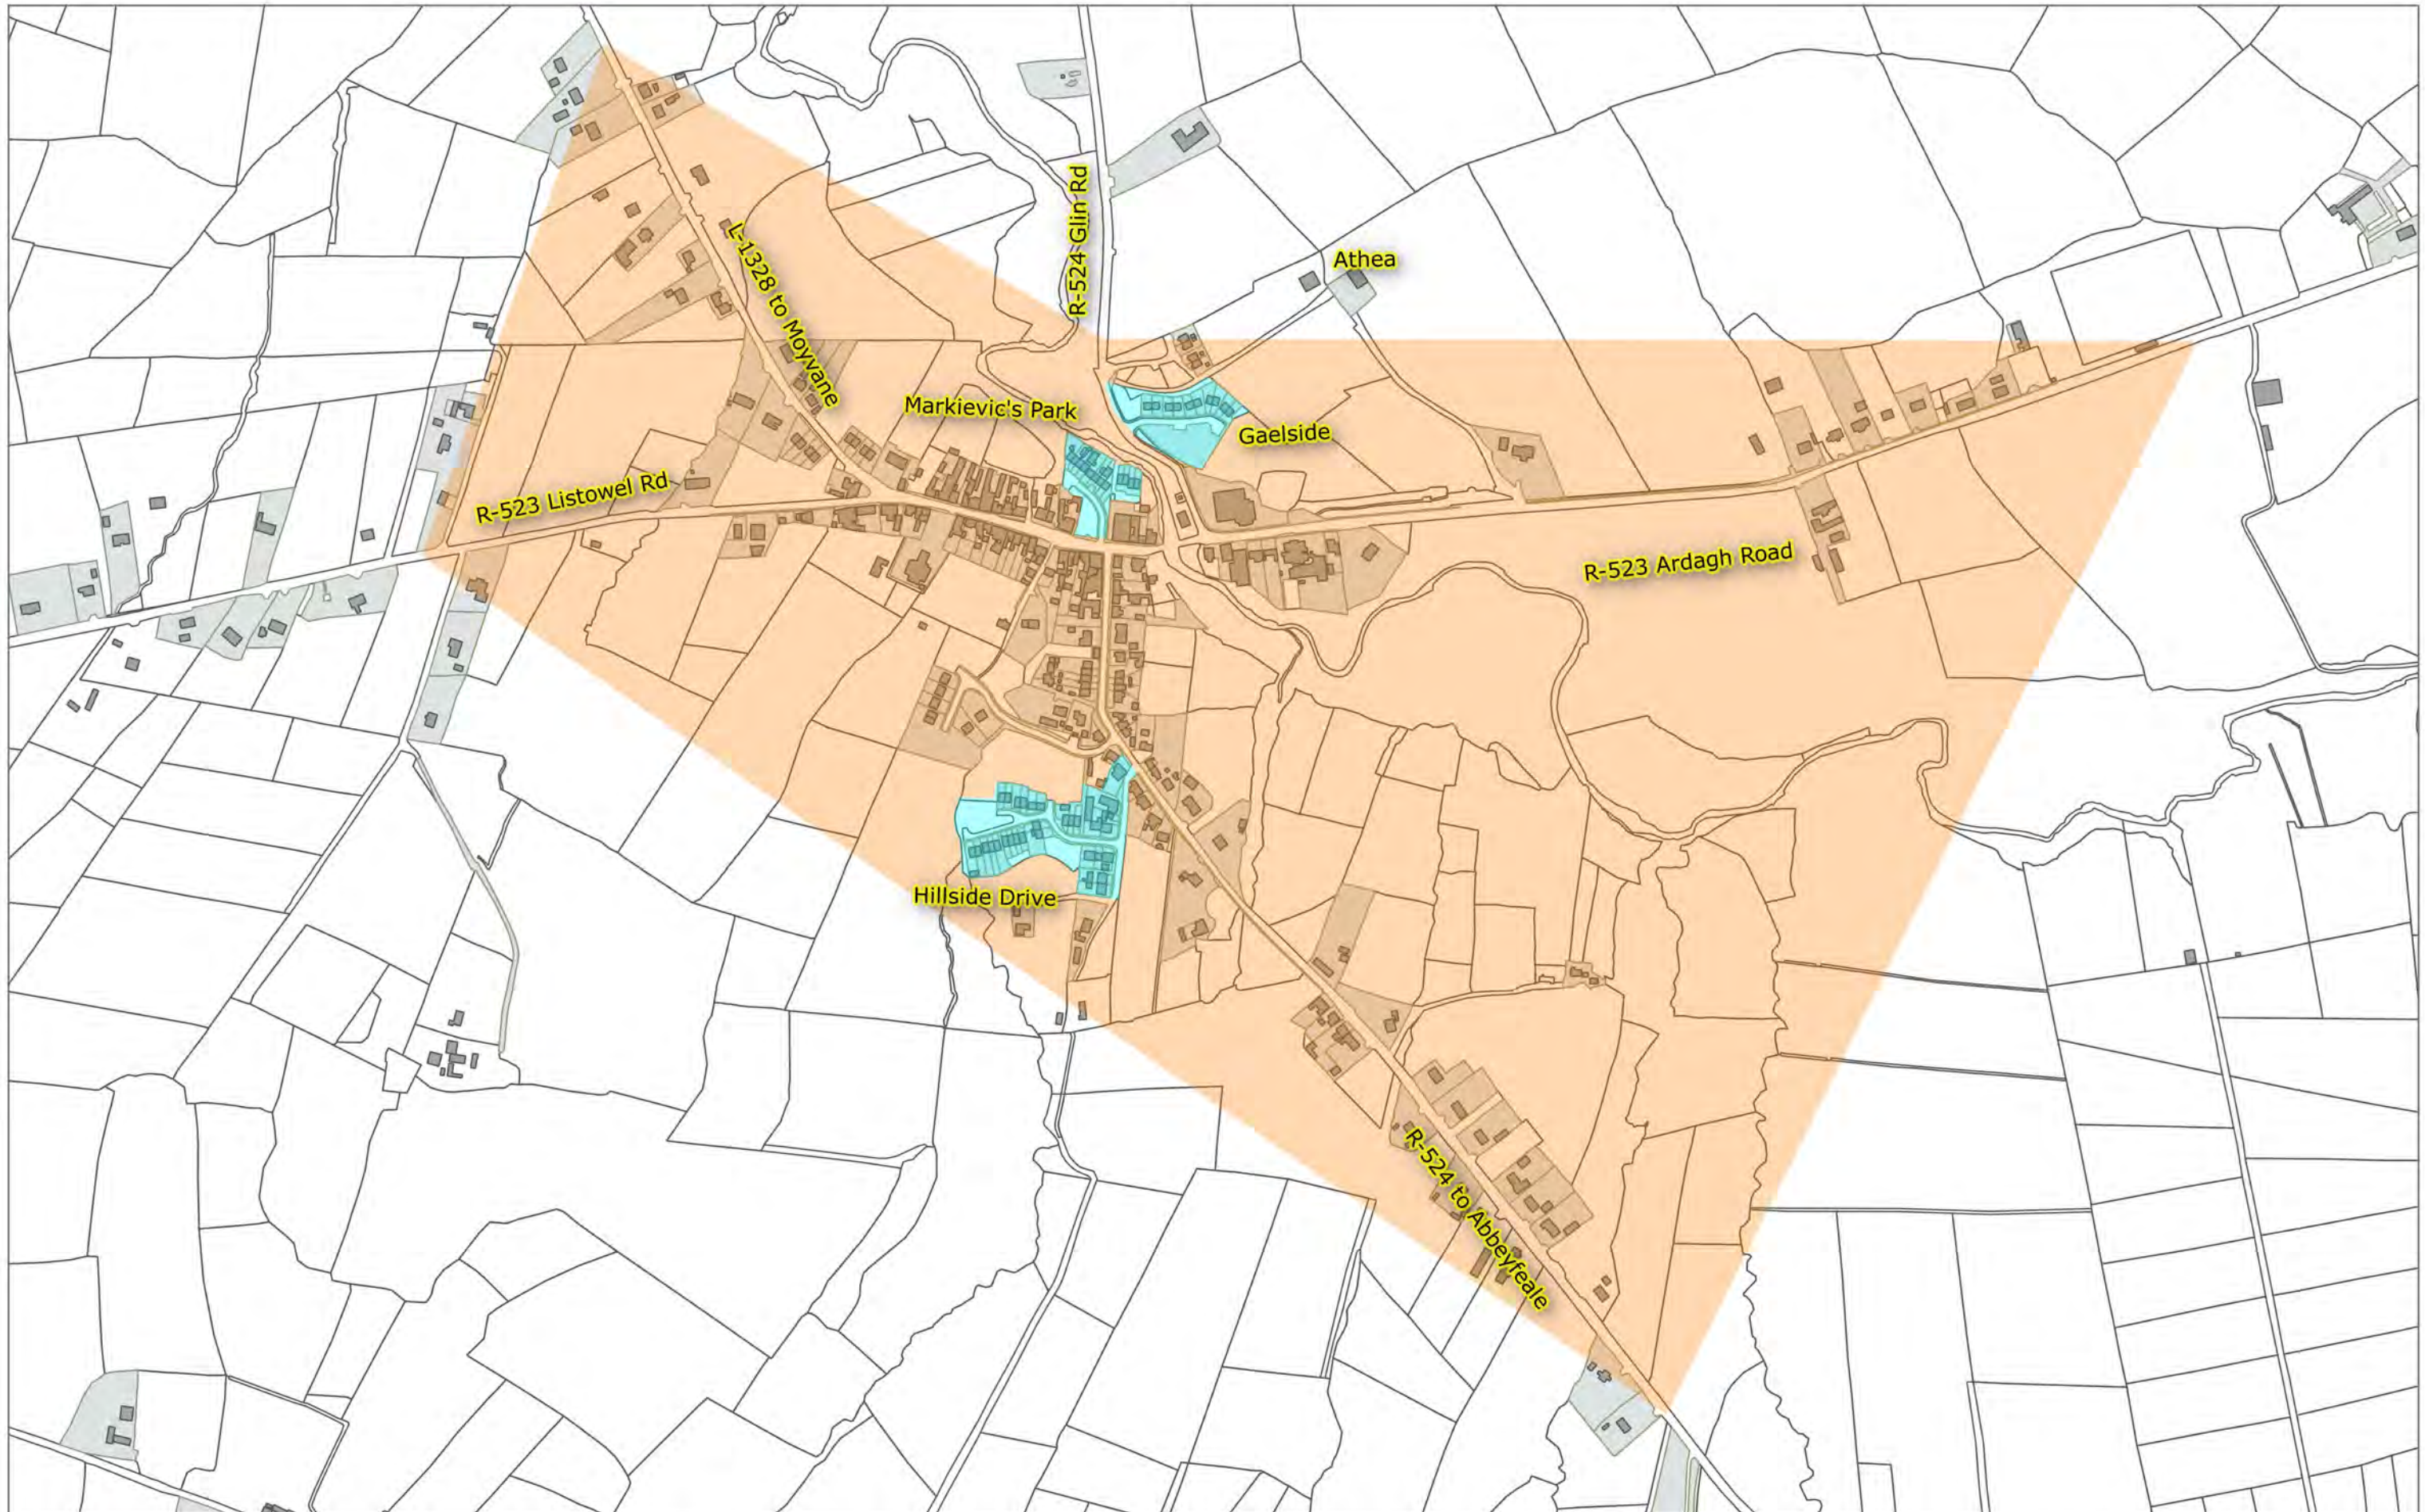

**ROAD TRAFFIC SPECIAL SPEED LIMITS
LIMERICK CITY & COUNTY COUNCIL BYE-LAWS 2018**

© Ordnance Survey Ireland. All rights reserved. Licence No. 2017/09/CCMA/Limerick City & County Council.

LEGEND

- Extents of 60km/h Special Speed Zone
- Extents of 50km/h Special Speed Zone
- Extents of 30km/h Special Speed Zone
- Extents of 100km/h Special Speed Area
- Extents of 80km/h Special Speed Area
- Extents of 60km/h Special Speed Area
- Extents of 50km/h Special Speed Area
- Extents of 30km/h Special Speed Area

ATHEA

Municipal District - Newcastle West

Scale - 1:6000

Dwg No. LK - SSL - 010