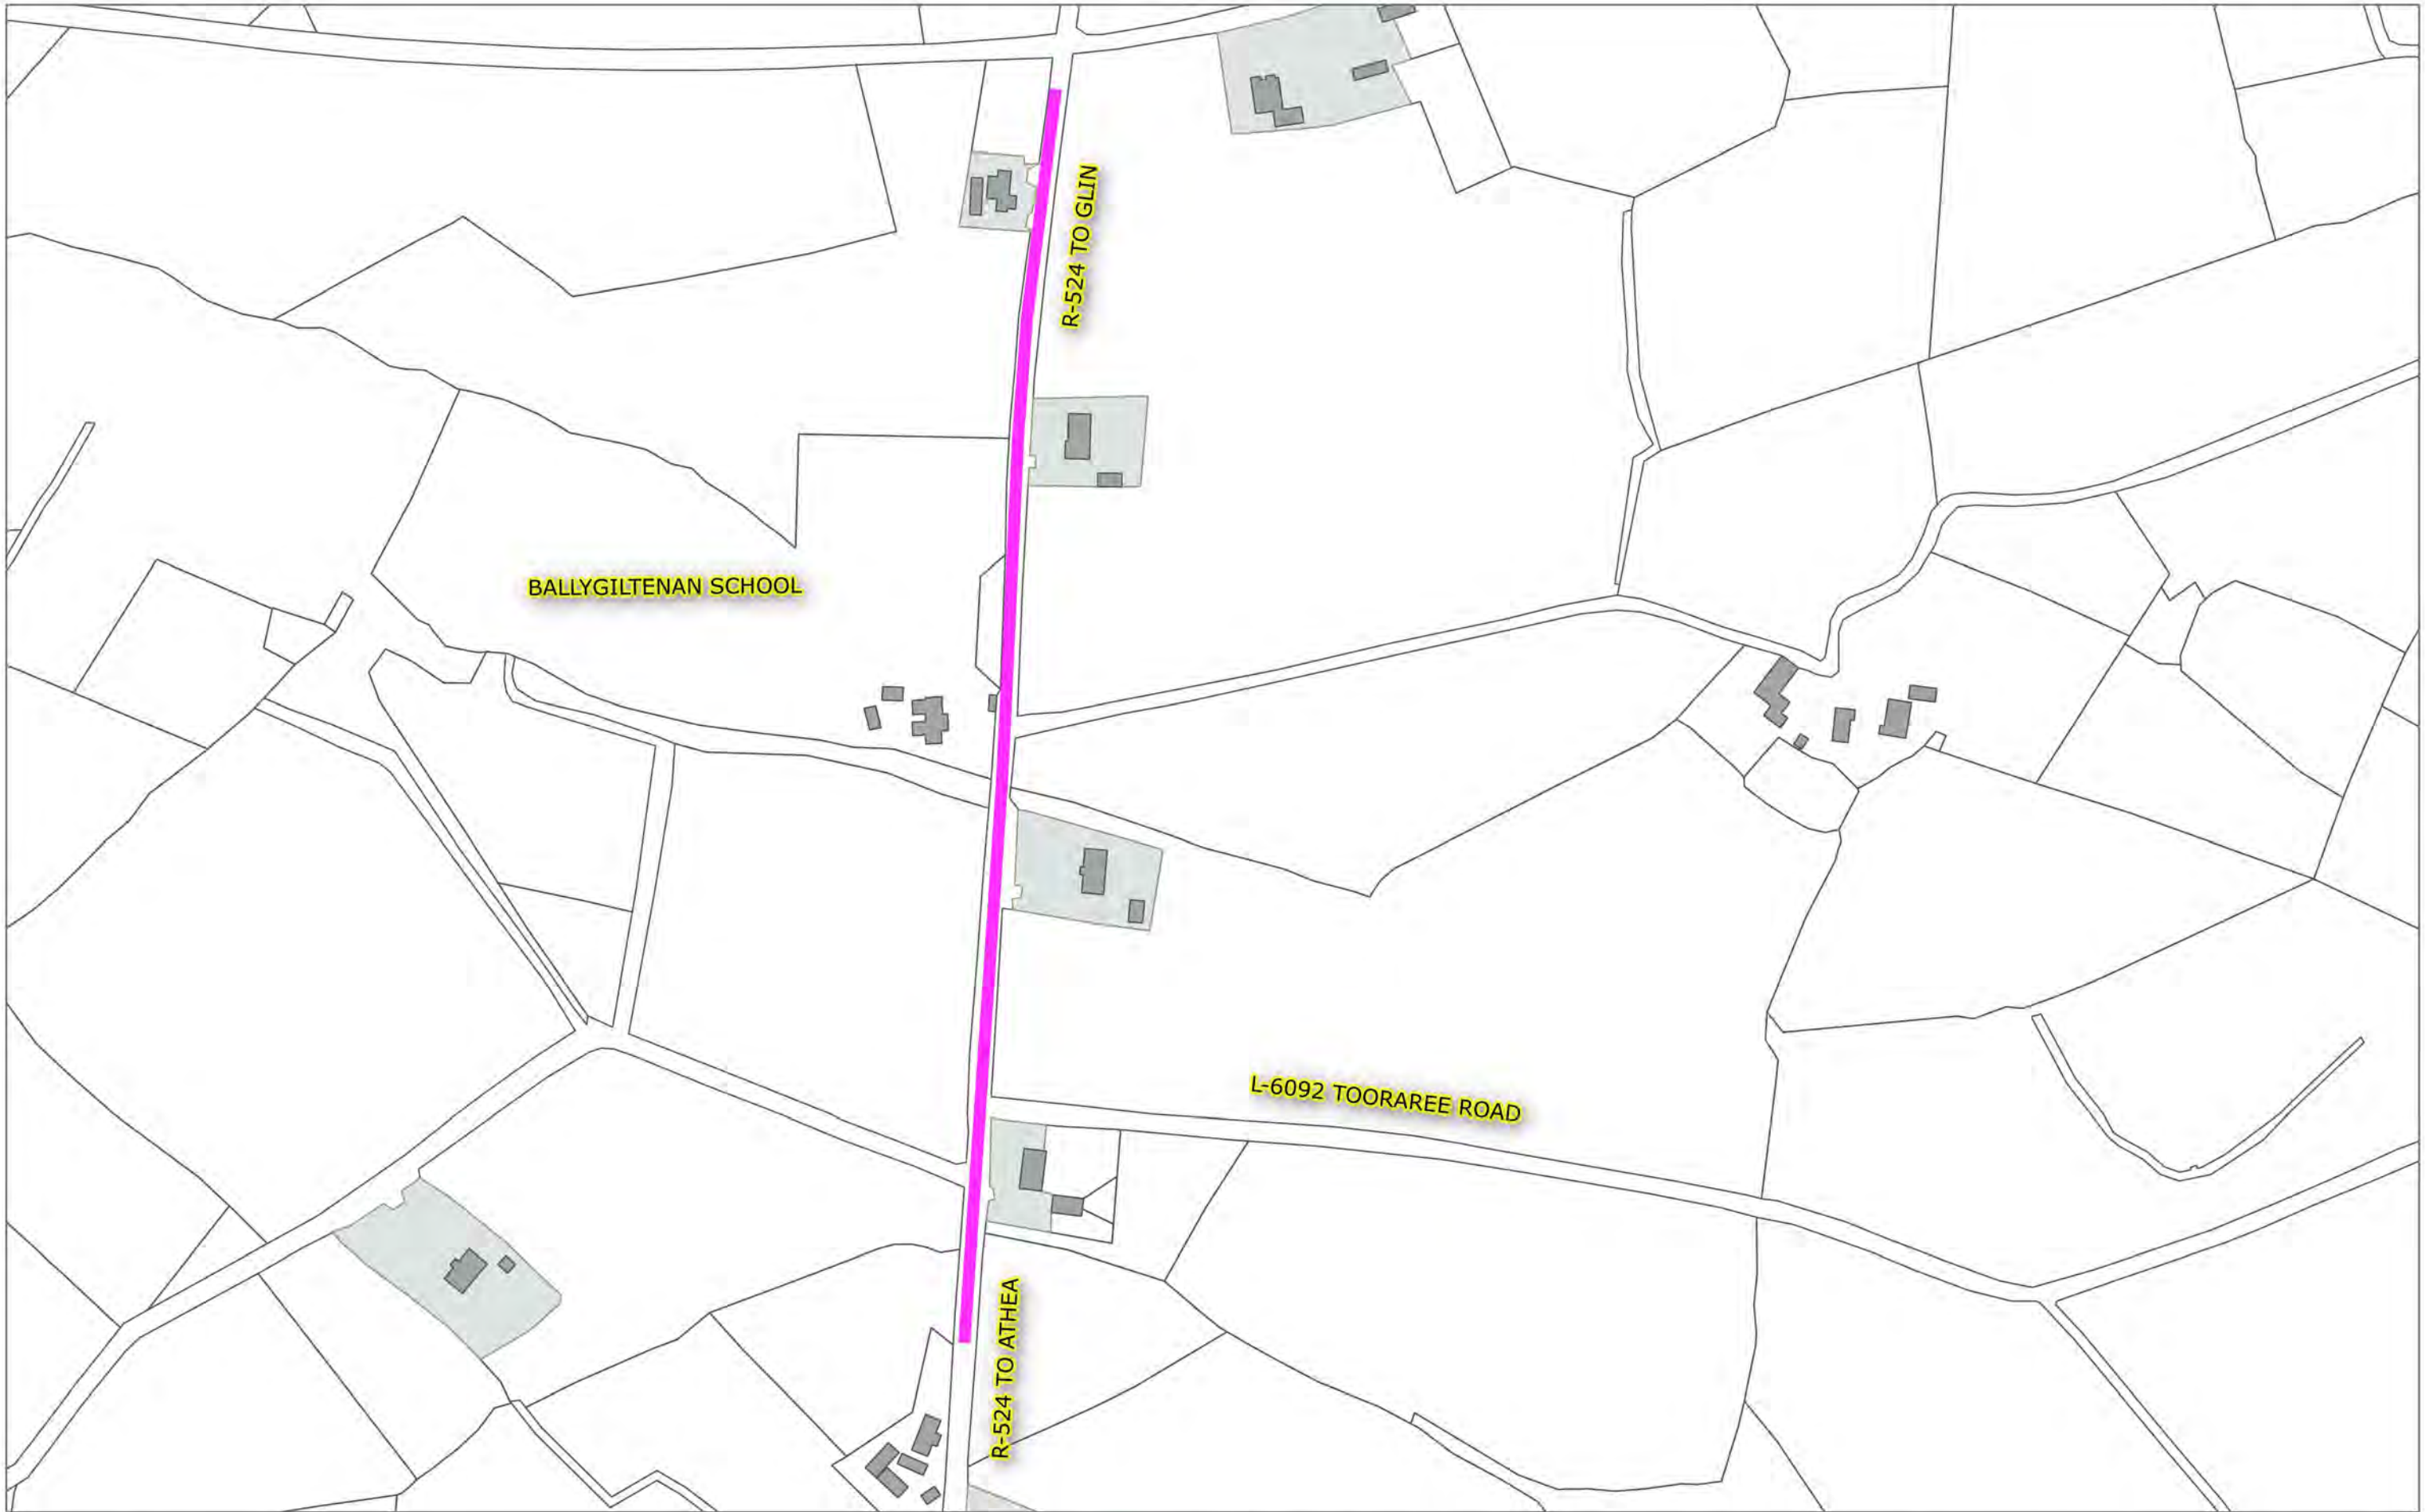

- Extends of 50km/h
- Extends of 30km/h

BALLYBRICKEN

Municipal District - Adare Rathkeale

Scale - 1:5000

DWG NO - LK-SSL-015

**ROAD TRAFFIC SPECIAL SPEED LIMITS
LIMERICK CITY & COUNTY COUNCIL BYE-LAWS 2018**