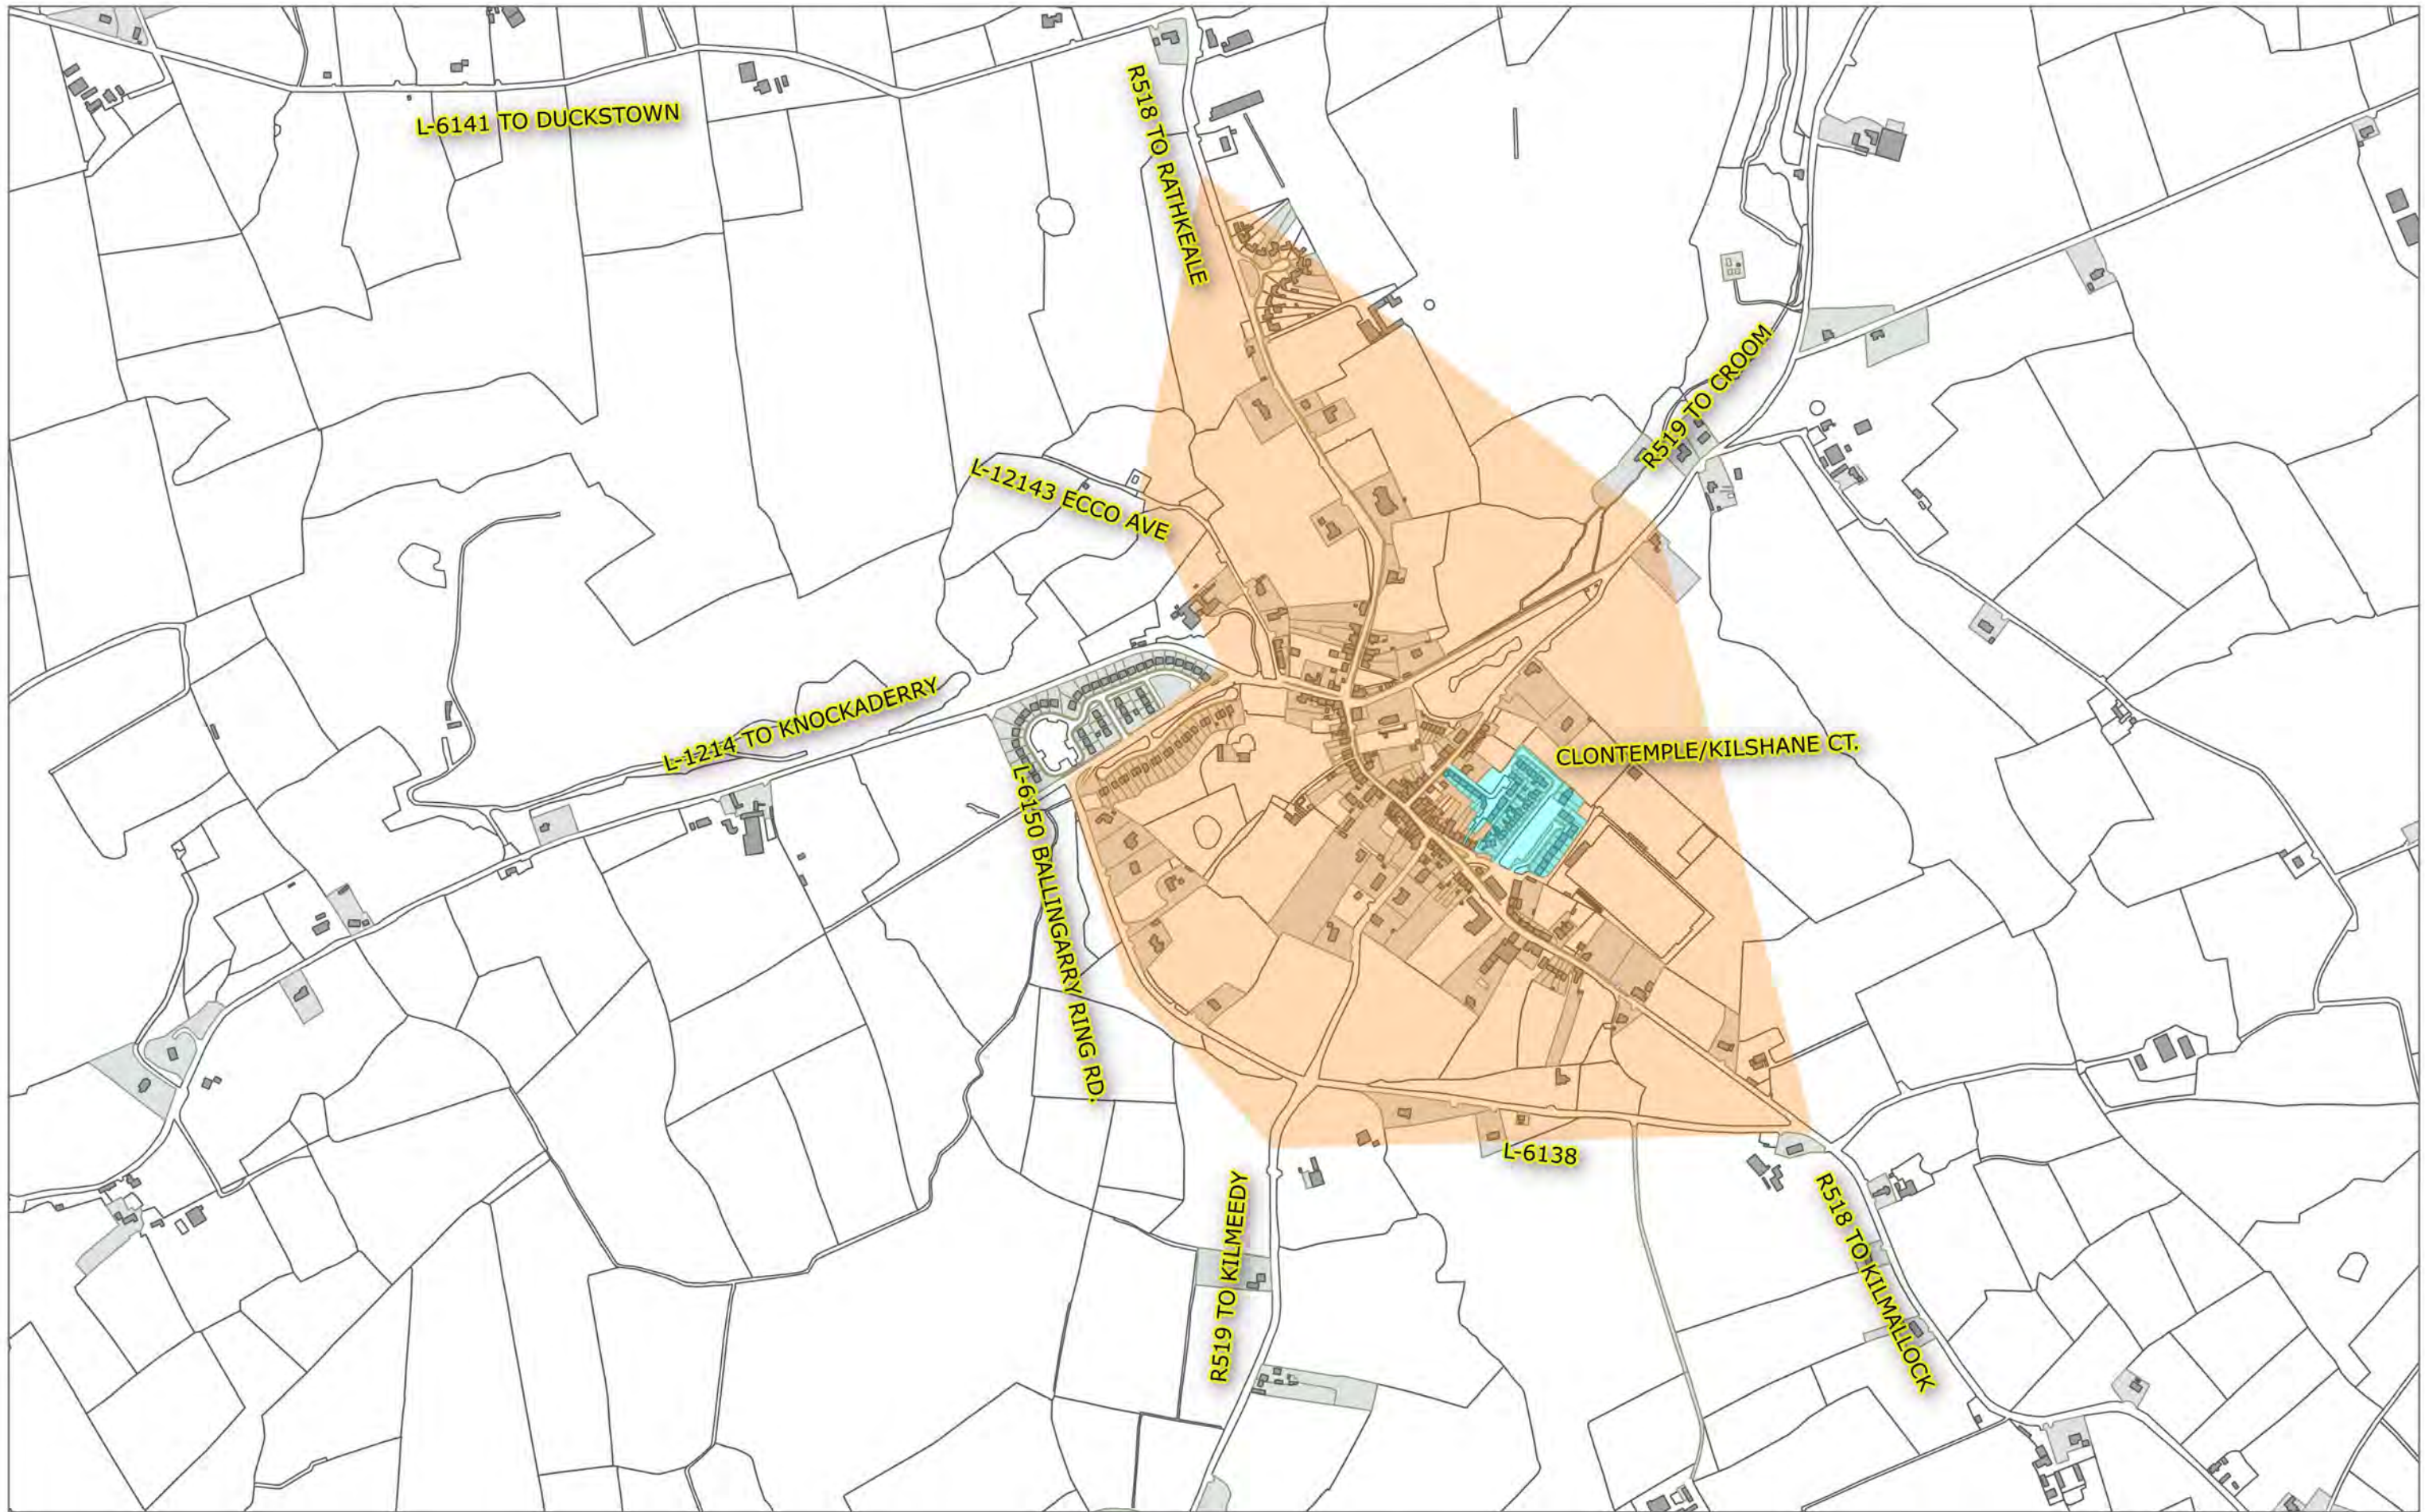

**ROAD TRAFFIC SPECIAL SPEED LIMITS
LIMERICK CITY & COUNTY COUNCIL BYE-LAWS 2018**

© Ordnance Survey Ireland. All rights reserved. Licence No. 2017/09/CCMA/Limerick City & County Council.

Special Speed Zone	Special Speed Area	Periodic Special Speed Limits
Extents of 60km/h	Extents of 100km/h	Extents of 50km/h
Extents of 50km/h	Extents of 80km/h	Extents of 30km/h
Extents of 30km/h	Extents of 60km/h	
	Extents of 50km/h	
	Extents of 30km/h	

BALLINGARRY

Municipal District - Adare/Rathkeale

Scale - NTS

DWG NO - 123456789