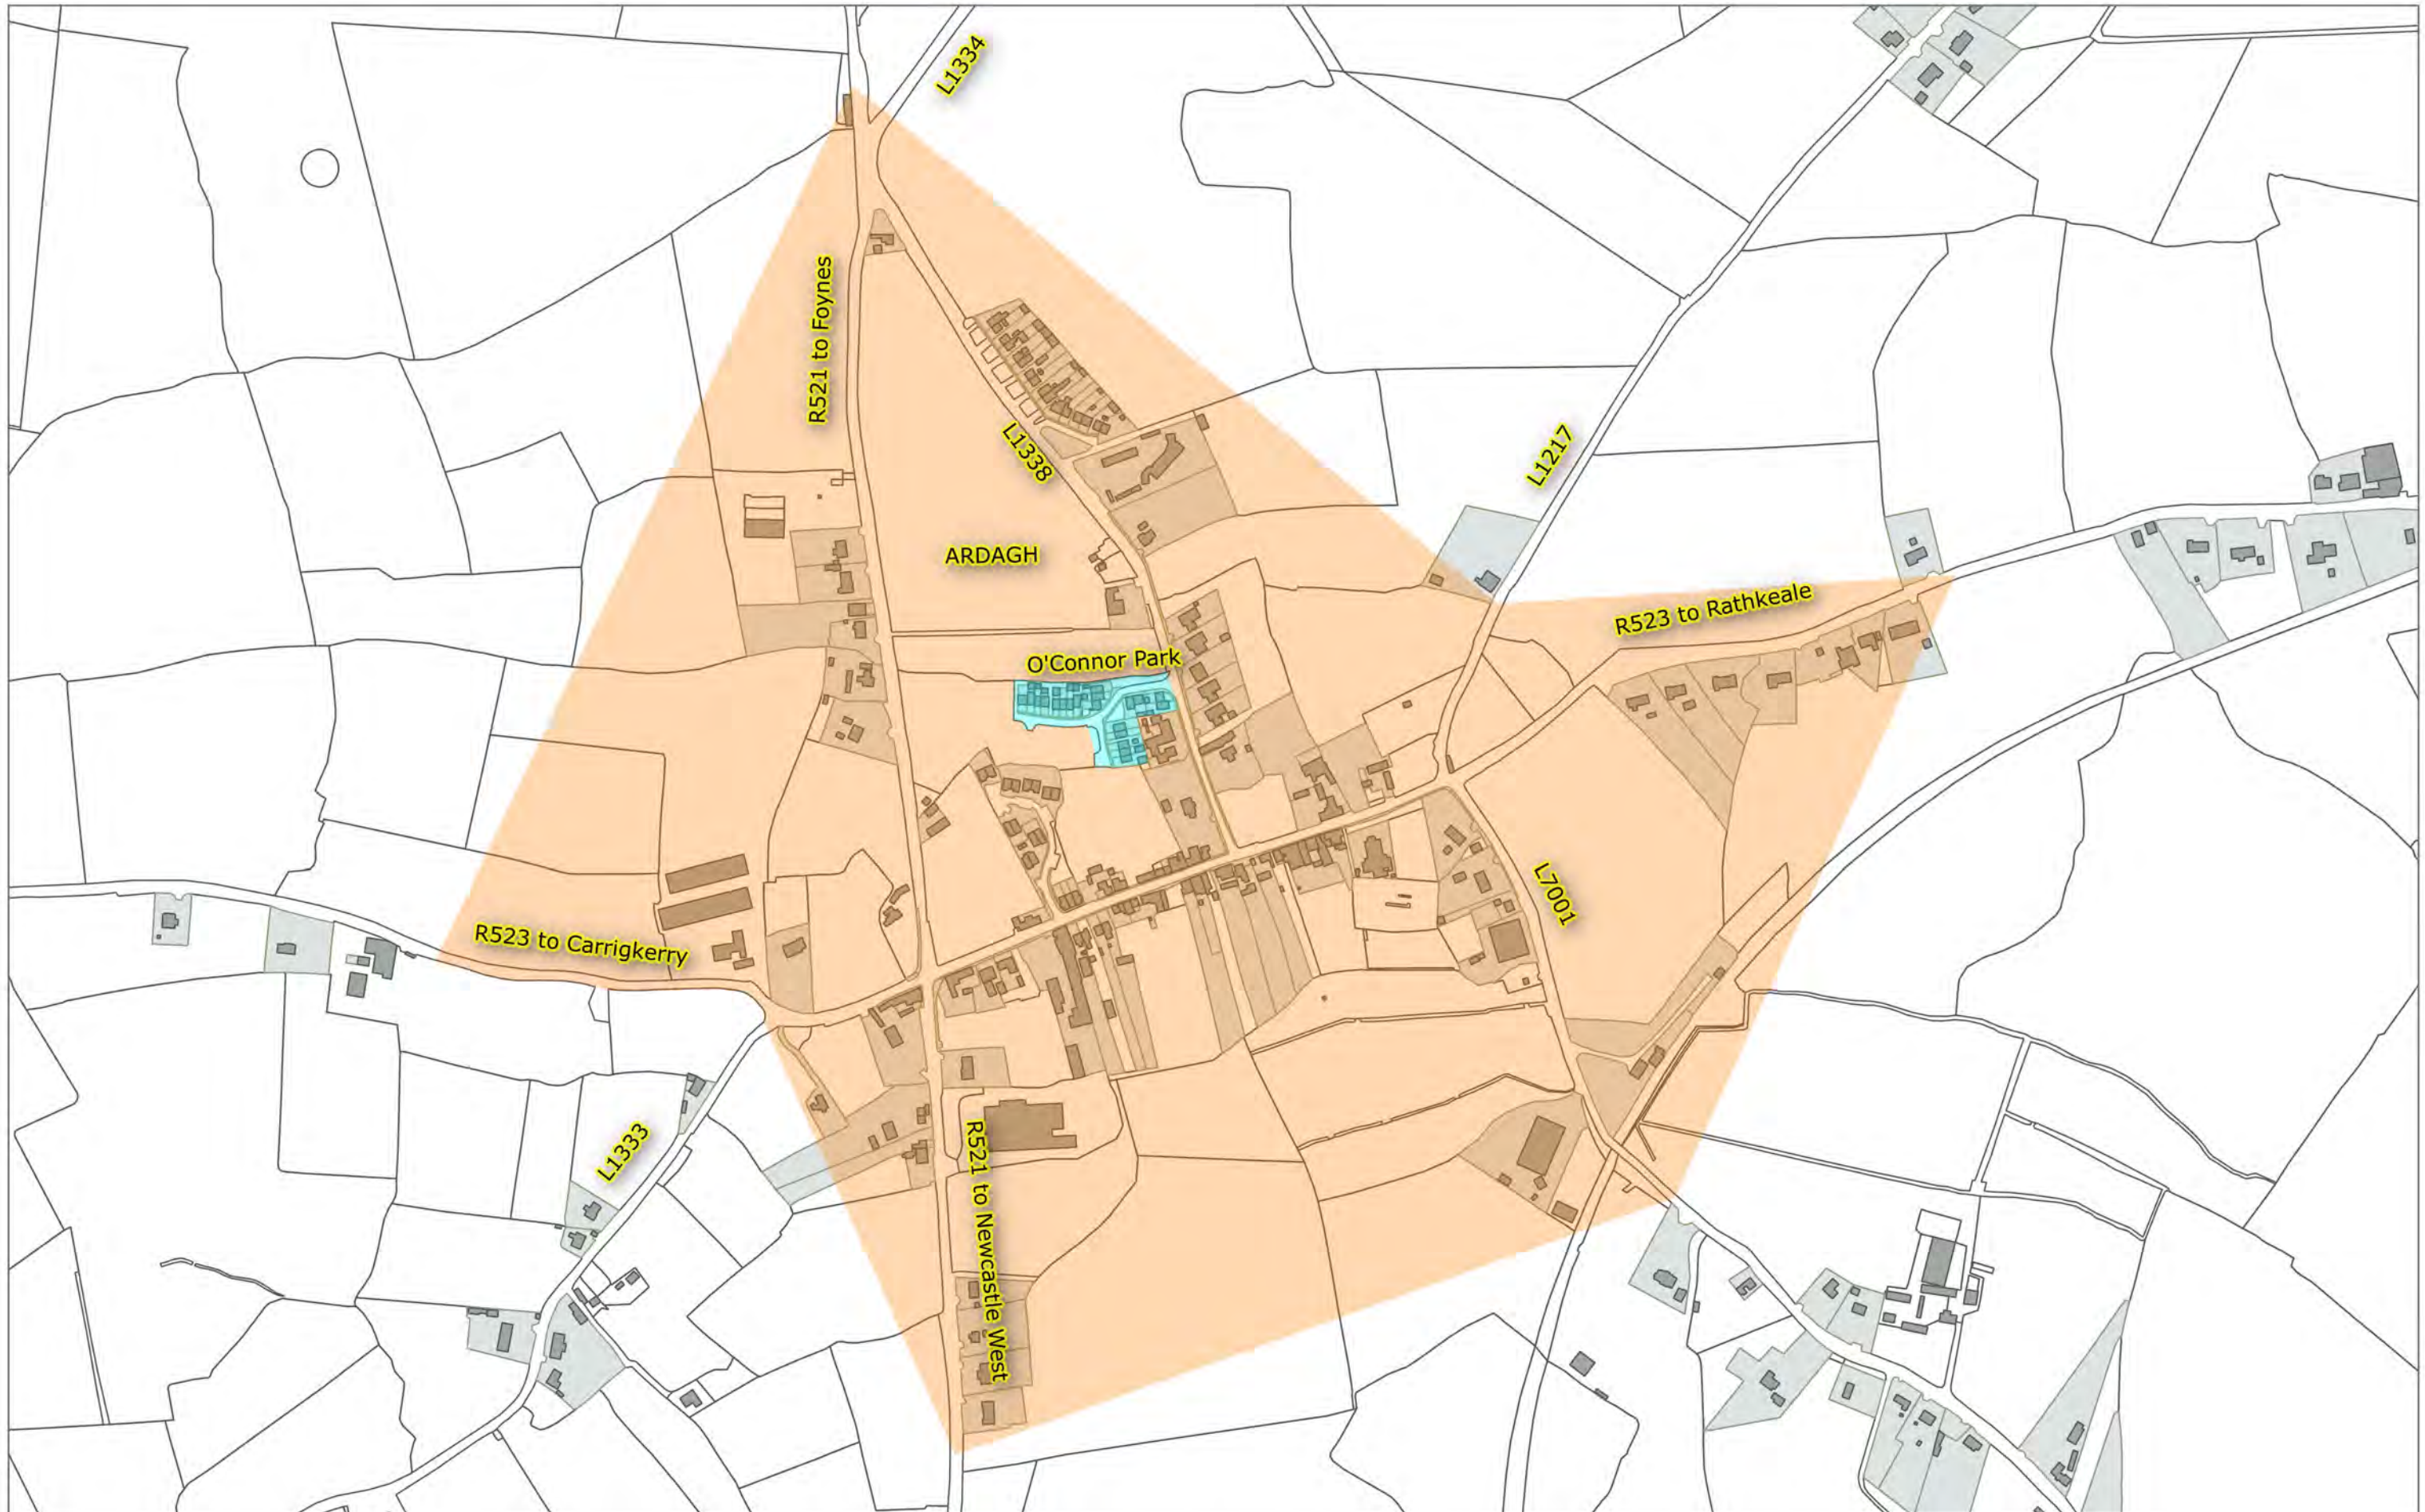

**ROAD TRAFFIC SPECIAL SPEED LIMITS
LIMERICK CITY & COUNTY COUNCIL BYE-LAWS 2018**

© Ordnance Survey Ireland. All rights reserved. Licence No. 2017/09/CCMA/Limerick City & County Council.

LEGEND

- Extents of 60km/h Special Speed Zone
- Extents of 50km/h Special Speed Zone
- Extents of 30km/h Special Speed Zone
- Extents of 100km/h Special Speed Area
- Extents of 80km/h Special Speed Area
- Extents of 60km/h Special Speed Area
- Extents of 50km/h Special Speed Area
- Extents of 30km/h Special Speed Area

ARDAGH

Municipal District - Newcastle West

Scale - 1:5000

Drg No. LK - SSL - 006