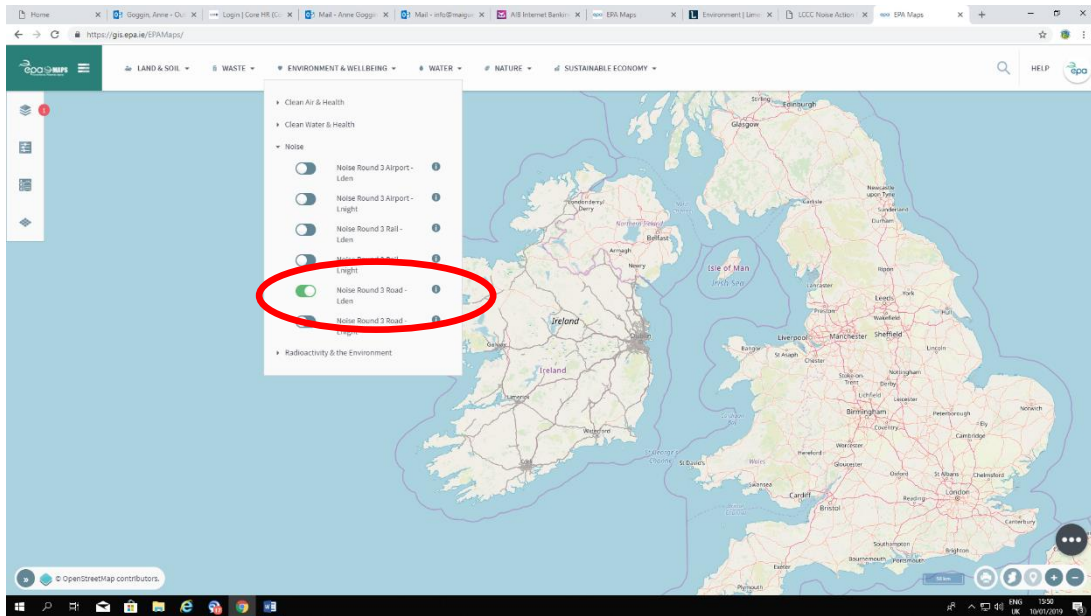

The noise maps for Limerick can be viewed at <https://gis.epa.ie/EPAMaps/>

When you enter the site, click on “Environment and Wellbeing” and then click on “Noise” from the drop down menu.

This will give you a number of layers which you can turn on and off. The only ones relevant to Limerick are Noise Round 3 Road Lden* and Noise Round 3 Road Lnight**. Turn on one of these layers at a time.

Once you have turned on a layer, zoom into the area you are interested in. They click on the “layers” symbol on the left hand side.

Finally, click on the cog symbol beside the layer on/off button and this will give you the legend for the noise mapping and will also allow you to change the transparency level.