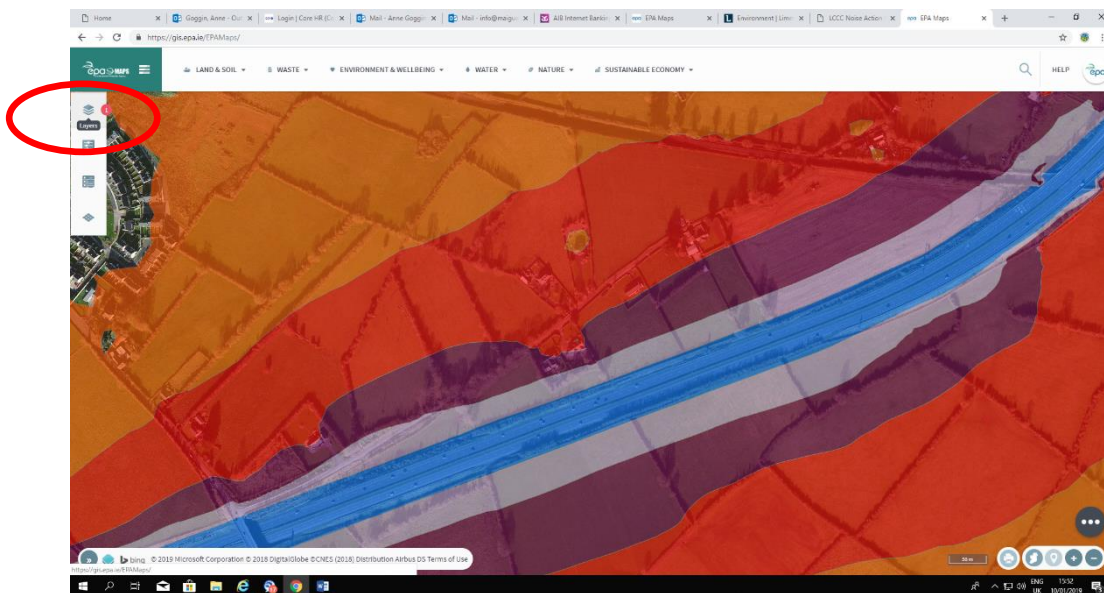

The noise maps for Limerick can be viewed at <https://gis.epa.ie/EPAMaps/>

When you enter the site, click on “Environment and Wellbeing” and then click on “Noise” from the drop down menu.

This will give you a number of layers which you can turn on and off. The only ones relevant to Limerick are Noise Round 3 Road Lden* and Noise Round 3 Road Lnight**. Turn on one of these layers at a time.

Once you have turned on a layer, zoom into the area you are interested in. They click on the “layers” symbol on the left hand side.

Finally, click on the cog symbol beside the layer on/off button and this will give you the legend for the noise mapping and will also allow you to change the transparency level.