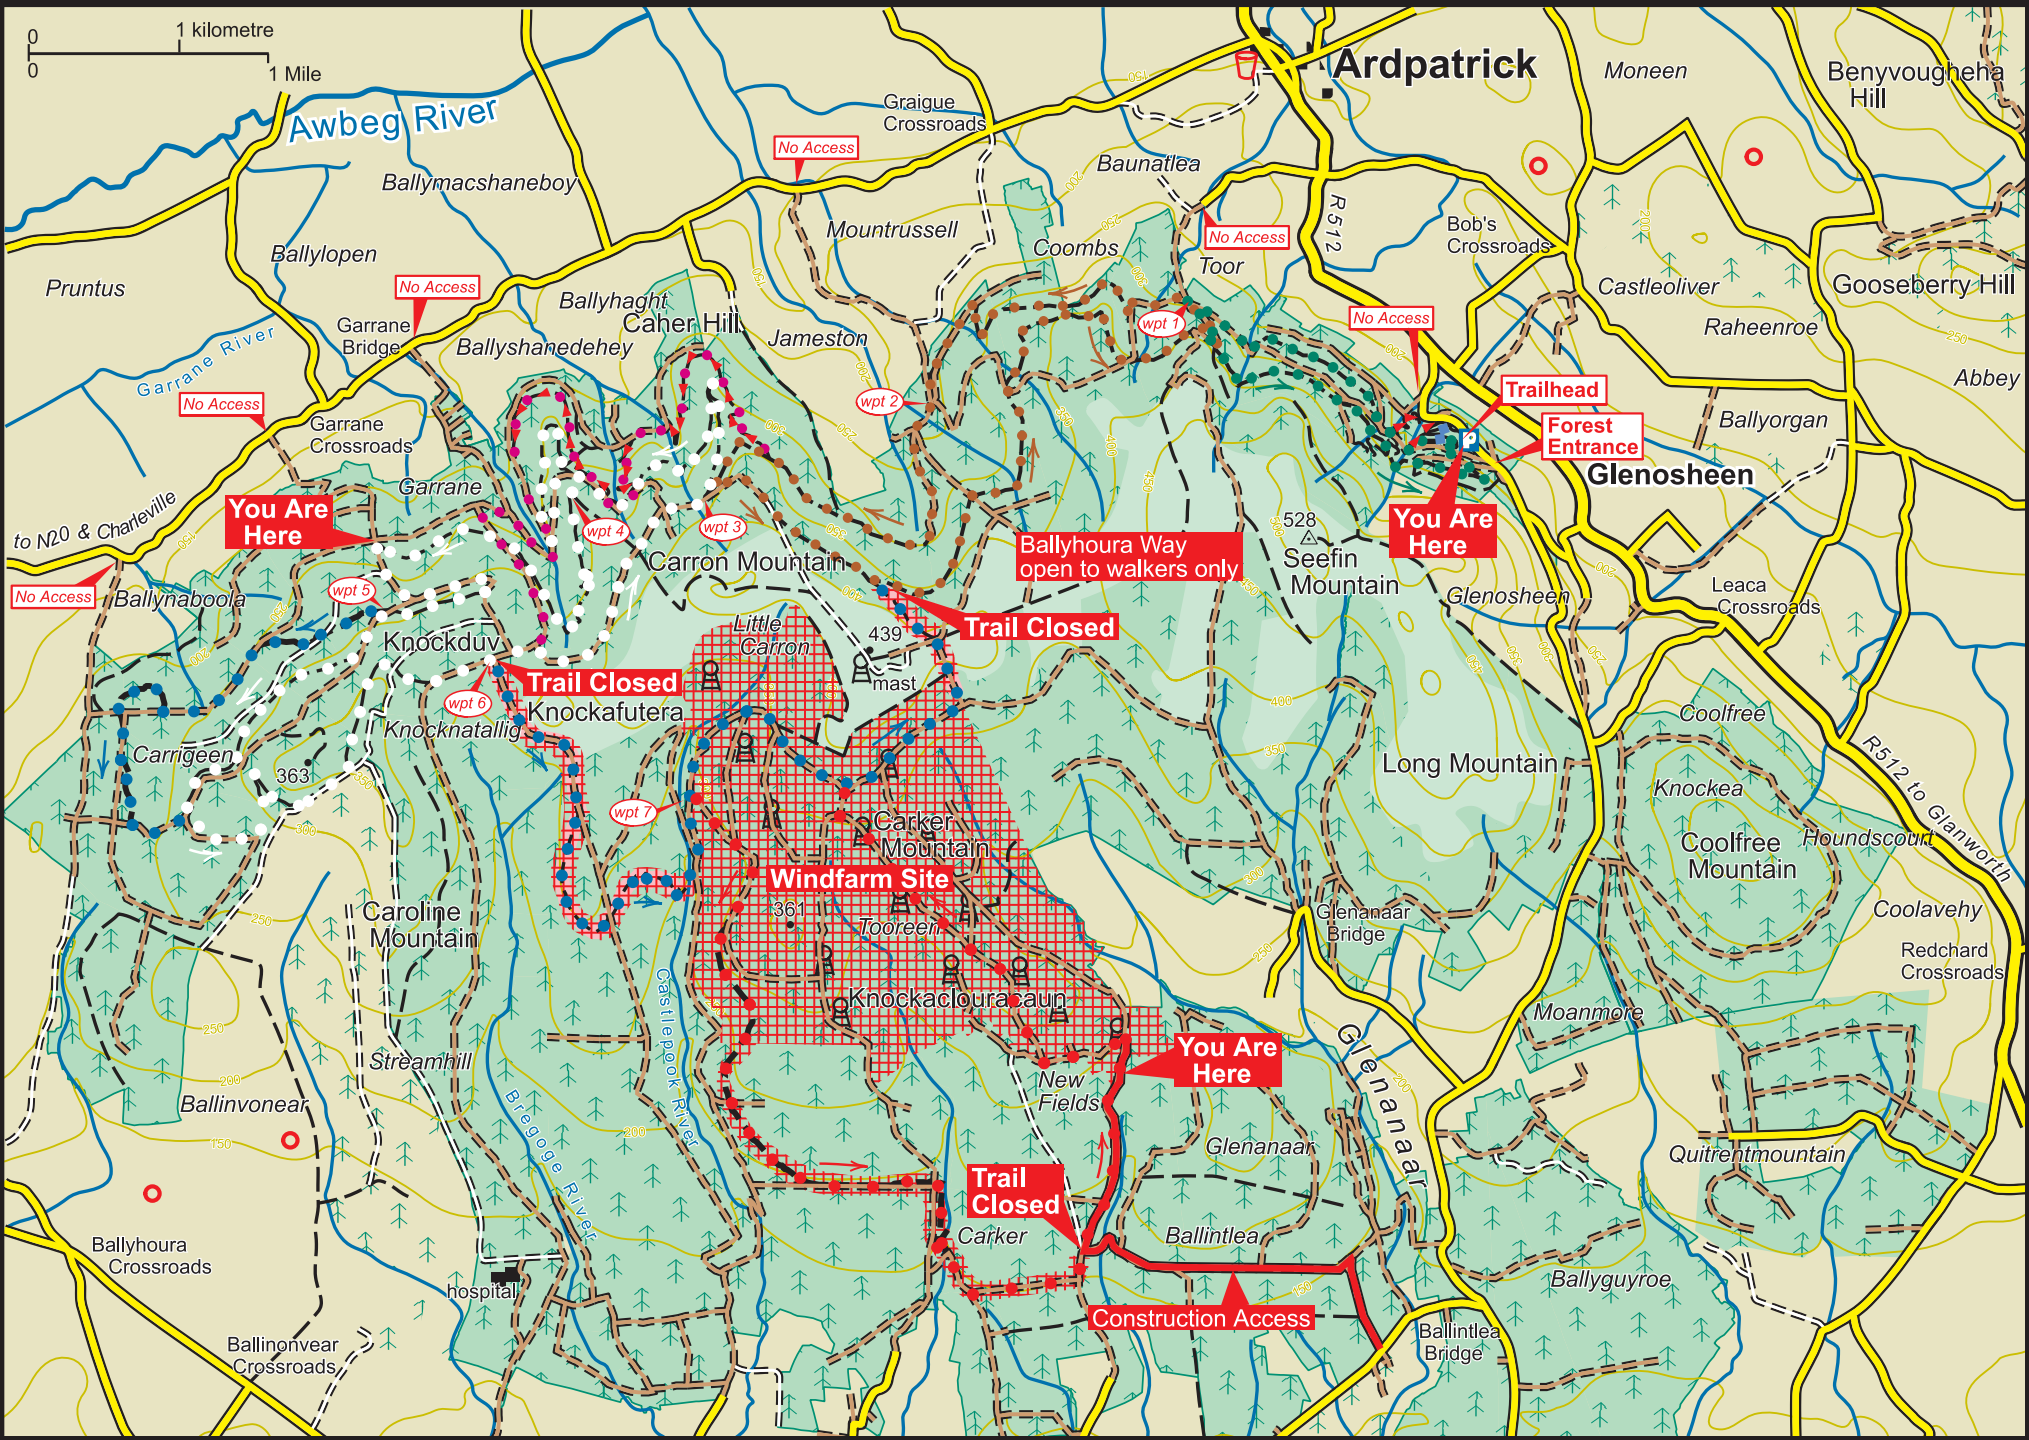

Ballyhoura Mountain Bike Trails - Temporary Closures

	Main Road		Car Park		Coillte Properties		Greenwood Loop		Streamhill Loop
	Minor Road		Parking Spot		Special Area of Conservation		Mountrussell Loop		Castlepool Loop
	Forest Road		Heritage Site		Wind Turbine		Garrane Loop		Category 4 Trails
	Singletrail Path		Picnic Area		Area temporarily closed for windfarm construction		Ballyhaght Loop		Skills Training
	Viewpoint								<i>Direction of Travel</i>

The representation on the map of roads, tracks and paths outside Coillte property should not be interpreted as conferring a right of way.